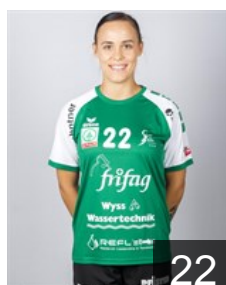

AUT

Baljak Lorena

Position: Right Back
Place of birth: Bregenz
Date of birth: 24.10.2006
Height: 170 cm

20

AUT

Baric Matea

Position: Right Wing
Place of birth: Tulln
Date of birth: 18.03.1998
Height: 165 cm

SUI

Bernet Franca

Position: Line Player
Place of birth: St. Gallen
Date of birth: 17.04.2004
Height: 177 cm

5

SUI

Bommer Jill

Position: Left Wing
Place of birth: St. Gallen
Date of birth: 02.08.2004
Height: 164 cm

SUI

Coker Clairebel

Position: Left Back
Place of birth: St. Gallen
Date of birth: 21.02.2005
Height: 179 cm

6

SUI

Dokovic Sladana

Position: Goalkeeper
Place of birth: St. Gallen
Date of birth: 22.07.1995
Height: 177 cm

POL

Gutkowska Kinga

Position: Centre Back
Place of birth: Kwidzyn
Date of birth: 14.06.1995
Height: 165 cm

22

SUI

Hess Dimitra

Position: Left Wing
Place of birth: Radelfingen
Date of birth: 14.08.2000
Height: 165 cm