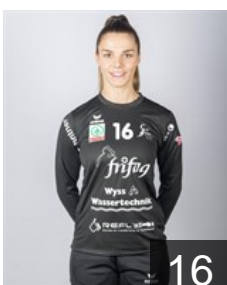

AUT

Baljak Lorena

Position: Right Back
Place of birth: Bregenz
Date of birth: 24.10.2006
Height: 170 cm

20

AUT

Baric Matea

Position: Right Wing
Place of birth: Tulln
Date of birth: 18.03.1998
Height: 165 cm

SUI

Bernet Franca

Position: Line Player
Place of birth: St. Gallen
Date of birth: 17.04.2004
Height: 177 cm

5

SUI

Bommer Jill

Position: Left Wing
Place of birth: St. Gallen
Date of birth: 02.08.2004
Height: 164 cm

SUI

Coker Clairebel

Position: Left Back
Place of birth: St. Gallen
Date of birth: 21.02.2005
Height: 179 cm

6

SUI

Dokovic Sladana

Position: Goalkeeper
Place of birth: St. Gallen
Date of birth: 22.07.1995
Height: 177 cm