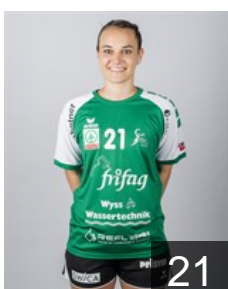

SUI

Kägi Giuliana

Position: Right Back
Place of birth: St. Gallen
Date of birth: 19.03.1994
Height: 165 cm

11

CLUB COMPETITIONS - DELEGATION LIST

EHF European League Women 2022/23

 SUI LC Brühl Handball - Players

 GER

Kernatsch Mia

Position: Centre Back
Place of birth: Kempten im
Date of birth: 18.07.2002
Height: 170 cm

 SUI

Kikanovic Jasmina

Position: Goalkeeper
Place of birth: Zürich
Date of birth: 12.05.2006
Height: 172 cm

 SUI

Lüscher Stéphanie

Position: Left Wing
Place of birth: Muhen
Date of birth: 21.12.1999
Height: 170 cm

 SUI

Mosimann Yara

Position: Back
Place of birth: Sumiswald
Date of birth: 10.05.2004
Height: 174 cm

 CRO

Pavic Martina

Position: Line Player
Place of birth: Bjelovar
Date of birth: 28.10.1988
Height: 176 cm

 DEN

Schæfer Mathilde Dahl

Position: Left Back
Place of birth: Odense
Date of birth: 13.07.1997
Height: 184 cm