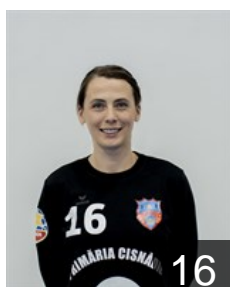

## Valean Abigail Beatrice

Position: Left Wing  
Place of birth: BISTRITA  
Date of birth: 15.02.1994  
Height: 171 cm

## Gariaeva Iuliia

Position: Left Back  
Place of birth: Primorsko-Axtarsk  
Date of birth: 24.05.1996  
Height: 180 cm

Left Club on 28.06.2023

 ROU

## Ianasi Maria Andreea

Position: Centre Back  
Place of birth: Tirgu Carbunesti  
Date of birth: 02.12.1992  
Height: 170 cm

Left Club on 31.12.2022

 ROU

## Mazareanu Ana Maria

Position: Goalkeeper  
Place of birth: Iasi  
Date of birth: 04.02.1993  
Height: 180 cm

Left Club on 01.06.2023