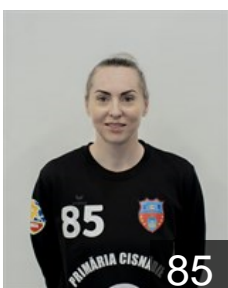

## Ilie Andreea Mariana

Position: Goalkeeper  
Place of birth: Sibiu  
Date of birth: 02.02.2000  
Height: 173 cm

 TUR

## Iskit-Caliskan Asli

Position: Left Back  
Place of birth: IZMIR  
Date of birth: 07.12.1993  
Height: 178 cm

 TUN

## Jlezi Mouna

Position: Line Player  
Place of birth: MONASTIR  
Date of birth: 22.06.1991  
Height: 165 cm

 ROU

## Neagu Marilena Alexandrina

Position: Right Wing  
Place of birth: Bacau  
Date of birth: 27.10.1989  
Height: 170 cm

 ROU