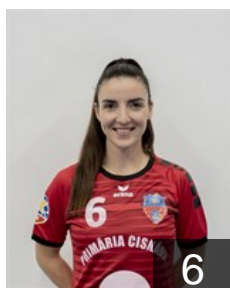

CLUB COMPETITIONS - DELEGATION LIST

EHF European League Women 2022/23

ROU CS Magura Cismadie - Players

ROU

Valean Abigail Beatrice

Position: Left Wing
Place of birth: BISTRITA
Date of birth: 15.02.1994
Height: 171 cm