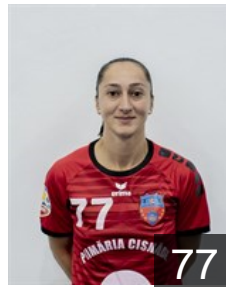

# CLUB COMPETITIONS - DELEGATION LIST

EHF European League Women 2022/23

 ROU CS Magura Cismadie - Players

 ROU

## Abed Kader Dana

Position: Left Wing  
Place of birth: Rakka  
Date of birth: 21.06.1996  
Height: 174 cm

 ROU

## Bardac Maria Valentina

Position: Left Back  
Place of birth: PETROSANI  
Date of birth: 07.06.1988  
Height: 170 cm

 MKD