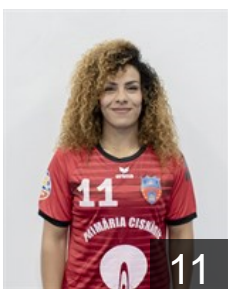

## Guariero Giulia

Position: Left Back  
Place of birth: Sao Paulo  
Date of birth: 24.07.1995  
Height: 174 cm

 ROU

## Ilie Andreea Mariana

Position: Goalkeeper  
Place of birth: Sibiu  
Date of birth: 02.02.2000  
Height: 173 cm

 TUR

## Iskit-Caliskan Asli

Position: Left Back  
Place of birth: IZMIR  
Date of birth: 07.12.1993  
Height: 178 cm

 TUN

## Neagu Marilena Alexandrina

Position: Right Wing  
Place of birth: Bacau  
Date of birth: 27.10.1989  
Height: 170 cm

 ROU