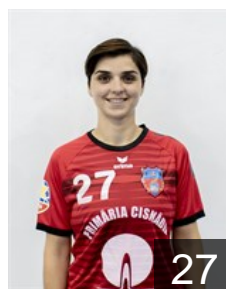

ROU

Neagu Marilena Alexandrina

Position: Right Wing
Place of birth: Bacau
Date of birth: 27.10.1989
Height: 170 cm