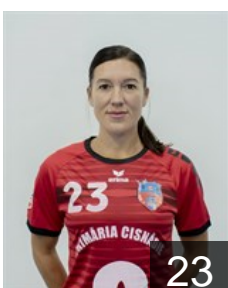

## Neagu Marilena Alexandrina

Position: Right Wing  
Place of birth: Bacau  
Date of birth: 27.10.1989  
Height: 170 cm

 ROU

## Pasca Mirela Madalina

Position: Goalkeeper  
Place of birth: Tulcea  
Date of birth: 26.09.1985  
Height: 181 cm

 ROU

## Rosu Elena

Position: Centre Back  
Place of birth: Galati  
Date of birth: 24.03.1997  
Height: 180 cm

 ROU

## Tatar Timea Judita

Position: Line Player  
Place of birth: Baia Mare  
Date of birth: 28.07.1989  
Height: 175 cm

 ROU