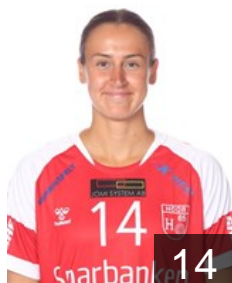

CLUB COMPETITIONS - DELEGATION LIST

EHF European League Women 2022/23

SWE H 65 Höörs HK - Players

SWE

Sandberg Malin

Position: Left Back
Place of birth: Säve
Date of birth: 14.04.2000
Height: 182 cm