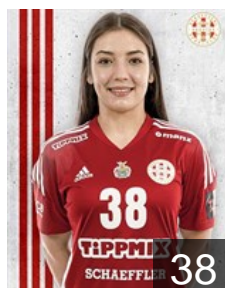

HUN

Vámos Petra

Position: Centre Back
Place of birth: Ózd
Date of birth: 14.09.2000
Height: 170 cm