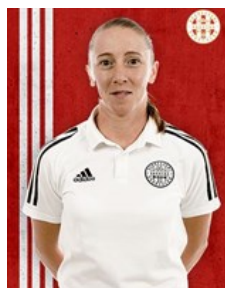

 SLO

**Karpan Grega**

Goalkeeper Coach

Date of birth: 26.01.1986

 HUN

**Kazsimer Attila**

Masseur

Date of birth: 28.09.1977