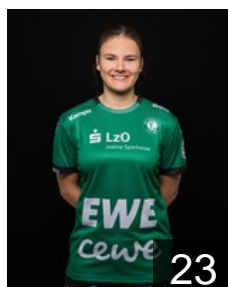

CLUB COMPETITIONS - DELEGATION LIST

EHF European League Women 2022/23

 GER VfL Oldenburg - Players

 GER

Büchert Leonie

Position: Goalkeeper
Place of birth:
Date of birth: 20.09.2003
Height: 181 cm

11

 GER

Carstensen Merle

Position: Centre Back
Place of birth: Flensburg
Date of birth: 03.11.1994
Height: 175 cm

 USA

Fasold Sophie

Position: Goalkeeper
Place of birth: München
Date of birth: 02.01.1994
Height: 178 cm

28

 GER

Feiniler Lena

Position: Line Player
Place of birth: Speyer
Date of birth: 18.05.1993
Height: 174 cm

 GER

Golla Paulina

Position: Left Back
Place of birth: Rüdeshim a.R.
Date of birth: 24.12.2000
Height: 179 cm

29

 GER

Heidergott Merle

Position: Left Wing
Place of birth:
Date of birth: 14.08.1995
Height: 178 cm

 NED

Hoitzing Marloes

Position: Right Back
Place of birth: Assen
Date of birth: 25.01.2001
Height: 179 cm