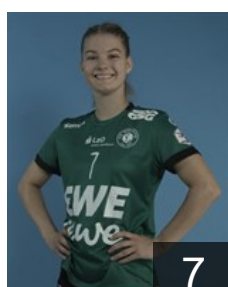

28

 GER

Feiniler Lena

Position: Line Player
Place of birth: Speyer
Date of birth: 18.05.1993
Height: 174 cm

 GER

Golla Paulina

Position: Left Back
Place of birth: Rüdeshim a.R.
Date of birth: 24.12.2000
Height: 179 cm

29

 GER

Heidergott Merle

Position: Left Wing
Place of birth:
Date of birth: 14.08.1995
Height: 178 cm

 NED

Hoitzing Marloes

Position: Right Back
Place of birth: Assen
Date of birth: 25.01.2001
Height: 179 cm

9

 GER

Knippert Luisa

Position: Right Back
Place of birth: Herdecke
Date of birth: 29.08.1998
Height: 177 cm

 GER

Martens Jane

Position: Left Wing
Place of birth: Varel
Date of birth: 06.07.1999
Height: 174 cm

13

 GER

Munderloh Lisa

Position: Left Back
Place of birth: Bremen
Date of birth: 26.08.2004
Height: 178 cm

 GER

Pichlmeier Kathrin

Position: Left Back
Place of birth: Hannover
Date of birth: 13.05.1996
Height: 181 cm