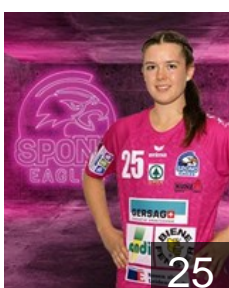

## Snedkerud Nora

Position: Line Player  
Place of birth: Schlieren  
Date of birth: 21.01.2005  
Height: 180 cm

SUI

## Stähelin Alina

Position: Left Back  
Place of birth: Basel  
Date of birth: 09.03.2001  
Height: 182 cm

SUI

## Strebel Aline

Position: Goalkeeper  
Place of birth: Aarau  
Date of birth: 17.04.2002  
Height: 165 cm

SUI