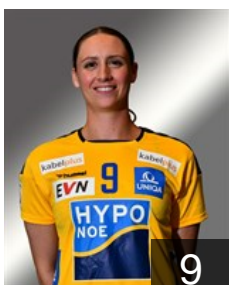

AUT

Schindler Johanna

Position: Centre Back
Place of birth: Wien
Date of birth: 08.06.1994
Height: 171 cm