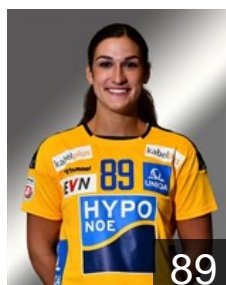

AUT

Stankovic Eleonora

Position: Wing
Place of birth: Mödling
Date of birth: 27.10.2002
Height: 167 cm