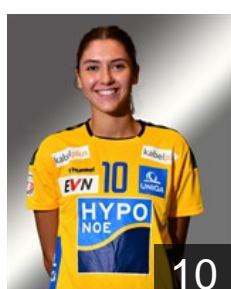

 AUT

Dedic Mirela

Position: Left Wing
Place of birth: Bruck an der Mur
Date of birth: 15.12.1991
Height: 169 cm

 AUT

Draguljic Sarah

Position: Line Player
Place of birth: Vöcklabruck
Date of birth: 25.01.2000
Height: 171 cm

 AUT

Failmayer Johanna

Position: Left Back
Place of birth: Leoben
Date of birth: 16.10.2000
Height: 181 cm

 AUT

Fehringer Lilly

Position: Centre Back
Place of birth: Wien
Date of birth: 15.02.2001
Height: 178 cm