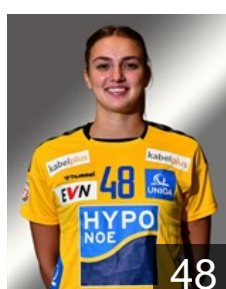

 AUT

Hödl Sabrina

Position: Back
Place of birth: Bruck a.d.Mur
Date of birth: 30.12.1990
Height: 170 cm

 AUT

Krenn Lea

Position: Goalkeeper
Place of birth: Mödling
Date of birth: 27.01.2001
Height: 175 cm

 AUT

Leitner Nora

Position: Line Player
Place of birth: Wien
Date of birth: 05.05.2002
Height: 178 cm

 AUT

Maglot Mona

Position: Line Player
Place of birth: Mödling
Date of birth: 11.05.1996
Height: 175 cm

 AUT

Neidhart Nina

Position: Left Wing
Place of birth: Wien
Date of birth: 16.06.2001
Height: 172 cm

CLUB COMPETITIONS - DELEGATION LIST

EHF European League Women 2022/23

 AUT Hypo Niederösterreich - Players

 GER