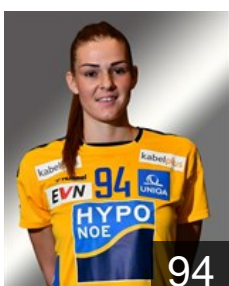

Neidhart Nina

Position: Left Wing
Place of birth: Wien
Date of birth: 16.06.2001
Height: 172 cm

CLUB COMPETITIONS - DELEGATION LIST

EHF European League Women 2022/23

 AUT Hypo Niederösterreich - Players

 GER

Puls Zeliha

Position: Wing
Place of birth: Lemgo
Date of birth: 07.07.1997
Height: 169 cm

 AUT

Reichl Stephanie

Position: Goalkeeper
Place of birth: Wien
Date of birth: 20.06.1999
Height: 165 cm

 AUT

Riesenhuber Yvonne

Position: Back
Place of birth: Krems/Donau
Date of birth: 20.06.1990
Height: 169 cm

 AUT

Sander Kerstin

Position: Goalkeeper
Place of birth: Wien
Date of birth: 30.05.2003
Height: 170 cm

 AUT

Schindler Johanna

Position: Centre Back
Place of birth: Wien
Date of birth: 08.06.1994
Height: 171 cm

 AUT

Stankovic Eleonora

Position: Wing
Place of birth: Mödling
Date of birth: 27.10.2002
Height: 167 cm

 SRB

Stojanovic Jovana