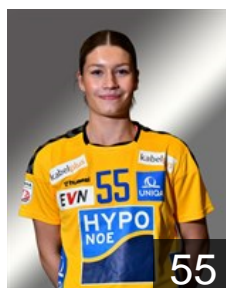

CLUB COMPETITIONS - DELEGATION LIST

EHF European League Women 2022/23

 AUT Hypo Niederösterreich - Players

 AUT

Bauer Johanna

Position: Wing
Place of birth: Krems/Donau
Date of birth: 13.06.1997
Height: 167 cm