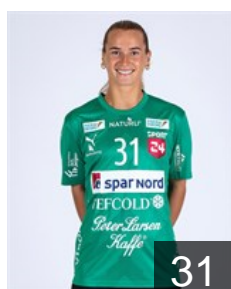

CLUB COMPETITIONS - DELEGATION LIST

EHF European League Women 2022/23

 DEN Viborg HK - Players

 DEN
Andersen Laura Holm
Position: Left Wing
Place of birth:
Date of birth: 16.06.2002
Height: 182 cm

3

 DEN
Andersen Liva Marie Strøm
Position: Line Player
Place of birth:
Date of birth: 22.09.2003
Height: 178 cm

 DEN
Dahl Ida-Marie Moesgaard
Position: Line Player
Place of birth:
Date of birth: 19.03.1998
Height: 174 cm

31

 DEN
Fisker Stokholm Maria
Position: Left Wing
Place of birth: Favrskov
Date of birth: 03.10.1990
Height: 168 cm

25

 DEN
Frandsen Thilde Harregaard
Position: Right Wing
Place of birth:
Date of birth: 24.10.2002
Height: 170 cm

23

 DEN
Hald Sara Trier
Position: Line Player
Place of birth:
Date of birth: 04.06.1996
Height: 176 cm

19

 NOR
Högdahl Moa
Position: Left Wing
Place of birth: Trondheim
Date of birth: 14.03.1996
Height: 179 cm

6

 NOR
Hovden Emilie
Position: Right Wing
Place of birth:
Date of birth: 05.04.1996
Height: 168 cm