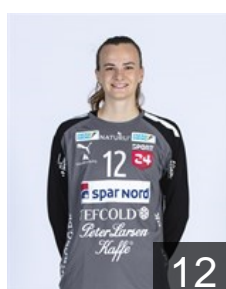

DEN

Poulsen Karen Klokker

Position: Line Player
Place of birth:
Date of birth: 15.02.2002
Height: 182 cm

15

DEN

Poulsen Sofie Stokkendal

Position: Centre Back
Place of birth:
Date of birth: 14.05.2005
Height: 167 cm

51

Left Club

NOR

Enkerud Tonje

Position: Centre Back
Place of birth:
Date of birth: 21.08.1994
Height: 177 cm

14

Left Club on 26.06.2023

DEN

Kristensen Anna Opstrup

Position: Goalkeeper
Place of birth: Skanderborg
Date of birth: 25.10.2000
Height: 184 cm

12

Left Club on 15.01.2023

SUI

Kündig Kerstin

Position: Centre Back
Place of birth: Hittnau
Date of birth: 02.07.1993
Height: 174 cm