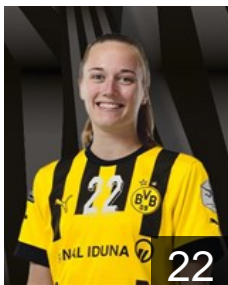

Place of birth:

Date of birth: 20.08.1997

Height: 180 cm

CLUB COMPETITIONS - DELEGATION LIST

EHF European League Women 2022/23

 GER BV Borussia Dortmund - Players

 GER

Ossenkopp Meret

Position: Right Wing

Place of birth:

Date of birth: 21.06.1998

Height: 175 cm

 NOR

Rønning Frida Namo

Position: Centre Back

Place of birth:

Date of birth: 03.02.1997

Height: 165 cm

 JPN

Sasaki Haruno

Position: Left Back

Place of birth:

Date of birth: 26.02.1995

Height: 172 cm