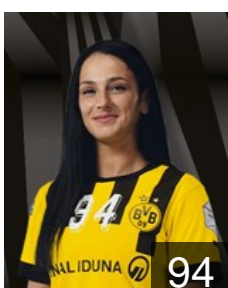

SRB

Garovic Sara

Position: Back

Place of birth: Beograd

Date of birth: 22.08.1994

Height: 172 cm