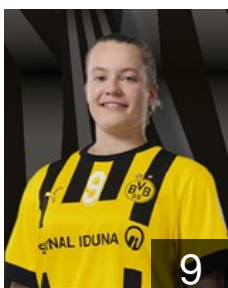

CLUB COMPETITIONS - DELEGATION LIST

EHF European League Women 2022/23

 GER BV Borussia Dortmund - Players

 GER

Antl Lisa

Position: Line Player

Place of birth:

Date of birth: 21.06.2000

Height: 172 cm

 GER

Birk Mara

Position: Right Wing

Place of birth: Münster

Date of birth: 06.05.2005

Height: 169 cm

 GER