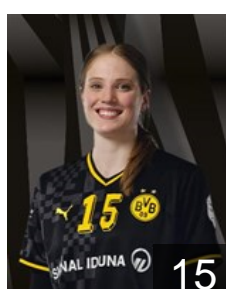

GER

Kohorst Madita

Position: Goalkeeper

Place of birth: Lohne

Date of birth: 14.10.1996

Height: 183 cm