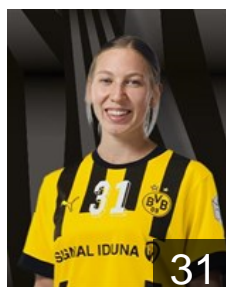

GER

Stens Zoe

Position: Line Player

Place of birth:

Date of birth: 23.03.2000

Height: 170 cm