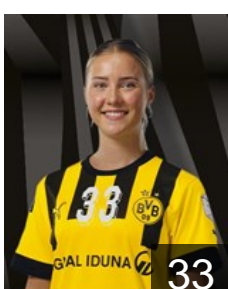

Height: 172 cm

 GER

Grijseels Alina

Position: Centre Back

Place of birth:

Date of birth: 12.04.1996

Height: 175 cm

 GER