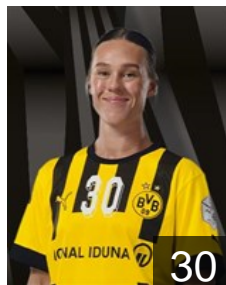

Place of birth:

Date of birth: 20.08.1997

Height: 180 cm

CLUB COMPETITIONS - DELEGATION LIST

EHF European League Women 2022/23

 GER BV Borussia Dortmund - Players

 GER

Ossenkopp Meret

Position: Right Wing

Place of birth:

Date of birth: 21.06.1998

Height: 175 cm

 NOR

Rønning Frida Namo

Position: Centre Back

Place of birth: