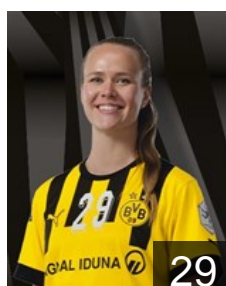

Place of birth: Lohne

Date of birth: 14.10.1996

Height: 183 cm

 GER

Kothén Norah

Position: Goalkeeper

Place of birth: Kempen

Date of birth: 04.05.2005

Height: 171 cm

 GER

Kusian Maraike

Position: Right Wing

Place of birth:

Date of birth: 20.08.2002

Height: 176 cm

 DEN

Moth Sophie Amalie

Position: Goalkeeper

Place of birth:

Date of birth: 16.09.1998

Height: 176 cm

 SWE

Olsson Emma

Position: Line Player