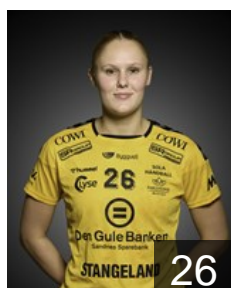

Position: Goalkeeper
Place of birth: Wieringen
Date of birth: 06.08.1997
Height: 178 cm

 NOR

Eiken Ravndal Maren

Position: Left Wing
Place of birth: Stavanger
Date of birth: 26.04.1996
Height: 166 cm

 NOR

Frøland Amalie

Position: Goalkeeper
Place of birth: Andøy
Date of birth: 01.09.1997
Height: 175 cm

 NOR

Giske Viktoria

Position: Line Player
Place of birth: Stavanger
Date of birth: 16.10.2004
Height: 171 cm

 NOR

Antonsen A.

Position: Centre Back
Place of birth: Stavanger
Date of birth: 21.03.2005
Height: 176 cm

 NOR

Gravdal Ingrid

Position: Wing
Place of birth: Stavanger
Date of birth: 16.04.2003
Height: 175 cm