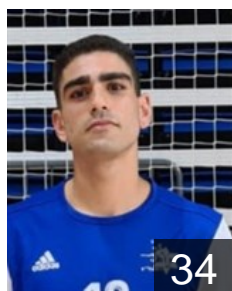

 **ISR**

Hadar Yonatan

Position: Right Back
Place of birth: RISHON LE ZION
Date of birth: 18.11.2002
Height: 195 cm
Weight: 82 kg

 **BIH**

Hadziomerovic Gafar

Position: Line Player
Place of birth: BIJELJENA
Date of birth: 13.02.1990
Height: 194 cm
Weight: 114 kg

 **ISR**

Ilioukhine Tal Yossi

Position: Goalkeeper
Place of birth: RISHON LE ZION
Date of birth: 24.01.2000
Height: 180 cm
Weight: 74 kg

 **BIH**

Karacic Ivan

Position: Left Back
Place of birth: Mostar
Date of birth: 26.05.1985
Height: 190 cm
Weight: 93 kg

 **ISR**

Meloul Yizhak

Position: Centre Back
Place of birth: DIMONA
Date of birth: 11.05.1998
Height: 188 cm
Weight: 86 kg

 **ISR**

Motola Amit

Position: Right Wing
Place of birth: HERZELIYA
Date of birth: 25.03.2000
Height: 175 cm
Weight: 73 kg