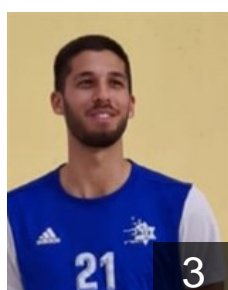

 **MKD**

Chanevski Gradimir

Position: Goalkeeper
Place of birth:
Date of birth: 04.03.1988
Height: 188 cm
Weight: 92 kg

 **ISR**

Gera Guy

Position: Right Wing
Place of birth:
Date of birth: 09.05.2001
Height: 183 cm
Weight: 82 kg

 **ISR**

Hadar Yonatan

Position: Right Back
Place of birth: RISHON LE ZION
Date of birth: 18.11.2002
Height: 195 cm
Weight: 82 kg

 **BIH**

Hadziomerovic Gafar

Position: Line Player
Place of birth: BIJELJENA
Date of birth: 13.02.1990
Height: 194 cm
Weight: 114 kg