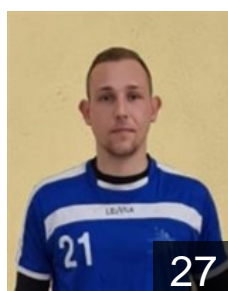

 **MKD**

Chanevski Gradimir

Position: Goalkeeper
Place of birth:
Date of birth: 04.03.1988
Height: 188 cm
Weight: 92 kg

 **ISR**

Gera Guy

Position: Right Wing
Place of birth:
Date of birth: 09.05.2001
Height: 183 cm
Weight: 82 kg

 **ISR**

Hadar Yonatan

Position: Right Back
Place of birth: RISHON LE ZION
Date of birth: 18.11.2002
Height: 195 cm
Weight: 82 kg

 **BIH**

Hadziomerovic Gafar

Position: Line Player
Place of birth: BIJELJENA
Date of birth: 13.02.1990
Height: 194 cm
Weight: 114 kg