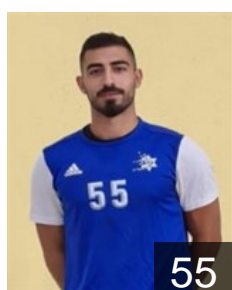

CLUB COMPETITIONS - DELEGATION LIST

EHF European Cup Men 2022/23

 **ISR** Maccabi G CITY Rishon Lezion - Players

 **ISR**

Amiel Kesem

Position: Centre Back
Place of birth: RISHON LE ZION
Date of birth: 03.01.2000
Height: 187 cm
Weight: 75 kg

 **RUS**

Atman Pavel

Position: Centre Back
Place of birth:
Date of birth: 25.05.1987
Height: 190 cm
Weight: 95 kg

 **ISR**

Azriel Gal

Position: Line Player
Place of birth: RISHON LE ZION
Date of birth: 22.09.2002
Height: 195 cm
Weight: 106 kg

 **MKD**

Chanevski Gradimir

Position: Goalkeeper
Place of birth:
Date of birth: 04.03.1988
Height: 188 cm
Weight: 92 kg

 **ISR**

Gera Guy

Position: Right Wing
Place of birth:
Date of birth: 09.05.2001
Height: 183 cm
Weight: 82 kg

 **ISR**

Hadar Yonatan

Position: Right Back
Place of birth: RISHON LE ZION
Date of birth: 18.11.2002
Height: 195 cm
Weight: 82 kg

 **BIH**

Hadziomerovic Gafar

Position: Line Player
Place of birth: BIJELJENA
Date of birth: 13.02.1990
Height: 194 cm
Weight: 114 kg