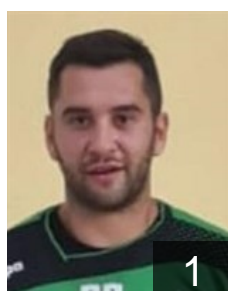

CLUB COMPETITIONS - DELEGATION LIST

EHF European Cup Men 2022/23

 **ISR** Maccabi G CITY Rishon Lezion - Players

 **ISR**

Amiel Kesem

Position: Centre Back
Place of birth: RISHON LE ZION
Date of birth: 03.01.2000
Height: 187 cm
Weight: 75 kg

 **RUS**

Atman Pavel

Position: Centre Back
Place of birth:
Date of birth: 25.05.1987
Height: 190 cm
Weight: 95 kg

 **ISR**

Azriel Gal

Position: Line Player
Place of birth: RISHON LE ZION
Date of birth: 22.09.2002
Height: 195 cm
Weight: 106 kg

 **MKD**

Chanevski Gradimir

Position: Goalkeeper
Place of birth:
Date of birth: 04.03.1988
Height: 188 cm
Weight: 92 kg

 **ISR**

Gera Guy

Position: Right Wing
Place of birth:
Date of birth: 09.05.2001
Height: 183 cm
Weight: 82 kg