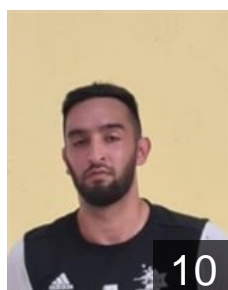

 **ISR**

Ilioukhine Tal Yossi

Position: Goalkeeper
Place of birth: RISHON LE ZION
Date of birth: 24.01.2000
Height: 180 cm
Weight: 74 kg

 **BIH**

Karacic Ivan

Position: Left Back
Place of birth: Mostar
Date of birth: 26.05.1985
Height: 190 cm
Weight: 93 kg

 **ISR**

Meloul Yizhak

Position: Centre Back
Place of birth: DIMONA
Date of birth: 11.05.1998
Height: 188 cm
Weight: 86 kg

 **ISR**

Motola Amit

Position: Right Wing
Place of birth: HERZELIYA
Date of birth: 25.03.2000
Height: 175 cm
Weight: 73 kg