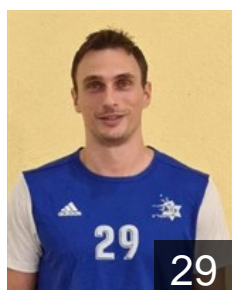

 **MKD**

Chanevski Gradimir

Position: Goalkeeper
Place of birth:
Date of birth: 04.03.1988
Height: 188 cm
Weight: 92 kg

 **ISR**

Gera Guy

Position: Right Wing
Place of birth:
Date of birth: 09.05.2001
Height: 183 cm
Weight: 82 kg

 **ISR**

Hadar Yonatan

Position: Right Back
Place of birth: RISHON LE ZION
Date of birth: 18.11.2002
Height: 195 cm
Weight: 82 kg

 **BIH**

Hadziomerovic Gafar

Position: Line Player
Place of birth: BIJELJENA
Date of birth: 13.02.1990
Height: 194 cm
Weight: 114 kg

 **ISR**

Ilioukhine Tal Yossi

Position: Goalkeeper
Place of birth: RISHON LE ZION
Date of birth: 24.01.2000
Height: 180 cm
Weight: 74 kg

 **BIH**

Karacic Ivan

Position: Left Back
Place of birth: Mostar
Date of birth: 26.05.1985
Height: 190 cm
Weight: 93 kg

 **ISR**

Meloul Yizhak

Position: Centre Back
Place of birth: DIMONA
Date of birth: 11.05.1998
Height: 188 cm
Weight: 86 kg

 **ISR**

Motola Amit

Position: Right Wing
Place of birth: HERZELIYA
Date of birth: 25.03.2000
Height: 175 cm
Weight: 73 kg