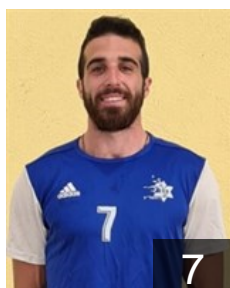

 **ISR**

Meloul Yizhak

Position: Centre Back
Place of birth: DIMONA
Date of birth: 11.05.1998
Height: 188 cm
Weight: 86 kg

 **ISR**

Motola Amit

Position: Right Wing
Place of birth: HERZELIYA
Date of birth: 25.03.2000
Height: 175 cm
Weight: 73 kg

 **ISR**

Nizri Nadav

Position: Left Wing
Place of birth: RISHON LE ZION
Date of birth: 29.09.1999
Height: 180 cm
Weight: 82 kg

CLUB COMPETITIONS - DELEGATION LIST

EHF European Cup Men 2022/23

 **ISR** Maccabi G CITY Rishon Lezion - Players

 **ISR**

Peres Shalem Sharon

Position: Left Wing
Place of birth: RISHON LE ZION
Date of birth: 25.06.1995
Height: 183 cm
Weight: 75 kg

 **ISR**

Sidi Yermiyahu Avihu Amiel

Position: Right Wing
Place of birth:
Date of birth: 14.01.1994
Height: 176 cm
Weight: 82 kg