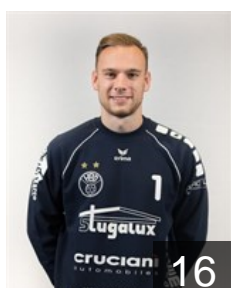

 LUX

Avallone Alessio

Position: Goalkeeper
Place of birth: Esch-sur-Alzette
Date of birth: 09.02.2000
Height: 174 cm
Weight: 87 kg

 BIH

Becirovic Boris

Position: Centre Back
Place of birth: Travnik
Date of birth: 08.04.1987
Height: 189 cm
Weight: 87 kg

 LUX

Cosanti Tommaso

Position: Line Player
Place of birth: Luxembourg
Date of birth: 07.12.1988
Height: 193 cm
Weight: 93 kg

 LUX

Etute David Ojié

Position: Left Back
Place of birth: Luxembourg
Date of birth: 12.08.2001
Height: 190 cm
Weight: 106 kg

 LUX

Etute Samuel Itua

Position: Back
Place of birth: Esch-sur-Alzette
Date of birth: 02.08.2004
Height: 184 cm
Weight: 90 kg

 LUX

Hensen Thierry

Position: Goalkeeper
Place of birth: Esch-sur-Azette
Date of birth: 29.06.1989
Height: 181 cm
Weight: 90 kg

 LUX

Herrmann Mika

Position: Goalkeeper
Place of birth: Dudelange
Date of birth: 14.10.1996
Height: 187 cm
Weight: 115 kg

 LUX

Hippert Frank

Position: Centre Back
Place of birth: Dudelange
Date of birth: 29.06.1995
Height: 182 cm
Weight: 90 kg