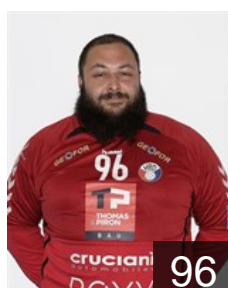

 LUX

Cosanti Tommaso

Position: Line Player
Place of birth: Luxembourg
Date of birth: 07.12.1988
Height: 193 cm
Weight: 93 kg

 LUX

Etute David Ojié

Position: Left Back
Place of birth: Luxembourg
Date of birth: 12.08.2001
Height: 190 cm
Weight: 106 kg

 LUX

Etute Samuel Itua

Position: Back
Place of birth: Esch-sur-Alzette
Date of birth: 02.08.2004
Height: 184 cm
Weight: 90 kg

 LUX

Hensen Thierry

Position: Goalkeeper
Place of birth: Esch-sur-Azette
Date of birth: 29.06.1989
Height: 181 cm
Weight: 90 kg

 LUX

Herrmann Mika

Position: Goalkeeper
Place of birth: Dudelange
Date of birth: 14.10.1996
Height: 187 cm
Weight: 115 kg

 LUX

Hippert Frank

Position: Centre Back
Place of birth: Dudelange
Date of birth: 29.06.1995
Height: 182 cm
Weight: 90 kg

 LUX

Hoffmann Jimmy

Position: Centre Back
Place of birth: Luxembourg
Date of birth: 13.02.1992
Height: 188 cm
Weight: 73 kg

 CRO

Ilic Josip

Position: Right Back
Place of birth: Metkovic
Date of birth: 27.01.1989
Height: 193 cm
Weight: 94 kg