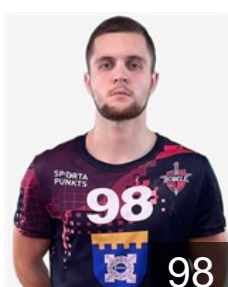

LAT

Kurzemnieks Emils

Position: Left Back
Place of birth:
Date of birth: 07.05.1998
Height: 193 cm
Weight: 95 kg