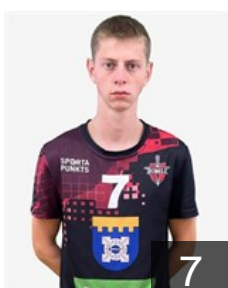

## Bisenieks Oskars

Position: Centre Back  
Place of birth: Dobele  
Date of birth: 05.09.2004  
Height: 182 cm  
Weight: 80 kg

 LAT

## Ermanis Andis

Position: Right Wing  
Place of birth: Dobele  
Date of birth: 21.05.1990  
Height: 168 cm  
Weight: 73 kg

 LAT

## Juzups Ricards

Position: Left Wing  
Place of birth:  
Date of birth: 15.04.2003  
Height: 181 cm  
Weight: 83 kg

 LAT

## Kreicbergs Nils

Position: Left Back  
Place of birth:  
Date of birth: 23.05.1996  
Height: 192 cm  
Weight: 90 kg

 LAT