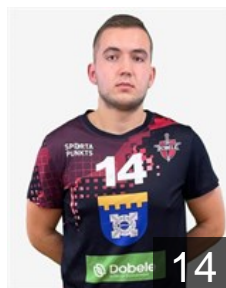

## Putra Ritvars

Position: Goalkeeper  
Place of birth: Dobele  
Date of birth: 15.10.2003  
Height: 196 cm  
Weight: 98 kg

 LAT

## Suharevs Kristers

Position: Left Wing  
Place of birth: Dobele  
Date of birth: 05.10.2005  
Height: 185 cm  
Weight: 74 kg

 LAT