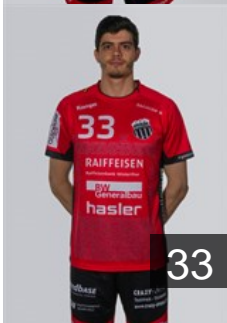

CLUB COMPETITIONS - DELEGATION LIST

EHF European Cup Men 2022/23

SUI Pfadi Winterthur Handball - Players

Ahmetasevic Admir

Position: Goalkeeper
Place of birth: Gracanica
Date of birth: 05.06.1994
Height: 195 cm
Weight: 95 kg

Bräm Joël

Position: Left Wing
Place of birth: Schneisingen AG
Date of birth: 18.10.1996
Height: 186 cm
Weight: 88 kg

Bühlmann Gian-Luca

Position: Centre Back
Place of birth: Eschenbach LU
Date of birth: 15.02.2002
Height: 178 cm
Weight: 82 kg

Dörflinger Henri

Position: Line Player
Place of birth: Winterthur ZH
Date of birth: 30.10.2002
Height: 187 cm
Weight: 96 kg

Dragašević Arsenije

Position: Left Back
Place of birth: Pljevlja
Date of birth: 18.07.2002
Height: 202 cm
Weight: 95 kg

Freivogel Stefan

Position: Right Back
Place of birth: Zürich-
Date of birth: 06.02.1990
Height: 187 cm
Weight: 92 kg

Hadj Sadok Moustafa

Position: Left Back
Place of birth: Ain-Defla
Date of birth: 17.08.1997
Height: 192 cm
Weight: 90 kg