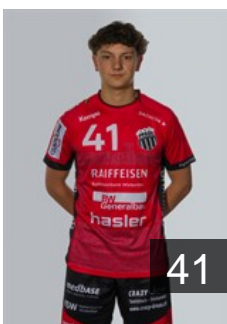

Kusnandar Ramon

Position: Goalkeeper
Place of birth: Winterthur
Date of birth: 28.06.2005
Height: 176 cm
Weight: 95 kg

Lagerquist Otto

Position: Line Player
Place of birth: Lund
Date of birth: 28.09.1995
Height: 200 cm
Weight: 100 kg

Leopold Noam

Position: Left Wing
Place of birth: Thun BE
Date of birth: 17.07.2002
Height: 186 cm
Weight: 86 kg

CLUB COMPETITIONS - DELEGATION LIST

EHF European Cup Men 2022/23

 SUI Pfadi Winterthur Handball - Players

 SUI

Lioi Alessio

Position: Centre Back
Place of birth: Ermatingen TG
Date of birth: 20.10.2003
Height: 178 cm
Weight: 73 kg

 POR

Mendonca Eduardo

Position: Line Player
Place of birth: Vila Nova de
Date of birth: 29.01.1998
Height: 197 cm
Weight: 105 kg