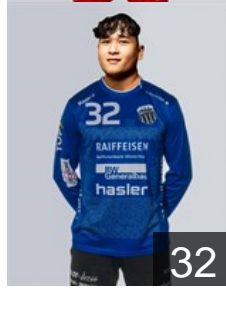

Freivogel Stefan

Position: Right Back
Place of birth: Zürich-
Date of birth: 06.02.1990
Height: 187 cm
Weight: 92 kg

Hadj Sadok Moustafa

Position: Left Back
Place of birth: Ain-Defla
Date of birth: 17.08.1997
Height: 192 cm
Weight: 90 kg

Heer Lukas

Position: Left Back
Place of birth: Malters LU
Date of birth: 26.06.1998
Height: 200 cm
Weight: 98 kg

Jud Kevin

Position: Centre Back
Place of birth: Benken SG
Date of birth: 04.12.1992
Height: 183 cm
Weight: 75 kg

Kusnandar Ramon

Position: Goalkeeper
Place of birth: Winterthur
Date of birth: 28.06.2005
Height: 176 cm
Weight: 95 kg

Lagerquist Otto

Position: Line Player
Place of birth: Lund
Date of birth: 28.09.1995
Height: 200 cm
Weight: 100 kg