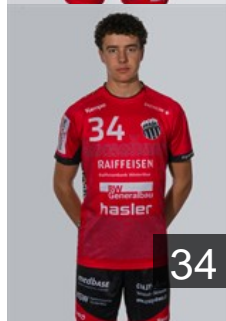

 SUI

Lioi Alessio

Position: Centre Back
Place of birth: Ermatingen TG
Date of birth: 20.10.2003
Height: 178 cm
Weight: 73 kg

 POR

Mendonca Eduardo

Position: Line Player
Place of birth: Vila Nova de
Date of birth: 29.01.1998
Height: 197 cm
Weight: 105 kg

 ESP

Morros de Argila Viran

Position: Left Back
Place of birth: Barcelona
Date of birth: 15.12.1983
Height: 199 cm
Weight: 94 kg

 SUI

Osterwalder Lukas

Position: Right Wing
Place of birth: Gaiserwald SG
Date of birth: 02.05.2002
Height: 180 cm
Weight: 80 kg

 SRB

Radovanovic Aleksandar

Position: Right Back
Place of birth: Gornji Milanovac
Date of birth: 23.11.1994
Height: 191 cm
Weight: 90 kg

 SUI

Ruh Dominik

Position: Right Back
Place of birth: Ramsen SH
Date of birth: 05.05.2003
Height: 194 cm
Weight: 86 kg

 NOR

Schönfeldt Henrik Rein

Position: Left Back
Place of birth: Winterthur ZH
Date of birth: 08.10.1997
Height: 197 cm
Weight: 90 kg

 ARG

Schulz Matias

Position: Goalkeeper
Place of birth: Buenos Aires
Date of birth: 12.02.1982
Height: 190 cm
Weight: 88 kg