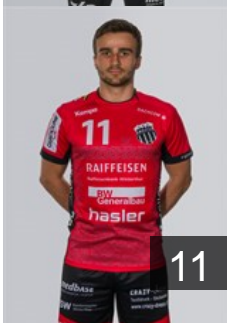

CLUB COMPETITIONS - DELEGATION LIST

EHF European Cup Men 2022/23

SUI Pfadi Winterthur Handball - Players

Ahmetasevic Admir

Position: Goalkeeper
Place of birth: Gracanica
Date of birth: 05.06.1994
Height: 195 cm
Weight: 95 kg

Bräm Joël

Position: Left Wing
Place of birth: Schneisingen AG
Date of birth: 18.10.1996
Height: 186 cm
Weight: 88 kg

Bühlmann Gian-Luca

Position: Centre Back
Place of birth: Eschenbach LU
Date of birth: 15.02.2002
Height: 178 cm
Weight: 82 kg