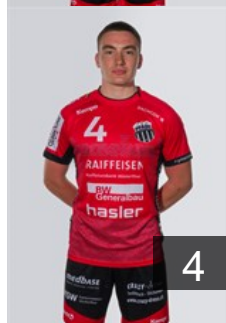

SUI

Osterwalder Lukas

Position: Right Wing
Place of birth: Gaiserwald SG
Date of birth: 02.05.2002
Height: 180 cm
Weight: 80 kg