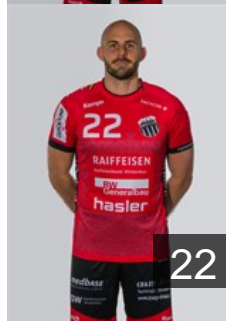

Freivogel Stefan

Position: Right Back
Place of birth: Zürich-
Date of birth: 06.02.1990
Height: 187 cm
Weight: 92 kg