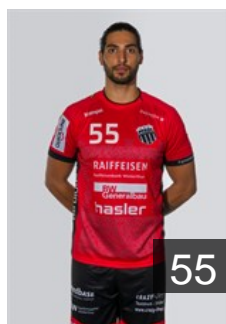

Kusnandar Ramon

Position: Goalkeeper
Place of birth: Winterthur
Date of birth: 28.06.2005
Height: 176 cm
Weight: 95 kg

Lagerquist Otto

Position: Line Player
Place of birth: Lund
Date of birth: 28.09.1995
Height: 200 cm
Weight: 100 kg

Leopold Noam

Position: Left Wing
Place of birth: Thun BE
Date of birth: 17.07.2002
Height: 186 cm
Weight: 86 kg

CLUB COMPETITIONS - DELEGATION LIST

EHF European Cup Men 2022/23

 SUI Pfadi Winterthur Handball - Players

 SUI

Lioi Alessio

Position: Centre Back
Place of birth: Ermatingen TG
Date of birth: 20.10.2003
Height: 178 cm
Weight: 73 kg

 POR

Mendonca Eduardo

Position: Line Player
Place of birth: Vila Nova de
Date of birth: 29.01.1998
Height: 197 cm
Weight: 105 kg