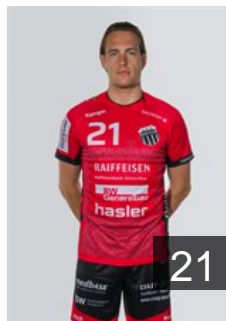

CLUB COMPETITIONS - DELEGATION LIST

EHF European Cup Men 2022/23

SUI Pfadi Winterthur Handball - Players

Ahmetasevic Admir

Position: Goalkeeper
Place of birth: Gracanica
Date of birth: 05.06.1994
Height: 195 cm
Weight: 95 kg

Bräm Joël

Position: Left Wing
Place of birth: Schneisingen AG
Date of birth: 18.10.1996
Height: 186 cm
Weight: 88 kg

Bühlmann Gian-Luca

Position: Centre Back
Place of birth: Eschenbach LU
Date of birth: 15.02.2002
Height: 178 cm
Weight: 82 kg