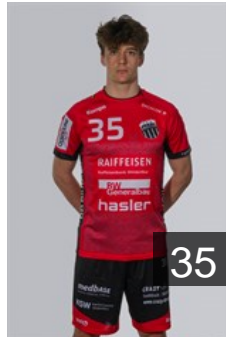

Freivogel Stefan

Position: Right Back
Place of birth: Zürich-
Date of birth: 06.02.1990
Height: 187 cm
Weight: 92 kg

Hadj Sadok Moustafa

Position: Left Back
Place of birth: Ain-Defla
Date of birth: 17.08.1997
Height: 192 cm
Weight: 90 kg

Heer Lukas

Position: Left Back
Place of birth: Malters LU
Date of birth: 26.06.1998
Height: 200 cm
Weight: 98 kg

Jud Kevin

Position: Centre Back
Place of birth: Benken SG
Date of birth: 04.12.1992
Height: 183 cm
Weight: 75 kg

Kusnandar Ramon

Position: Goalkeeper
Place of birth: Winterthur
Date of birth: 28.06.2005
Height: 176 cm
Weight: 95 kg

Lagerquist Otto

Position: Line Player
Place of birth: Lund
Date of birth: 28.09.1995
Height: 200 cm
Weight: 100 kg