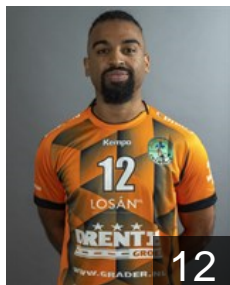

 NED
Hoogland Juup
Position: Back
Place of birth: Emmen
Date of birth: 22.12.2002
Height: 183 cm
Weight: 74 kg

 NED
Jansen Sverre
Position: Left Back
Place of birth: Waalwijk
Date of birth: 28.07.1999
Height: 194 cm
Weight: 87 kg

 NED
Jaspers René
Position: Left Wing
Place of birth: Breda
Date of birth: 16.10.1996
Height: 185 cm
Weight: 84 kg

 NED
Meijer Harm
Position: Right Wing
Place of birth: Rolde
Date of birth: 01.09.2000
Height: 175 cm
Weight: 65 kg

 NED
Miedema Patrick
Position: Back
Place of birth: Nieuwegein
Date of birth: 19.11.1990
Height: 192 cm
Weight: 90 kg

CLUB COMPETITIONS - DELEGATION LIST

EHF European Cup Men 2022/23

 NED JD Techniek Hurry-up - Players