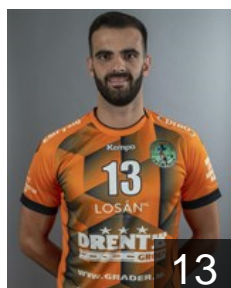

CLUB COMPETITIONS - DELEGATION LIST

EHF European Cup Men 2022/23

 NED JD Techniek Hurry-up - Players

 POR
Azenha Filipe Tiago
Position: Left Back
Place of birth: Rio Maior
Date of birth: 20.12.1993
Height: 189 cm
Weight: 70 kg

 NED
Boonstra Sjoerd
Position: Line Player
Place of birth: Emmen
Date of birth: 12.01.1994
Height: 190 cm
Weight: 110 kg

 NED
Bos Sander
Position: Right Back
Place of birth: Emmen
Date of birth: 22.05.2002
Height: 193 cm
Weight: 85 kg

 NED
Braker Youri
Position: Left Wing
Place of birth: Oosterhesselen
Date of birth: 19.02.2004
Height: 180 cm
Weight: 70 kg

 POR
Ferreira Caseiro D.
Position: Goalkeeper
Place of birth: Porto
Date of birth: 07.09.1999
Height: 185 cm
Weight: 82 kg