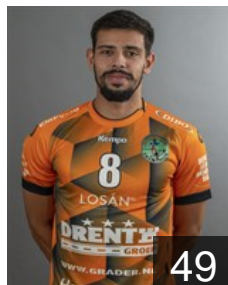

 NED
Jaspers René
Position: Left Wing
Place of birth: Breda
Date of birth: 16.10.1996
Height: 185 cm
Weight: 84 kg

 NED
Meijer Harm
Position: Right Wing
Place of birth: Rolde
Date of birth: 01.09.2000
Height: 175 cm
Weight: 65 kg

 NED
Miedema Patrick
Position: Back
Place of birth: Nieuwegein
Date of birth: 19.11.1990
Height: 192 cm
Weight: 90 kg

CLUB COMPETITIONS - DELEGATION LIST

EHF European Cup Men 2022/23

 NED JD Techniek Hurry-up - Players

POR

Miranda Soares Valter Clady

Position: Line Player
Place of birth: Lagoa
Date of birth: 11.03.1998
Height: 190 cm
Weight: 94 kg

POR

Moreira Grácio Goncalo

Position: Left Wing
Place of birth: Samora Correia
Date of birth: 11.06.2000
Height: 178 cm
Weight: 76 kg