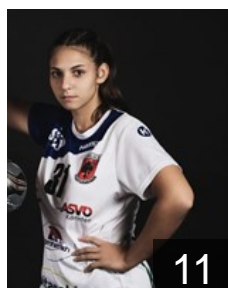

AUT

Arztmann Nina

Position: Left Back
Place of birth: Klagenfurt
Date of birth: 28.07.2003
Height: 168 cm

11