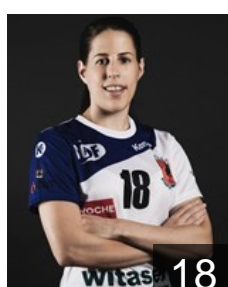

10

 AUT

Fritz Katharina

Position: Left Wing
Place of birth: Klagenfurt
Date of birth: 09.10.1995
Height: 173 cm

8

 AUT

Kavalar Anna-Maria

Position: Left Back
Place of birth: Villach
Date of birth: 14.09.1991
Height: 175 cm

6

 CRO

Ljubic Lena

Position: Left Wing
Place of birth: Koprivnica
Date of birth: 26.05.1998
Height: 166 cm

30

 SLO

Misvelj Nika

Position: Line Player
Place of birth: Ljubljana
Date of birth: 17.04.2006
Height: 168 cm

13

 AUT

Ogris Lisa Marie

Position: Left Wing
Place of birth: Klagenfurt
Date of birth: 01.04.1998
Height: 165 cm

18

 CRO

Pavkovic Andrea

Position: Centre Back
Place of birth: Zagreb
Date of birth: 30.11.1996
Height: 175 cm