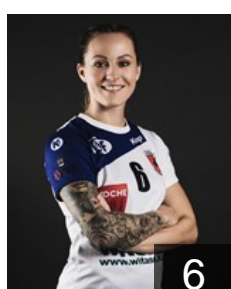

10

 AUT

Fritz Katharina

Position: Left Wing
Place of birth: Klagenfurt
Date of birth: 09.10.1995
Height: 173 cm

8

 AUT

Kavalar Anna-Maria

Position: Left Back
Place of birth: Villach
Date of birth: 14.09.1991
Height: 175 cm

6

 CRO

Ljubic Lena

Position: Left Wing
Place of birth: Koprivnica
Date of birth: 26.05.1998
Height: 166 cm

30

 SLO

Misvelj Nika

Position: Line Player
Place of birth: Ljubljana
Date of birth: 17.04.2006
Height: 168 cm