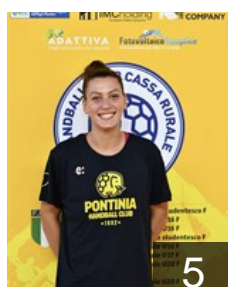

ITA  
**Bianchi Rebecca**  
Position: Line Player  
Place of birth: Latina  
Date of birth: 13.09.2005  
Height: 170 cm

ITA  
**Cialei Giorgia**  
Position: Goalkeeper  
Place of birth: Latina  
Date of birth: 16.05.2005  
Height: 180 cm

ITA  
**Colloredo Eleonora**  
Position: Line Player  
Place of birth: Udine  
Date of birth: 02.10.2001  
Height: 165 cm

ITA  
**Conte Giulia**  
Position: Left Back  
Place of birth: Fondi LT  
Date of birth: 05.10.2003  
Height: 170 cm

ITA  
**Costanzo Serratto N.**  
Position: Centre Back  
Place of birth: Buenos Aires  
Date of birth: 12.06.1990  
Height: 167 cm

ITA  
**Crosta Martina**  
Position: Centre Back  
Place of birth: Roma  
Date of birth: 14.06.1993  
Height: 170 cm

ITA  
**Fabbriatore Luciana**  
Position: Left Wing  
Place of birth: Buenos Aires  
Date of birth: 25.06.1993  
Height: 180 cm

ITA  
**Faiola Arianna**  
Position: Right Wing  
Place of birth: Latina  
Date of birth: 02.03.2005  
Height: 165 cm