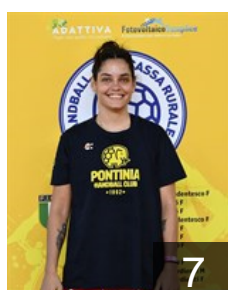

# CLUB COMPETITIONS - DELEGATION LIST

EHF European Cup Women 2022/23

ITA A.S.D. Handball Cassa Rurale Pontinia - Players

ITA  
**Bassanese Alessandra**  
Position: Left Wing  
Place of birth: Varese  
Date of birth: 11.09.1996  
Height: 168 cm

ITA  
**Bianchi Rebecca**  
Position: Line Player  
Place of birth: Latina  
Date of birth: 13.09.2005  
Height: 170 cm

ITA  
**Cialei Giorgia**  
Position: Goalkeeper  
Place of birth: Latina  
Date of birth: 16.05.2005  
Height: 180 cm

ITA  
**Colloredo Eleonora**  
Position: Line Player  
Place of birth: Udine  
Date of birth: 02.10.2001  
Height: 165 cm

ITA  
**Conte Giulia**  
Position: Left Back  
Place of birth: Fondi LT  
Date of birth: 05.10.2003  
Height: 170 cm

ITA  
**Costanzo Serratto N.**  
Position: Centre Back  
Place of birth: Buenos Aires  
Date of birth: 12.06.1990  
Height: 167 cm

ITA  
**Crosta Martina**  
Position: Centre Back  
Place of birth: Roma  
Date of birth: 14.06.1993  
Height: 170 cm