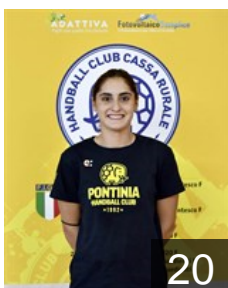

ITA A.S.D. Handball Cassa Rurale Pontinia - Players

ITA

Notarianni Michela

Position: Centre Back
Place of birth: Fondi - LT
Date of birth: 07.04.2002
Height: 165 cm