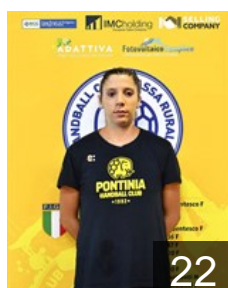

# CLUB COMPETITIONS - DELEGATION LIST

EHF European Cup Women 2022/23

ITA A.S.D. Handball Cassa Rurale Pontinia - Players

ITA  
**Bassanese Alessandra**  
Position: Left Wing  
Place of birth: Varese  
Date of birth: 11.09.1996  
Height: 168 cm

ITA  
**Bianchi Rebecca**  
Position: Line Player  
Place of birth: Latina  
Date of birth: 13.09.2005  
Height: 170 cm

ITA  
**Cialei Giorgia**  
Position: Goalkeeper  
Place of birth: Latina  
Date of birth: 16.05.2005  
Height: 180 cm

ITA  
**Colloredo Eleonora**  
Position: Line Player  
Place of birth: Udine  
Date of birth: 02.10.2001  
Height: 165 cm

ITA  
**Conte Giulia**  
Position: Left Back  
Place of birth: Fondi LT  
Date of birth: 05.10.2003  
Height: 170 cm

ITA  
**Costanzo Serratto N.**  
Position: Centre Back  
Place of birth: Buenos Aires  
Date of birth: 12.06.1990  
Height: 167 cm

ITA  
**Crosta Martina**  
Position: Centre Back  
Place of birth: Roma  
Date of birth: 14.06.1993  
Height: 170 cm