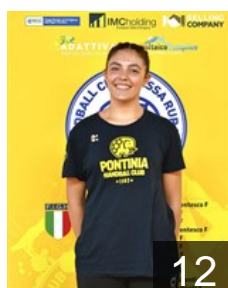

 BUL

**Panayotova Marinela**

Position: Right Back  
Place of birth: Haskovo  
Date of birth: 28.02.2001  
Height: 178 cm

 ITA

**Podda Luisella**

Position: Right Wing  
Place of birth: Nuoro  
Date of birth: 10.03.2002  
Height: 165 cm

 ITA

**Ramazzotti Romina**

Position: Goalkeeper  
Place of birth: Buenos Aires  
Date of birth: 03.05.1994  
Height: 174 cm

 MNE

**Saranovic Ana**

Position: Left Back  
Place of birth: Valjevo  
Date of birth: 10.08.1999  
Height: 185 cm

 ITA

**Sarra Asia**

Position: Left Wing  
Place of birth: Latina  
Date of birth: 21.03.2005  
Height: 165 cm

 ITA

**Scorsini Sara**

Position: Line Player  
Place of birth: Latina  
Date of birth: 30.04.2005  
Height: 170 cm

 ITA

**Sitzia Martina**

Position: Goalkeeper  
Place of birth: Nuoro  
Date of birth: 26.11.2003  
Height: 184 cm