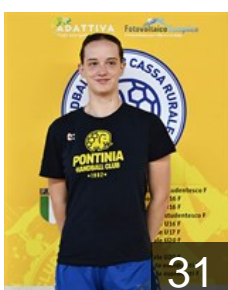

CUB  
**Gomez Hernandez Suleiky**  
Position: Right Back  
Place of birth: L'Avana  
Date of birth: 21.07.1994  
Height: 185 cm

# CLUB COMPETITIONS - DELEGATION LIST

EHF European Cup Women 2022/23

 ITA A.S.D. Handball Cassa Rurale Pontinia - Players

 ITA

**Notarianni Michela**

Position: Centre Back  
Place of birth: Fondi - LT  
Date of birth: 07.04.2002  
Height: 165 cm

 BUL

**Panayotova Marinela**

Position: Right Back  
Place of birth: Haskovo  
Date of birth: 28.02.2001  
Height: 178 cm

 ITA

**Podda Luisella**

Position: Right Wing  
Place of birth: Nuoro  
Date of birth: 10.03.2002  
Height: 165 cm

 ITA

**Ramazzotti Romina**

Position: Goalkeeper  
Place of birth: Buenos Aires  
Date of birth: 03.05.1994  
Height: 174 cm

 MNE

**Saranovic Ana**

Position: Left Back  
Place of birth: Valjevo  
Date of birth: 10.08.1999  
Height: 185 cm