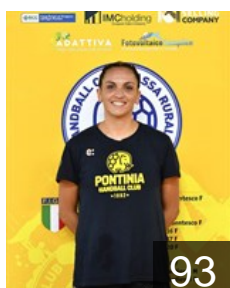

# CLUB COMPETITIONS - DELEGATION LIST

EHF European Cup Women 2022/23

ITA A.S.D. Handball Cassa Rurale Pontinia - Players

ITA  
**Bassanese Alessandra**  
Position: Left Wing  
Place of birth: Varese  
Date of birth: 11.09.1996  
Height: 168 cm

ITA  
**Bianchi Rebecca**  
Position: Line Player  
Place of birth: Latina  
Date of birth: 13.09.2005  
Height: 170 cm

ITA  
**Cialei Giorgia**  
Position: Goalkeeper  
Place of birth: Latina  
Date of birth: 16.05.2005  
Height: 180 cm

ITA  
**Colloredo Eleonora**  
Position: Line Player  
Place of birth: Udine  
Date of birth: 02.10.2001  
Height: 165 cm

ITA  
**Conte Giulia**  
Position: Left Back  
Place of birth: Fondi LT  
Date of birth: 05.10.2003  
Height: 170 cm

ITA  
**Costanzo Serratto N.**  
Position: Centre Back  
Place of birth: Buenos Aires  
Date of birth: 12.06.1990  
Height: 167 cm

ITA  
**Crosta Martina**  
Position: Centre Back  
Place of birth: Roma  
Date of birth: 14.06.1993  
Height: 170 cm