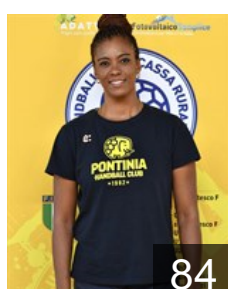

ITA  
**Colloredo Eleonora**  
Position: Line Player  
Place of birth: Udine  
Date of birth: 02.10.2001  
Height: 165 cm

ITA  
**Conte Giulia**  
Position: Left Back  
Place of birth: Fondi LT  
Date of birth: 05.10.2003  
Height: 170 cm

ITA  
**Costanzo Serratto N.**  
Position: Centre Back  
Place of birth: Buenos Aires  
Date of birth: 12.06.1990  
Height: 167 cm

ITA  
**Crosta Martina**  
Position: Centre Back  
Place of birth: Roma  
Date of birth: 14.06.1993  
Height: 170 cm

ITA  
**Fabbriatore Luciana**  
Position: Left Wing  
Place of birth: Buenos Aires  
Date of birth: 25.06.1993  
Height: 180 cm

ITA  
**Faiola Arianna**  
Position: Right Wing  
Place of birth: Latina  
Date of birth: 02.03.2005  
Height: 165 cm

ITA  
**Francesconi Annagiulia**  
Position: Left Wing  
Place of birth: Roma  
Date of birth: 07.03.1999  
Height: 165 cm

ITA  
**Gabucci Elisa**  
Position: Right Wing  
Place of birth: Latina  
Date of birth: 13.05.2005  
Height: 165 cm