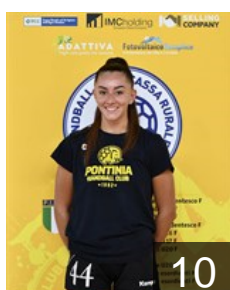

# CLUB COMPETITIONS - DELEGATION LIST

EHF European Cup Women 2022/23

ITA A.S.D. Handball Cassa Rurale Pontinia - Players

ITA  
**Bassanese Alessandra**  
Position: Left Wing  
Place of birth: Varese  
Date of birth: 11.09.1996  
Height: 168 cm

ITA  
**Bianchi Rebecca**  
Position: Line Player  
Place of birth: Latina  
Date of birth: 13.09.2005  
Height: 170 cm

ITA  
**Cialei Giorgia**  
Position: Goalkeeper  
Place of birth: Latina  
Date of birth: 16.05.2005  
Height: 180 cm

ITA  
**Colloredo Eleonora**  
Position: Line Player  
Place of birth: Udine  
Date of birth: 02.10.2001  
Height: 165 cm

ITA  
**Conte Giulia**  
Position: Left Back  
Place of birth: Fondi LT  
Date of birth: 05.10.2003  
Height: 170 cm

ITA  
**Costanzo Serratto N.**  
Position: Centre Back  
Place of birth: Buenos Aires  
Date of birth: 12.06.1990  
Height: 167 cm

ITA  
**Crosta Martina**  
Position: Centre Back  
Place of birth: Roma  
Date of birth: 14.06.1993  
Height: 170 cm