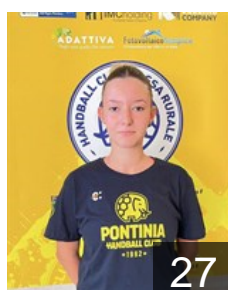

 BUL

**Panayotova Marinela**

Position: Right Back  
Place of birth: Haskovo  
Date of birth: 28.02.2001  
Height: 178 cm

 ITA

**Podda Luisella**

Position: Right Wing  
Place of birth: Nuoro  
Date of birth: 10.03.2002  
Height: 165 cm

 ITA

**Ramazzotti Romina**

Position: Goalkeeper  
Place of birth: Buenos Aires  
Date of birth: 03.05.1994  
Height: 174 cm

 MNE

**Saranovic Ana**

Position: Left Back  
Place of birth: Valjevo  
Date of birth: 10.08.1999  
Height: 185 cm

 ITA

**Sarra Asia**

Position: Left Wing  
Place of birth: Latina  
Date of birth: 21.03.2005  
Height: 165 cm

 ITA

**Scorsini Sara**

Position: Line Player  
Place of birth: Latina  
Date of birth: 30.04.2005  
Height: 170 cm

 ITA

**Sitzia Martina**

Position: Goalkeeper  
Place of birth: Nuoro  
Date of birth: 26.11.2003  
Height: 184 cm