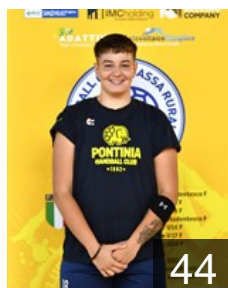

CUB  
**Gomez Hernandez Suleiky**  
Position: Right Back  
Place of birth: L'Avana  
Date of birth: 21.07.1994  
Height: 185 cm

# CLUB COMPETITIONS - DELEGATION LIST

EHF European Cup Women 2022/23

 ITA A.S.D. Handball Cassa Rurale Pontinia - Players

 ITA

**Notarianni Michela**

Position: Centre Back  
Place of birth: Fondi - LT  
Date of birth: 07.04.2002  
Height: 165 cm

 BUL

**Panayotova Marinela**

Position: Right Back  
Place of birth: Haskovo  
Date of birth: 28.02.2001  
Height: 178 cm

 ITA

**Podda Luisella**

Position: Right Wing  
Place of birth: Nuoro  
Date of birth: 10.03.2002  
Height: 165 cm

 ITA

**Ramazzotti Romina**

Position: Goalkeeper  
Place of birth: Buenos Aires  
Date of birth: 03.05.1994  
Height: 174 cm

 MNE

**Saranovic Ana**

Position: Left Back  
Place of birth: Valjevo  
Date of birth: 10.08.1999  
Height: 185 cm