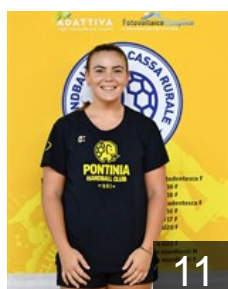

# CLUB COMPETITIONS - DELEGATION LIST

EHF European Cup Women 2022/23

ITA A.S.D. Handball Cassa Rurale Pontinia - Players

ITA  
**Bassanese Alessandra**  
Position: Left Wing  
Place of birth: Varese  
Date of birth: 11.09.1996  
Height: 168 cm

ITA  
**Bianchi Rebecca**  
Position: Line Player  
Place of birth: Latina  
Date of birth: 13.09.2005  
Height: 170 cm

ITA  
**Cialei Giorgia**  
Position: Goalkeeper  
Place of birth: Latina  
Date of birth: 16.05.2005  
Height: 180 cm

ITA  
**Colloredo Eleonora**  
Position: Line Player  
Place of birth: Udine  
Date of birth: 02.10.2001  
Height: 165 cm

ITA  
**Conte Giulia**  
Position: Left Back  
Place of birth: Fondi LT  
Date of birth: 05.10.2003  
Height: 170 cm

ITA  
**Costanzo Serratto N.**  
Position: Centre Back  
Place of birth: Buenos Aires  
Date of birth: 12.06.1990  
Height: 167 cm

ITA  
**Crosta Martina**  
Position: Centre Back  
Place of birth: Roma  
Date of birth: 14.06.1993  
Height: 170 cm