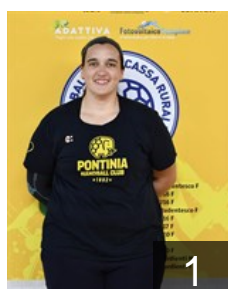

# CLUB COMPETITIONS - DELEGATION LIST

EHF European Cup Women 2022/23

 ITA A.S.D. Handball Cassa Rurale Pontinia - Players

 ITA

**Notarianni Michela**

Position: Centre Back  
Place of birth: Fondi - LT  
Date of birth: 07.04.2002  
Height: 165 cm

 BUL

**Panayotova Marinela**

Position: Right Back  
Place of birth: Haskovo  
Date of birth: 28.02.2001  
Height: 178 cm

 ITA

**Podda Luisella**

Position: Right Wing  
Place of birth: Nuoro  
Date of birth: 10.03.2002  
Height: 165 cm

 ITA

**Ramazzotti Romina**

Position: Goalkeeper  
Place of birth: Buenos Aires  
Date of birth: 03.05.1994  
Height: 174 cm

 MNE

**Saranovic Ana**

Position: Left Back  
Place of birth: Valjevo  
Date of birth: 10.08.1999  
Height: 185 cm