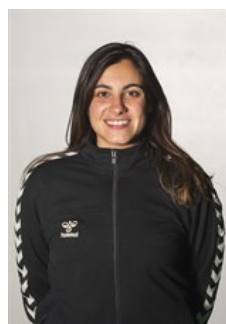

ESP

Arguelles Leon Alejandra

Vice President
Date of birth: 29.03.1988