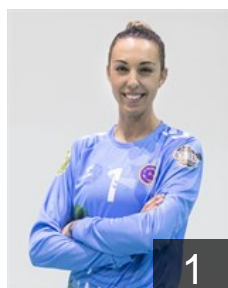

# CLUB COMPETITIONS - DELEGATION LIST

EHF European Cup Women 2022/23

 ESP Motive.co Gijon - Players

 ESP  
**Alonso Fernández Lucía**  
Position: Goalkeeper  
Place of birth: Gijon  
Date of birth: 17.02.2003  
Height: 100 cm

 ESP  
**Alvarez Lafuente Raquel**  
Position: Goalkeeper  
Place of birth: Gijon  
Date of birth: 08.08.1985  
Height: 100 cm

 ESP  
**Arroyo Pimienta Carmen**  
Position: Left Back  
Place of birth: Manzanares  
Date of birth: 03.03.2004  
Height: 181 cm

 ESP  
**Cacheda González Cecilia**  
Position: Centre Back  
Place of birth: Lalin  
Date of birth: 15.02.1995  
Height: 100 cm

 ANG  
**Da Costa Fortuna Joana**  
Position: Right Back  
Place of birth: Luanda  
Date of birth: 08.07.1996  
Height: 100 cm