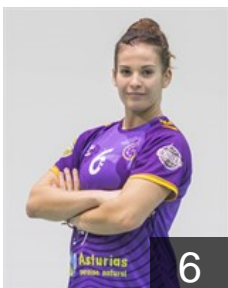

## Valdivia Monserrat Paula

Position: Right Wing  
Place of birth: Algeciras  
Date of birth: 23.12.1995  
Height: 100 cm

 ESP

## Vallina Guerra Sandra

Position: Right Wing  
Place of birth: Gijon  
Date of birth: 06.01.2000  
Height: 100 cm

 ESP