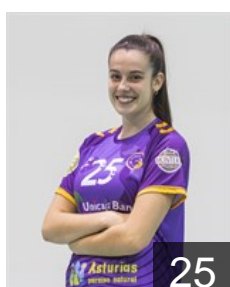

 ESP  
**Alvarez Lafuente Raquel**  
Position: Goalkeeper  
Place of birth: Gijon  
Date of birth: 08.08.1985  
Height: 100 cm

 ESP  
**Arroyo Pimienta Carmen**  
Position: Left Back  
Place of birth: Manzanares  
Date of birth: 03.03.2004  
Height: 181 cm

 ESP  
**Cacheda González Cecilia**  
Position: Centre Back  
Place of birth: Lalin  
Date of birth: 15.02.1995  
Height: 100 cm

 ANG  
**Da Costa Fortuna Joana**  
Position: Right Back  
Place of birth: Luanda  
Date of birth: 08.07.1996  
Height: 100 cm

 ESP  
**De Andrés Castillo Nayla**  
Position: Line Player  
Place of birth: BILBAO  
Date of birth: 16.09.1997  
Height: 173 cm

 PAR  
**Faria Servín M.**  
Position: Centre Back  
Place of birth: Asuncion  
Date of birth: 20.08.1983  
Height: 100 cm

 ESP  
**Fernandez Ancares Diana**  
Position: Goalkeeper  
Place of birth:  
Date of birth: 28.07.2003  
Height: 160 cm

 ESP  
**Fernandez Nieto Lucia**  
Position: Left Back  
Place of birth: Gijon  
Date of birth: 13.04.2003  
Height: 100 cm