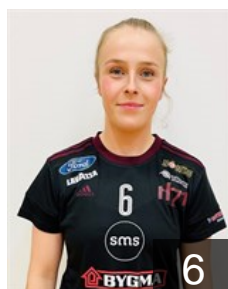

CLUB COMPETITIONS - DELEGATION LIST

EHF European Cup Women 2022/23

 FAR H71 - Players

 FAR

Á Borg Guðrið

Position: Right Wing
Place of birth: Hoyvík
Date of birth: 04.11.1997
Height: 169 cm

 FAR

Arge Christina

Position: Goalkeeper
Place of birth: Nólsoy
Date of birth: 20.04.2001
Height: 166 cm

 FAR

Bentsdóttir Lív

Position: Right Back
Place of birth: Hoyvík
Date of birth: 11.04.2002
Height: 177 cm

 FAR

Bentsdóttir Vár

Position: Line Player
Place of birth: Hoyvík
Date of birth: 11.04.2002
Height: 179 cm

 FAR

Bogadóttir Sunniva

Position: Line Player
Place of birth: Tórshavn
Date of birth: 28.05.2001
Height: 173 cm

 FAR

Brimnes Bjørk