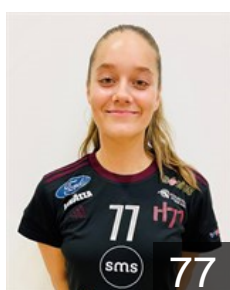

Position: Centre Back
Place of birth: Tórshavn
Date of birth: 05.08.2000
Height: 167 cm

CLUB COMPETITIONS - DELEGATION LIST

EHF European Cup Women 2022/23

 FAR H71 - Players

 FAR

Halsdóttir Weyhe A.

Position: Left Wing
Place of birth: Hoyvík
Date of birth: 30.10.2005
Height: 166 cm

 FAR

Jacobsen Sára

Position: Line Player
Place of birth: Tórshavn
Date of birth: 03.05.2002
Height: 173 cm

 FAR

Joensen Inga Maria

Position: Right Back
Place of birth: Copenhagen
Date of birth: 13.09.2004
Height: 170 cm

 FAR

Larsen Rúna

Position: Goalkeeper
Place of birth: Tórshavn
Date of birth: 21.03.2003
Height: 180 cm

 FAR

Mittún Jana

Position: Centre Back
Place of birth: Copenhagen
Date of birth: 24.11.2003
Height: 172 cm

 FAR

Mortensen Marita

Position: Left Back
Place of birth: Tórshavn
Date of birth: 29.03.2001
Height: 177 cm

 FAR

Pálsdóttir Brynhild

Position: Right Wing
Place of birth: Tórshavn
Date of birth: 05.03.2003
Height: 173 cm