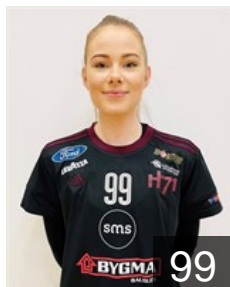

CLUB COMPETITIONS - DELEGATION LIST

EHF European Cup Women 2022/23

 FAR H71 - Players

 FAR

Á Borg Guðrið

Position: Right Wing
Place of birth: Hoyvík
Date of birth: 04.11.1997
Height: 169 cm

 FAR

Arge Christina

Position: Left Wing
Place of birth: Tórshavn
Date of birth: 04.09.2001
Height: 178 cm

 FAR

Arge Lukka

Position: Centre Back
Place of birth: Århus
Date of birth: 28.06.2004
Height: 179 cm

 FAR

Av Skarði Alda