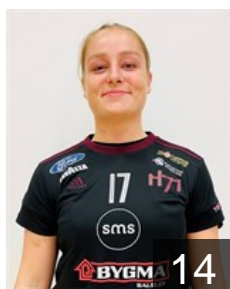

CLUB COMPETITIONS - DELEGATION LIST

EHF European Cup Women 2022/23

 FAR H71 - Players

 FAR

Á Borg Guðrið

Position: Right Wing
Place of birth: Hoyvík
Date of birth: 04.11.1997
Height: 169 cm

 FAR

Arge Christina

Position: Left Wing
Place of birth: Tórshavn
Date of birth: 04.09.2001
Height: 178 cm

 FAR

Arge Lukka

Position: Centre Back
Place of birth: Århus
Date of birth: 28.06.2004
Height: 179 cm

 FAR

Av Skarði Alda

Position: Goalkeeper
Place of birth: Nólsoy
Date of birth: 20.04.2001
Height: 166 cm

 FAR

Bentsdóttir Lív

Position: Right Back
Place of birth: Hoyvík
Date of birth: 11.04.2002
Height: 177 cm

 FAR

Bentsdóttir Vár

Position: Line Player
Place of birth: Hoyvík
Date of birth: 11.04.2002
Height: 179 cm

 FAR

Bogadóttir Sunniva

Position: Line Player
Place of birth: Tórshavn
Date of birth: 28.05.2001
Height: 173 cm

 FAR

Brimnes Bjørk