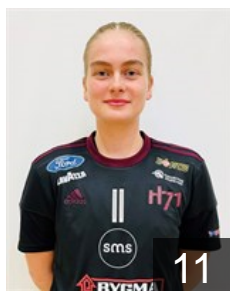

CLUB COMPETITIONS - DELEGATION LIST

EHF European Cup Women 2022/23

 FAR H71 - Players

 FAR

Á Borg Guðrið

Position: Right Wing
Place of birth: Hoyvík
Date of birth: 04.11.1997
Height: 169 cm

 FAR

Arge Christina

Position: Left Wing
Place of birth: Tórshavn
Date of birth: 04.09.2001
Height: 178 cm

 FAR

Arge Lukka

Position: Centre Back
Place of birth: Århus
Date of birth: 28.06.2004
Height: 179 cm

 FAR

Av Skarði Alda