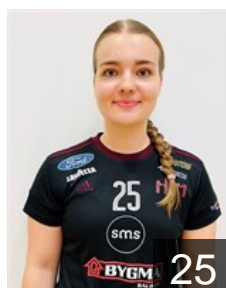

Position: Right Wing
Place of birth: Hoyvík
Date of birth: 28.07.2005
Height: 168 cm

 FAR

Ey Thorsvig Marita

Position: Goalkeeper
Place of birth: Hoyvík
Date of birth: 07.03.2003
Height: 166 cm

 FAR

H. Weyhe Maria

Position: Centre Back
Place of birth: Tórshavn
Date of birth: 05.08.2000
Height: 167 cm

CLUB COMPETITIONS - DELEGATION LIST

EHF European Cup Women 2022/23

 FAR H71 - Players

 FAR

Halsdóttir Weyhe A.

Position: Left Wing
Place of birth: Hoyvík
Date of birth: 30.10.2005
Height: 166 cm

 FAR

Jacobsen Sára

Position: Line Player
Place of birth: Tórshavn
Date of birth: 03.05.2002
Height: 173 cm

 FAR

Joensen Inga Maria

Position: Right Back
Place of birth: Copenhagen
Date of birth: 13.09.2004
Height: 170 cm