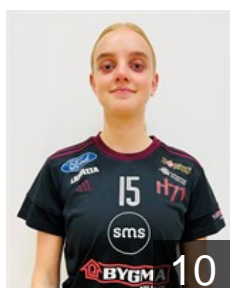

 FAR

Larsen Rúna

Position: Goalkeeper
Place of birth: Tórshavn
Date of birth: 21.03.2003
Height: 180 cm

 FAR

Mittún Jana

Position: Centre Back
Place of birth: Copenhagen
Date of birth: 24.11.2003
Height: 172 cm

 FAR

Mortensen Marita

Position: Left Back
Place of birth: Tórshavn
Date of birth: 29.03.2001
Height: 177 cm

 FAR

Pálsdóttir Brynhild

Position: Right Wing
Place of birth: Tórshavn
Date of birth: 05.03.2003
Height: 173 cm

 FAR

Petersen Poula Fridheim

Position: Left Wing
Place of birth: Hoyvík
Date of birth: 30.01.2005
Height: 166 cm

 FAR

Simonsen Elisabeth

Position: Right Wing
Place of birth: Tórshavn
Date of birth: 13.02.2001
Height: 173 cm