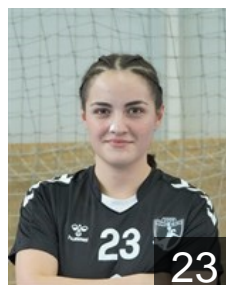

GEO

Mikhelidze Mariami

Position: Right Wing
Place of birth: Tbilisi
Date of birth: 23.09.1999
Height: 163 cm

Left Club on 28.02.2023