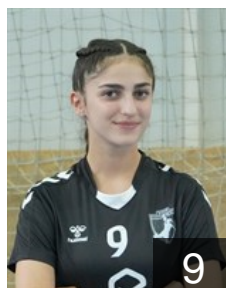

CLUB COMPETITIONS - DELEGATION LIST

EHF European Cup Women 2022/23

MKD WHC Cair Skopje - Players

MKD

Aleksoska Mila

Position: Line Player
Place of birth: Skopje
Date of birth: 29.01.2001
Height: 165 cm

19

MKD

Damcheska Biljana

Position: Left Wing
Place of birth: Skopje
Date of birth: 03.02.2001
Height: -

BIH

Dzamkic Amela

Position: Line Player
Place of birth:
Date of birth: 12.08.2002
Height: -

49

MKD

Farizi Aurora

Position: Left Wing
Place of birth: Skopje
Date of birth: 15.06.2007
Height: 169 cm

MKD

Filiposka Sashka

Position: Line Player
Place of birth: Prilep
Date of birth: 13.12.1999
Height: 179 cm

99

MKD

Gjorgjievaska Stefanija