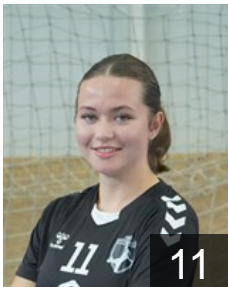

Position: Centre Back
Place of birth:
Date of birth: 31.08.1999
Height: -

MKD

Ramadani Azra

Position: Left Wing
Place of birth: Skopje
Date of birth: 18.05.2003
Height: 173 cm

8

MKD

Ramuko Zamira

Position: Left Back
Place of birth: Skopje
Date of birth: 23.04.2003
Height: 182 cm

CLUB COMPETITIONS - DELEGATION LIST

EHF European Cup Women 2022/23

 MKD WHC Cair Skopje - Players

 MKD

Ramuko Zana

Position: Left Wing
Place of birth: Skopje
Date of birth: 19.08.2001
Height: 165 cm

 MKD

Redzep Shadije