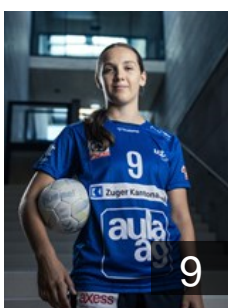

Position: Line Player
Place of birth: Zug
Date of birth: 03.04.2004
Height: 181 cm

 SUI

Spieler Svenja

Position: Right Back
Place of birth: Hünenberg
Date of birth: 18.03.2001
Height: 176 cm

 SUI

Steinmann Svenja

Position: Right Wing
Place of birth: Feusisberg
Date of birth: 22.12.2000
Height: 170 cm

CLUB COMPETITIONS - DELEGATION LIST

EHF European Cup Women 2022/23

 SUI LK Zug Handball - Players

 SUI

Stutz Leah

Position: Centre Back
Place of birth: Arni
Date of birth: 26.11.1998
Height: 162 cm

 SUI

Suter Noémie

Position: Right Back
Place of birth: Muotathal
Date of birth: 07.08.2005
Height: 168 cm

 SUI

Truchot Louise

Position: Right Wing
Place of birth: Sierré VS
Date of birth: 12.01.2003
Height: 165 cm