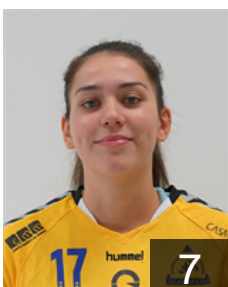

CLUB COMPETITIONS - DELEGATION LIST

EHF European Cup Women 2022/23

 **POR** Alvarium Love Tiles - Players

 **POR**

Oliveira Diana

Position: Right Back
Place of birth: Porto
Date of birth: 24.02.1998
Height: 169 cm

 **POR**

Pinho Maria

Position: Back
Place of birth: Porto
Date of birth: 01.12.2005
Height: 169 cm

 **POR**

Rodrigues Sara

Position: Left Wing
Place of birth: Aveiro
Date of birth: 01.08.2004
Height: 160 cm

 **POR**

Santos Inês

Position: Right Wing
Place of birth: Coimbra
Date of birth: 24.12.2006
Height: 171 cm

 **POR**

Silva Eulália

Position: Centre Back
Place of birth: Aveiro
Date of birth: 10.04.2000
Height: 163 cm

 **POR**

Trindade Joana

Position: Line Player
Place of birth: Santarém
Date of birth: 30.05.2001
Height: 175 cm

 **POR**

Vieira Rita

Position: Centre Back
Place of birth: Aveiro
Date of birth: 24.09.1998
Height: 170 cm