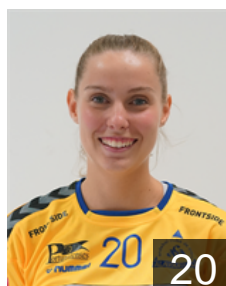

Position: Line Player
Place of birth: Santa Maria da
Date of birth: 31.05.2004
Height: 169 cm

POR

Gonçalves Leonor

Position: Right Wing
Place of birth: Espinho
Date of birth: 19.09.2000
Height: 168 cm

POR

Justino Carolina

Position: Back
Place of birth: Leiria
Date of birth: 07.01.2002
Height: 175 cm

POR

Lages Maria

Position: Right Wing
Place of birth: Aveiro
Date of birth: 17.05.2006
Height: 166 cm

POR

Leite Inês

Position: Right Wing
Place of birth: Porto
Date of birth: 18.06.2002
Height: 170 cm

POR

Madaíl Andreia

Position: Goalkeeper
Place of birth: Aveiro
Date of birth: 31.05.1991
Height: 169 cm

POR

Marques Liliana

Position: Left Back
Place of birth: Aveiro
Date of birth: 06.04.1995
Height: 176 cm

POR

Miranda Ana

Position: Back
Place of birth: Porto
Date of birth: 01.01.2004
Height: 173 cm

POR

Moreira Maria

Position: Goalkeeper
Place of birth: Aveiro
Date of birth: 23.08.2005
Height: 173 cm