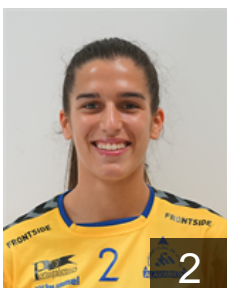

CLUB COMPETITIONS - DELEGATION LIST

EHF European Cup Women 2022/23

 POR Alvarium Love Tiles - Players

POR

Almeida Bárbara

Position: Left Back
Place of birth: Aveiro
Date of birth: 17.11.2005
Height: 167 cm

POR

Antunes Maria

Position: Goalkeeper
Place of birth: Aveiro
Date of birth: 11.08.2001
Height: 176 cm

POR

Cruz Inês

Position: Left Back
Place of birth: Coimbra
Date of birth: 16.11.2001
Height: 171 cm

POR

Gonçalves Francisca

Position: Line Player
Place of birth: Santa Maria da
Date of birth: 31.05.2004
Height: 169 cm

POR

Gonçalves Leonor

Position: Right Wing
Place of birth: Espinho
Date of birth: 19.09.2000
Height: 168 cm

POR