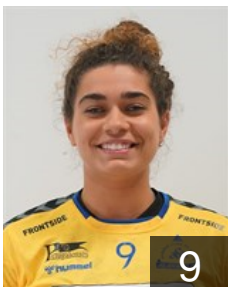

Position: Right Wing
Place of birth: Porto
Date of birth: 18.06.2002
Height: 170 cm

POR

Madaíl Andreia

Position: Goalkeeper
Place of birth: Aveiro
Date of birth: 31.05.1991
Height: 169 cm

POR

Marques Liliana

Position: Left Back
Place of birth: Aveiro
Date of birth: 06.04.1995
Height: 176 cm

POR

Miranda Ana

Position: Back
Place of birth: Porto
Date of birth: 01.01.2004
Height: 173 cm

POR

Moreira Maria

Position: Goalkeeper
Place of birth: Aveiro
Date of birth: 23.08.2005
Height: 173 cm

CLUB COMPETITIONS - DELEGATION LIST

EHF European Cup Women 2022/23

 **POR** Alvarium Love Tiles - Players

 **POR**

Oliveira Diana

Position: Right Back
Place of birth: Porto
Date of birth: 24.02.1998
Height: 169 cm

 **POR**

Pinho Maria

Position: Back
Place of birth: Porto
Date of birth: 01.12.2005
Height: 169 cm

 **POR**

Rodrigues Sara

Position: Left Wing
Place of birth: Aveiro
Date of birth: 01.08.2004
Height: 160 cm