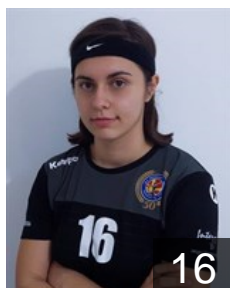

 MNE

Labovic Itana

Position: Line Player
Place of birth: PODGORICA
Date of birth: 10.09.2001
Height: 170 cm

 MKD

Marinchov Mia

Position: Left Back
Place of birth: SKOPJE
Date of birth: 05.12.2007
Height: 173 cm

 MKD

Mladenovska Iva

Position: Right Back
Place of birth: SKOPJE
Date of birth: 14.01.2007
Height: 180 cm

 MKD

Petreska Marija

Position: Line Player
Place of birth: OHRID
Date of birth: 07.01.2003
Height: 178 cm

 MKD

Terzikj Amra

Position: Goalkeeper
Place of birth: SKOPJE
Date of birth: 15.07.2000
Height: 170 cm

CLUB COMPETITIONS - DELEGATION LIST

EHF European Cup Women 2022/23

 MKD WHC Metalurg - Players

 MKD

Todorov Anastasija

Position: Goalkeeper
Place of birth: Skopje
Date of birth: 11.11.2004
Height: 173 cm

 MKD

Trajkovikj Mila

Position: Left Wing
Place of birth: KUMANOVO
Date of birth: 17.11.2000
Height: 163 cm

 MKD

Vaseva Mila