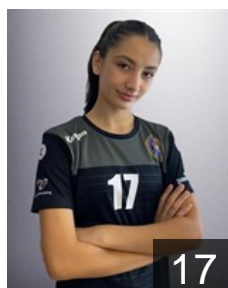

CLUB COMPETITIONS - DELEGATION LIST

EHF European Cup Women 2022/23

 MKD WHC Metalurg - Players

 MKD

Arsenievska Ivana

Position: Centre Back
Place of birth: DELCHEVO
Date of birth: 08.12.2003
Height: 175 cm

 MKD

Berovikj Taida

Position: Left Back
Place of birth: Skopje
Date of birth: 25.08.2008
Height: 174 cm

 MKD

Bozhinovska Ivana

Position: Centre Back
Place of birth: SKOPJE
Date of birth: 21.01.1999
Height: 173 cm

 MKD

Guguljanova Marija

Position: Right Back
Place of birth: SKOPJE
Date of birth: 11.11.1999
Height: 173 cm

 MKD

Ivanovska Elena

Position: Right Wing
Place of birth: SKOPJE
Date of birth: 01.10.2001
Height: -