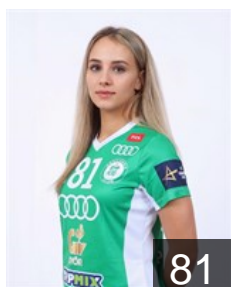

CLUB COMPETITIONS - DELEGATION LIST

EHF Champions League Women 2022/23

 HUN Györi Audi ETO KC - Players

 SWE

Blohm Linn

Position: Line Player
Place of birth: Ingarö
Date of birth: 20.05.1992
Height: 180 cm

 NED

Broch Yvette

Position: Line Player
Place of birth: Monster
Date of birth: 23.12.1990
Height: 185 cm

 NOR

Dale Kari Brattset

Position: Line Player
Place of birth: Fredrikstad
Date of birth: 15.02.1991
Height: 183 cm

 MNE

Despotovic Jelena

Position: Right Back
Place of birth: Podgorica
Date of birth: 30.04.1994
Height: 183 cm

 HUN

Farkas Júlia

Position: Centre Back
Place of birth: Sárvár
Date of birth: 01.08.2004
Height: 172 cm