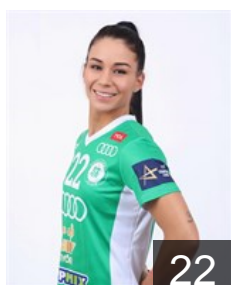

 MNE

Despotovic Jelena

Position: Right Back
Place of birth: Podgorica
Date of birth: 30.04.1994
Height: 183 cm

 HUN

Farkas Júlia

Position: Centre Back
Place of birth: Sárvár
Date of birth: 01.08.2004
Height: 172 cm

 HUN

Fodor Csenge Réka

Position: Left Wing
Place of birth: Keszthely
Date of birth: 23.04.1999
Height: 174 cm

 SLO

Gros Ana

Position: Right Back
Place of birth: Slovenj Gradec
Date of birth: 21.01.1991
Height: 186 cm

 HUN

Györi Alexa

Position: Goalkeeper
Place of birth: Szombathely
Date of birth: 19.02.2004
Height: 177 cm

 HUN

Györi-Lukács Viktória

Position: Right Wing
Place of birth: Budapest
Date of birth: 31.10.1995
Height: 168 cm