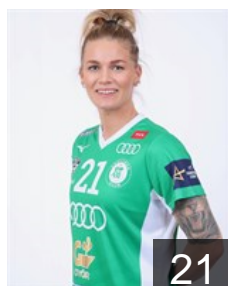

 HUN

Györi Alexa

Position: Goalkeeper
Place of birth: Szombathely
Date of birth: 19.02.2004
Height: 177 cm

 HUN

Györi-Lukács Viktória

Position: Right Wing
Place of birth: Budapest
Date of birth: 31.10.1995
Height: 168 cm

 DEN

Hansen Anne Mette

Position: Left Back
Place of birth: Glostrup
Date of birth: 25.08.1994
Height: 185 cm

 DEN

Haugsted Line

Position: Left Back
Place of birth: Skive
Date of birth: 11.11.1994
Height: 179 cm

 NOR

Kristiansen V.

Position: Left Back
Place of birth: Stavanger
Date of birth: 10.07.1990
Height: 175 cm

CLUB COMPETITIONS - DELEGATION LIST

EHF Champions League Women 2022/23

 HUN Györi Audi ETO KC - Players

 FRA

Leynaud Amandine

Position: Goalkeeper
Place of birth: Aubenas
Date of birth: 02.05.1986
Height: 178 cm

 FRA

Nze Minko Estelle

Position: Centre Back
Place of birth: Saint-Sébastien-
Date of birth: 11.08.1991
Height: 178 cm