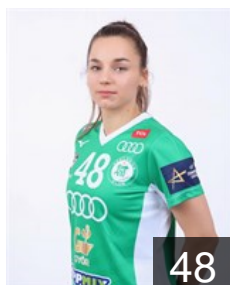

 KOR

Ryu Eun Hee

Position: Right Back
Place of birth: Incheon
Date of birth: 24.02.1990
Height: 178 cm

 HUN

Schatzl Nadine

Position: Left Wing
Place of birth: München
Date of birth: 19.11.1993
Height: 173 cm

 NOR

Solberg Silje Margaretha

Position: Goalkeeper
Place of birth: Bærum
Date of birth: 16.06.1990
Height: 178 cm

 FRA

Tervel Raphaëlle

Position: Line Player
Place of birth: Besancon
Date of birth: 21.04.1979
Height: 178 cm

 DEN

Toft Sandra

Position: Goalkeeper
Place of birth: GRIBSKOV
Date of birth: 18.10.1989
Height: 176 cm

CLUB COMPETITIONS - DELEGATION LIST

EHF Champions League Women 2022/23

 HUN Györi Audi ETO KC - Players

Left Club

 HUN

Faluvégi Dorottya

Position: Right Wing

Place of birth: Budapest

Date of birth: 31.03.1998

Height: 170 cm

Left Club on 20.06.2023