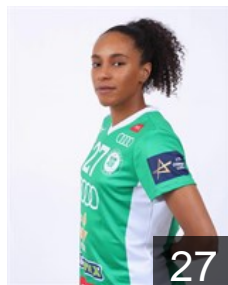

 HUN

Györi Alexa

Position: Goalkeeper
Place of birth: Szombathely
Date of birth: 19.02.2004
Height: 177 cm

 HUN

Györi-Lukács Viktória

Position: Right Wing
Place of birth: Budapest
Date of birth: 31.10.1995
Height: 168 cm

 DEN

Hansen Anne Mette

Position: Left Back
Place of birth: Glostrup
Date of birth: 25.08.1994
Height: 185 cm

 DEN

Haugsted Line

Position: Left Back
Place of birth: Skive
Date of birth: 11.11.1994
Height: 179 cm

 NOR

Kristiansen V.

Position: Left Back
Place of birth: Stavanger
Date of birth: 10.07.1990
Height: 175 cm

CLUB COMPETITIONS - DELEGATION LIST

EHF Champions League Women 2022/23

 HUN Györi Audi ETO KC - Players

 FRA

Leynaud Amandine

Position: Goalkeeper
Place of birth: Aubenas
Date of birth: 02.05.1986
Height: 178 cm

 FRA

Nze Minko Estelle

Position: Centre Back
Place of birth: Saint-Sébastien-
Date of birth: 11.08.1991
Height: 178 cm