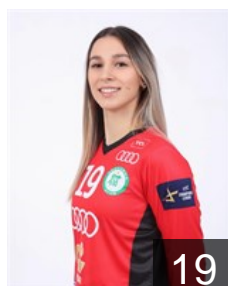

 MNE

Despotovic Jelena

Position: Right Back
Place of birth: Podgorica
Date of birth: 30.04.1994
Height: 183 cm

 HUN

Farkas Júlia

Position: Centre Back
Place of birth: Sárvár
Date of birth: 01.08.2004
Height: 172 cm

 HUN

Fodor Csenge Réka

Position: Left Wing
Place of birth: Keszthely
Date of birth: 23.04.1999
Height: 174 cm

 SLO

Gros Ana

Position: Right Back
Place of birth: Slovenj Gradec
Date of birth: 21.01.1991
Height: 186 cm

 HUN

Györi Alexa

Position: Goalkeeper
Place of birth: Szombathely
Date of birth: 19.02.2004
Height: 177 cm

 HUN

Györi-Lukács Viktória

Position: Right Wing
Place of birth: Budapest
Date of birth: 31.10.1995
Height: 168 cm