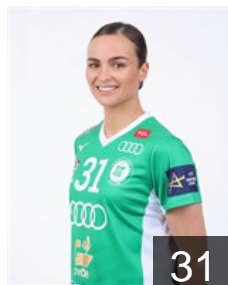

CLUB COMPETITIONS - DELEGATION LIST

EHF Champions League Women 2022/23

 HUN Györi Audi ETO KC - Players

 SWE

Blohm Linn

Position: Line Player
Place of birth: Ingarö
Date of birth: 20.05.1992
Height: 180 cm

 NED

Broch Yvette

Position: Line Player
Place of birth: Monster
Date of birth: 23.12.1990
Height: 185 cm

 NOR

Dale Kari Brattset

Position: Line Player
Place of birth: Fredrikstad
Date of birth: 15.02.1991
Height: 183 cm