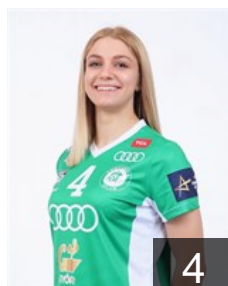

 NOR

Kristiansen V.

Position: Left Back
Place of birth: Stavanger
Date of birth: 10.07.1990
Height: 175 cm

CLUB COMPETITIONS - DELEGATION LIST

EHF Champions League Women 2022/23

 HUN Györi Audi ETO KC - Players

 FRA

Leynaud Amandine

Position: Goalkeeper
Place of birth: Aubenas
Date of birth: 02.05.1986
Height: 178 cm

 FRA

Nze Minko Estelle

Position: Centre Back
Place of birth: Saint-Sébastien-
Date of birth: 11.08.1991
Height: 178 cm

 NOR

Oftedal Stine Bredal

Position: Centre Back
Place of birth: Oslo
Date of birth: 25.09.1991
Height: 168 cm

 HUN

Ogonovszky Eszter

Position: Right Back
Place of birth: Komárom
Date of birth: 14.07.2003
Height: 178 cm

 KOR

Ryu Eun Hee

Position: Right Back
Place of birth: Incheon
Date of birth: 24.02.1990
Height: 178 cm

 HUN

Schatzl Nadine

Position: Left Wing
Place of birth: München
Date of birth: 19.11.1993
Height: 173 cm