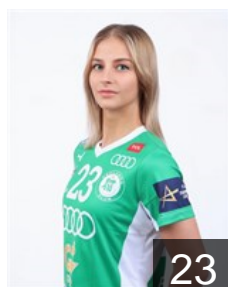

 MNE

Despotovic Jelena

Position: Right Back
Place of birth: Podgorica
Date of birth: 30.04.1994
Height: 183 cm

 HUN

Farkas Júlia

Position: Centre Back
Place of birth: Sárvár
Date of birth: 01.08.2004
Height: 172 cm

 HUN

Fodor Csenge Réka

Position: Left Wing
Place of birth: Keszthely
Date of birth: 23.04.1999
Height: 174 cm

 SLO

Gros Ana

Position: Right Back
Place of birth: Slovenj Gradec
Date of birth: 21.01.1991
Height: 186 cm

 HUN

Györi Alexa

Position: Goalkeeper
Place of birth: Szombathely
Date of birth: 19.02.2004
Height: 177 cm

 HUN

Györi-Lukács Viktória

Position: Right Wing
Place of birth: Budapest
Date of birth: 31.10.1995
Height: 168 cm