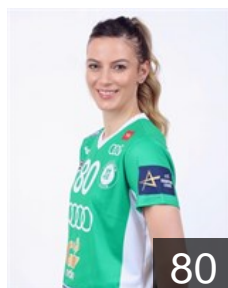

CLUB COMPETITIONS - DELEGATION LIST

EHF Champions League Women 2022/23

 HUN Györi Audi ETO KC - Players

 SWE

Blohm Linn

Position: Line Player
Place of birth: Ingarö
Date of birth: 20.05.1992
Height: 180 cm

 NED

Broch Yvette

Position: Line Player
Place of birth: Monster
Date of birth: 23.12.1990
Height: 185 cm

 NOR

Dale Kari Brattset

Position: Line Player
Place of birth: Fredrikstad
Date of birth: 15.02.1991
Height: 183 cm

 MNE

Despotovic Jelena

Position: Right Back
Place of birth: Podgorica
Date of birth: 30.04.1994
Height: 183 cm

 HUN

Farkas Júlia

Position: Centre Back
Place of birth: Sárvár
Date of birth: 01.08.2004
Height: 172 cm