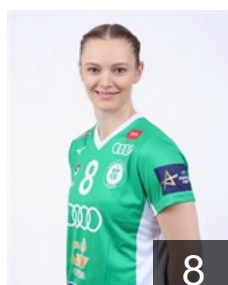

 HUN

Fodor Csenge Réka

Position: Left Wing
Place of birth: Keszthely
Date of birth: 23.04.1999
Height: 174 cm

 SLO

Gros Ana

Position: Right Back
Place of birth: Slovenj Gradec
Date of birth: 21.01.1991
Height: 186 cm

 HUN

Györi Alexa

Position: Goalkeeper
Place of birth: Szombathely
Date of birth: 19.02.2004
Height: 177 cm

 HUN

Györi-Lukács Viktória

Position: Right Wing
Place of birth: Budapest
Date of birth: 31.10.1995
Height: 168 cm

 DEN

Hansen Anne Mette

Position: Left Back
Place of birth: Glostrup
Date of birth: 25.08.1994
Height: 185 cm

 DEN

Haugsted Line

Position: Left Back
Place of birth: Skive
Date of birth: 11.11.1994
Height: 179 cm