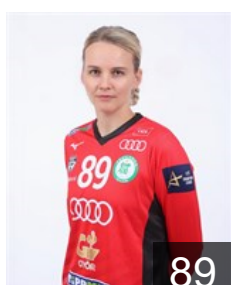

 KOR

Ryu Eun Hee

Position: Right Back
Place of birth: Incheon
Date of birth: 24.02.1990
Height: 178 cm

 HUN

Schatzl Nadine

Position: Left Wing
Place of birth: München
Date of birth: 19.11.1993
Height: 173 cm

 NOR

Solberg Silje Margaretha

Position: Goalkeeper
Place of birth: Bærum
Date of birth: 16.06.1990
Height: 178 cm

 FRA

Tervel Raphaëlle

Position: Line Player
Place of birth: Besancon
Date of birth: 21.04.1979
Height: 178 cm

 DEN

Toft Sandra

Position: Goalkeeper
Place of birth: GRIBSKOV
Date of birth: 18.10.1989
Height: 176 cm

CLUB COMPETITIONS - DELEGATION LIST

EHF Champions League Women 2022/23

 HUN Györi Audi ETO KC - Players