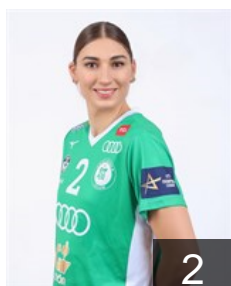

 HUN

Fodor Csenge Réka

Position: Left Wing
Place of birth: Keszthely
Date of birth: 23.04.1999
Height: 174 cm

 SLO

Gros Ana

Position: Right Back
Place of birth: Slovenj Gradec
Date of birth: 21.01.1991
Height: 186 cm

 HUN

Györi Alexa

Position: Goalkeeper
Place of birth: Szombathely
Date of birth: 19.02.2004
Height: 177 cm

 HUN

Györi-Lukács Viktória

Position: Right Wing
Place of birth: Budapest
Date of birth: 31.10.1995
Height: 168 cm

 DEN

Hansen Anne Mette

Position: Left Back
Place of birth: Glostrup
Date of birth: 25.08.1994
Height: 185 cm

 DEN

Haugsted Line

Position: Left Back
Place of birth: Skive
Date of birth: 11.11.1994
Height: 179 cm