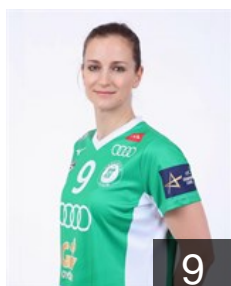

 NED

Broch Yvette

Position: Line Player
Place of birth: Monster
Date of birth: 23.12.1990
Height: 185 cm

 NOR

Dale Kari Brattset

Position: Line Player
Place of birth: Fredrikstad
Date of birth: 15.02.1991
Height: 183 cm

 MNE

Despotovic Jelena

Position: Right Back
Place of birth: Podgorica
Date of birth: 30.04.1994
Height: 183 cm

 HUN

Farkas Júlia

Position: Centre Back
Place of birth: Sárvár
Date of birth: 01.08.2004
Height: 172 cm

 HUN

Fodor Csenge Réka

Position: Left Wing
Place of birth: Keszthely
Date of birth: 23.04.1999
Height: 174 cm

 SLO

Gros Ana

Position: Right Back
Place of birth: Slovenj Gradec
Date of birth: 21.01.1991
Height: 186 cm

 HUN

Györi Alexa

Position: Goalkeeper
Place of birth: Szombathely
Date of birth: 19.02.2004
Height: 177 cm

 HUN

Györi-Lukács Viktória

Position: Right Wing
Place of birth: Budapest
Date of birth: 31.10.1995
Height: 168 cm