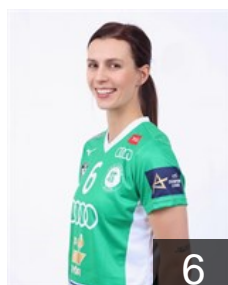

 FRA

Leynaud Amandine

Position: Goalkeeper
Place of birth: Aubenas
Date of birth: 02.05.1986
Height: 178 cm

 FRA

Nze Minko Estelle

Position: Centre Back
Place of birth: Saint-Sébastien-
Date of birth: 11.08.1991
Height: 178 cm

 NOR

Oftedal Stine Bredal

Position: Centre Back
Place of birth: Oslo
Date of birth: 25.09.1991
Height: 168 cm

 HUN

Ogonovszky Eszter

Position: Right Back
Place of birth: Komárom
Date of birth: 14.07.2003
Height: 178 cm

 KOR

Ryu Eun Hee

Position: Right Back
Place of birth: Incheon
Date of birth: 24.02.1990
Height: 178 cm

 HUN

Schatzl Nadine

Position: Left Wing
Place of birth: München
Date of birth: 19.11.1993
Height: 173 cm