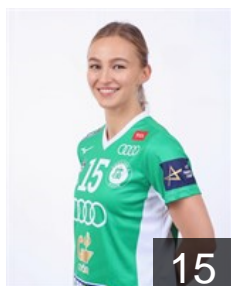

 NOR

Kristiansen V.

Position: Left Back
Place of birth: Stavanger
Date of birth: 10.07.1990
Height: 175 cm

CLUB COMPETITIONS - DELEGATION LIST

EHF Champions League Women 2022/23

 HUN Györi Audi ETO KC - Players

 FRA

Leynaud Amandine

Position: Goalkeeper
Place of birth: Aubenas
Date of birth: 02.05.1986
Height: 178 cm

 FRA

Nze Minko Estelle

Position: Centre Back
Place of birth: Saint-Sébastien-
Date of birth: 11.08.1991
Height: 178 cm

 NOR

Oftedal Stine Bredal

Position: Centre Back
Place of birth: Oslo
Date of birth: 25.09.1991
Height: 168 cm

 HUN

Ogonovszky Eszter

Position: Right Back
Place of birth: Komárom
Date of birth: 14.07.2003
Height: 178 cm

 KOR

Ryu Eun Hee

Position: Right Back
Place of birth: Incheon
Date of birth: 24.02.1990
Height: 178 cm

 HUN

Schatzl Nadine

Position: Left Wing
Place of birth: München
Date of birth: 19.11.1993
Height: 173 cm