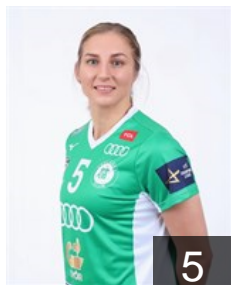

CLUB COMPETITIONS - DELEGATION LIST

EHF Champions League Women 2022/23

 HUN Györi Audi ETO KC - Players

 SWE

Blohm Linn

Position: Line Player
Place of birth: Ingarö
Date of birth: 20.05.1992
Height: 180 cm

 NED

Broch Yvette

Position: Line Player
Place of birth: Monster
Date of birth: 23.12.1990
Height: 185 cm

 NOR

Dale Kari Brattset

Position: Line Player
Place of birth: Fredrikstad
Date of birth: 15.02.1991
Height: 183 cm