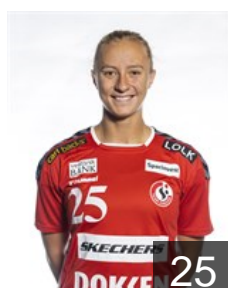

 DEN

**Milling Amalie**

Position: Goalkeeper  
Place of birth: Hørsholm  
Date of birth: 27.12.1999  
Height: 186 cm

 DEN

**Møller Michala Elsberg**

Position: Left Back  
Place of birth: Aalborg  
Date of birth: 16.02.2000  
Height: 178 cm

 NOR

**Mørk Nora**

Position: Right Back  
Place of birth: Oslo  
Date of birth: 05.04.1991  
Height: 167 cm

 DEN

**Nielsen Kaja Kamp**

Position: Line Player  
Place of birth: Rebild  
Date of birth: 29.04.1994  
Height: 172 cm

 DEN

**Petersen Anne Tolstrup**

Position: Right Wing  
Place of birth: Aarhus  
Date of birth: 07.03.1995  
Height: 173 cm

 DEN

**Poulsen Rikke**

Position: Goalkeeper  
Place of birth: Holstebro  
Date of birth: 20.04.1986  
Height: 177 cm

 NOR

**Reistad Henny Ella**

Position: Centre Back  
Place of birth: Bærum  
Date of birth: 09.02.1999  
Height: 181 cm

 DEN

**Sall Julie Ami**

Position: Left Wing  
Place of birth: Esbjerg  
Date of birth: 21.11.2004  
Height: 162 cm