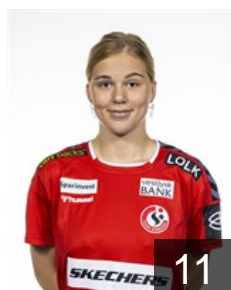

# CLUB COMPETITIONS - DELEGATION LIST

EHF Champions League Women 2022/23

 DEN Team Esbjerg - Players

 NOR

**Breistøl Kristine**

Position: Left Back  
Place of birth: Oslo  
Date of birth: 23.08.1993  
Height: 193 cm

 DEN

**Brinch-Nielsen Mia**

Position: Line Player  
Place of birth: Esbjerg  
Date of birth: 07.05.2004  
Height: 178 cm

 NOR

**Frafjord Marit Malm**

Position: Line Player  
Place of birth: Tromsø  
Date of birth: 25.11.1985  
Height: 182 cm

 DEN

**Gade Caroline**

Position: Right Wing  
Place of birth: Esbjerg  
Date of birth: 11.07.2004  
Height: 169 cm

 DEN

**Heide Kirstine-Marie**

Position: Right Wing  
Place of birth: Esbjerg  
Date of birth: 18.07.2004  
Height: 172 cm

 DEN

**Heindahl K.**

Position: Line Player  
Place of birth: Rudersdal  
Date of birth: 26.03.1992  
Height: 185 cm

 NOR

**Ingstad Vilde Mortensen**

Position: Line Player  
Place of birth: Oslo  
Date of birth: 18.12.1994  
Height: 178 cm