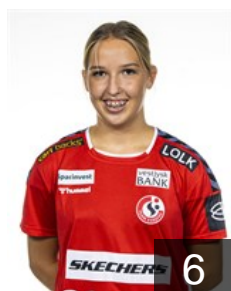

 DEN

**Heindahl K.**

Position: Line Player  
Place of birth: Rudersdal  
Date of birth: 26.03.1992  
Height: 185 cm

 NOR

**Ingstad Vilde Mortensen**

Position: Line Player  
Place of birth: Oslo  
Date of birth: 18.12.1994  
Height: 178 cm

 NOR

**Jacobsen Julie Bøe**

Position: Centre Back  
Place of birth: Lørenskog  
Date of birth: 23.06.1998  
Height: 168 cm

 NOR

**Jacobsen Marit Røsberg**

Position: Right Wing  
Place of birth: Narvik  
Date of birth: 25.02.1994  
Height: 165 cm

 DEN

**Jørgensen Myers L.**

Position: Right Back  
Place of birth: Hvidovre  
Date of birth: 31.12.1989  
Height: 186 cm

 DEN

**Krell Signe Damgaard**

Position: Centre Back  
Place of birth: Esbjerg  
Date of birth: 21.02.2003  
Height: 176 cm

 DEN

**Kristensen Anna Opstrup**

Position: Goalkeeper  
Place of birth: Skanderborg  
Date of birth: 25.10.2000  
Height: 184 cm