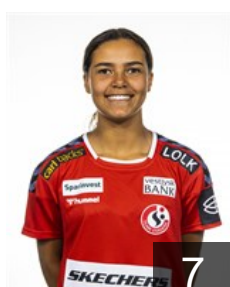

 NOR

**Mørk Nora**

Position: Right Back  
Place of birth: Oslo  
Date of birth: 05.04.1991  
Height: 167 cm

 DEN

**Nielsen Kaja Kamp**

Position: Line Player  
Place of birth: Rebild  
Date of birth: 29.04.1994  
Height: 172 cm

 DEN

**Petersen Anne Tolstrup**

Position: Right Wing  
Place of birth: Aarhus  
Date of birth: 07.03.1995  
Height: 173 cm

 DEN

**Poulsen Rikke**

Position: Goalkeeper  
Place of birth: Holstebro  
Date of birth: 20.04.1986  
Height: 177 cm

 NOR

**Reistad Henny Ella**

Position: Centre Back  
Place of birth: Bærum  
Date of birth: 09.02.1999  
Height: 181 cm

 DEN

**Sall Julie Ami**

Position: Left Wing  
Place of birth: Esbjerg  
Date of birth: 21.11.2004  
Height: 162 cm