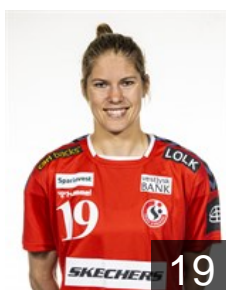

 DEN

**Heindahl K.**

Position: Line Player  
Place of birth: Rudersdal  
Date of birth: 26.03.1992  
Height: 185 cm

 NOR

**Ingstad Vilde Mortensen**

Position: Line Player  
Place of birth: Oslo  
Date of birth: 18.12.1994  
Height: 178 cm

 NOR

**Jacobsen Julie Bøe**

Position: Centre Back  
Place of birth: Lørenskog  
Date of birth: 23.06.1998  
Height: 168 cm

 NOR

**Jacobsen Marit Røsberg**

Position: Right Wing  
Place of birth: Narvik  
Date of birth: 25.02.1994  
Height: 165 cm

 DEN

**Jørgensen Myers L.**

Position: Right Back  
Place of birth: Hvidovre  
Date of birth: 31.12.1989  
Height: 186 cm

 DEN

**Krell Signe Damgaard**

Position: Centre Back  
Place of birth: Esbjerg  
Date of birth: 21.02.2003  
Height: 176 cm

 DEN

**Kristensen Anna Opstrup**

Position: Goalkeeper  
Place of birth: Skanderborg  
Date of birth: 25.10.2000  
Height: 184 cm