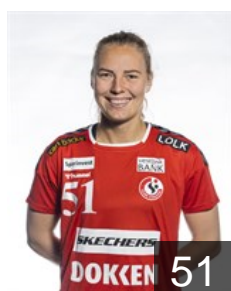

# CLUB COMPETITIONS - DELEGATION LIST

EHF Champions League Women 2022/23

 DEN Team Esbjerg - Players

 NOR

**Breistøl Kristine**

Position: Left Back  
Place of birth: Oslo  
Date of birth: 23.08.1993  
Height: 193 cm

 DEN

**Brinch-Nielsen Mia**

Position: Line Player  
Place of birth: Esbjerg  
Date of birth: 07.05.2004  
Height: 178 cm

 NOR

**Frafjord Marit Malm**

Position: Line Player  
Place of birth: Tromsø  
Date of birth: 25.11.1985  
Height: 182 cm

 DEN

**Gade Caroline**

Position: Right Wing  
Place of birth: Esbjerg  
Date of birth: 11.07.2004  
Height: 169 cm

 DEN

**Heide Kirstine-Marie**

Position: Right Wing  
Place of birth: Esbjerg  
Date of birth: 18.07.2004  
Height: 172 cm

 DEN

**Heindahl K.**

Position: Line Player  
Place of birth: Rudersdal  
Date of birth: 26.03.1992  
Height: 185 cm

 NOR

**Ingstad Vilde Mortensen**

Position: Line Player  
Place of birth: Oslo  
Date of birth: 18.12.1994  
Height: 178 cm