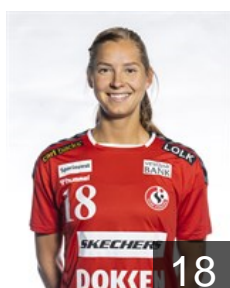

 NOR

**Mørk Nora**

Position: Right Back  
Place of birth: Oslo  
Date of birth: 05.04.1991  
Height: 167 cm

 DEN

**Nielsen Kaja Kamp**

Position: Line Player  
Place of birth: Rebild  
Date of birth: 29.04.1994  
Height: 172 cm

 DEN

**Petersen Anne Tolstrup**

Position: Right Wing  
Place of birth: Aarhus  
Date of birth: 07.03.1995  
Height: 173 cm

 DEN

**Poulsen Rikke**

Position: Goalkeeper  
Place of birth: Holstebro  
Date of birth: 20.04.1986  
Height: 177 cm

 NOR

**Reistad Henny Ella**

Position: Centre Back  
Place of birth: Bærum  
Date of birth: 09.02.1999  
Height: 181 cm

 DEN

**Sall Julie Ami**

Position: Left Wing  
Place of birth: Esbjerg  
Date of birth: 21.11.2004  
Height: 162 cm

 NOR

**Solberg-Isaksen S.**

Position: Left Wing  
Place of birth: Bærum  
Date of birth: 16.06.1990  
Height: 178 cm

 DEN

**Tranborg Mette**

Position: Right Back  
Place of birth: Aarhus  
Date of birth: 01.01.1996  
Height: 192 cm