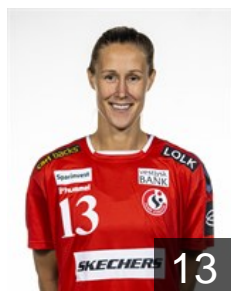

# CLUB COMPETITIONS - DELEGATION LIST

EHF Champions League Women 2022/23

 DEN Team Esbjerg - Players

 NOR

**Breistøl Kristine**

Position: Left Back  
Place of birth: Oslo  
Date of birth: 23.08.1993  
Height: 193 cm

 DEN

**Brinch-Nielsen Mia**

Position: Line Player  
Place of birth: Esbjerg  
Date of birth: 07.05.2004  
Height: 178 cm

 NOR

**Frafjord Marit Malm**

Position: Line Player  
Place of birth: Tromsø  
Date of birth: 25.11.1985  
Height: 182 cm

 DEN

**Gade Caroline**

Position: Right Wing  
Place of birth: Esbjerg  
Date of birth: 11.07.2004  
Height: 169 cm

 DEN

**Heide Kirstine-Marie**

Position: Right Wing  
Place of birth: Esbjerg  
Date of birth: 18.07.2004  
Height: 172 cm