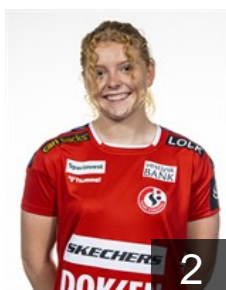

# CLUB COMPETITIONS - DELEGATION LIST

EHF Champions League Women 2022/23

 DEN Team Esbjerg - Players

 NOR

**Breistøl Kristine**

Position: Left Back  
Place of birth: Oslo  
Date of birth: 23.08.1993  
Height: 193 cm

 DEN

**Brinch-Nielsen Mia**

Position: Line Player  
Place of birth: Esbjerg  
Date of birth: 07.05.2004  
Height: 178 cm

 NOR

**Frafjord Marit Malm**

Position: Line Player  
Place of birth: Tromsø  
Date of birth: 25.11.1985  
Height: 182 cm

 DEN

**Gade Caroline**

Position: Right Wing  
Place of birth: Esbjerg  
Date of birth: 11.07.2004  
Height: 169 cm

 DEN

**Heide Kirstine-Marie**

Position: Right Wing  
Place of birth: Esbjerg  
Date of birth: 18.07.2004  
Height: 172 cm