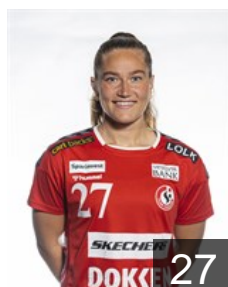

# CLUB COMPETITIONS - DELEGATION LIST

EHF Champions League Women 2022/23

 DEN Team Esbjerg - Players

 DEN

**Lund Stine**

Position: Goalkeeper  
Place of birth: Esbjerg  
Date of birth: 08.05.2003  
Height: 179 cm

 DEN

**Milling Amalie**

Position: Goalkeeper  
Place of birth: Hørsholm  
Date of birth: 27.12.1999  
Height: 186 cm

 DEN

**Møller Michala Elsberg**

Position: Left Back  
Place of birth: Aalborg  
Date of birth: 16.02.2000  
Height: 178 cm

 NOR

**Mørk Nora**

Position: Right Back  
Place of birth: Oslo  
Date of birth: 05.04.1991  
Height: 167 cm

 DEN

**Nielsen Kaja Kamp**

Position: Line Player  
Place of birth: Rebild  
Date of birth: 29.04.1994  
Height: 172 cm

 DEN

**Petersen Anne Tolstrup**

Position: Right Wing  
Place of birth: Aarhus  
Date of birth: 07.03.1995  
Height: 173 cm

 DEN

**Poulsen Rikke**

Position: Goalkeeper  
Place of birth: Holstebro  
Date of birth: 20.04.1986  
Height: 177 cm