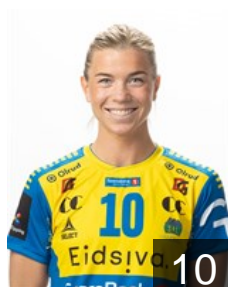

 NOR

**Nestaker Guro**

Position: Left Back  
Place of birth: Gjøvik  
Date of birth: 15.08.1998  
Height: 181 cm

 NOR

**Obaidli Anniken**

Position: Centre Back  
Place of birth: Molde  
Date of birth: 22.06.1995  
Height: 172 cm

 NOR

**Raasok Eli Marie**

Position: Goalkeeper  
Place of birth: Fredrikstad  
Date of birth: 21.11.1996  
Height: 175 cm

 NOR

**Svendsberget Marthine**

Position: Left Wing  
Place of birth: Hamar  
Date of birth: 14.01.2001  
Height: 170 cm

 NOR

**Venn Kristin**

Position: Left Wing  
Place of birth: Orkdal  
Date of birth: 05.03.1994  
Height: 169 cm