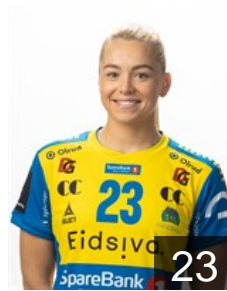

# CLUB COMPETITIONS - DELEGATION LIST

EHF Champions League Women 2022/23

 NOR *Storhamar Handball Elite - Players*

 NOR

**Abdula Tina**

Position: Right Wing  
Place of birth: North Macedonia  
Date of birth: 20.09.1997  
Height: 164 cm

 NOR

**Amundsen Susanne Liberg**

Position: Left Wing  
Place of birth: Elverum  
Date of birth: 20.08.2002  
Height: 160 cm

 NOR

**Bruce Monika Høistad**

Position: Left Back  
Place of birth: Lillehammer  
Date of birth: 17.11.2001  
Height: 175 cm

 NOR

**Ellertsen Line**

Position: Right Back  
Place of birth: Stavanger  
Date of birth: 04.06.1998  
Height: 172 cm

 NOR

**Enger Mathea**

Position: Centre Back  
Place of birth: Elverum  
Date of birth: 09.07.2004  
Height: 170 cm

 SWE

**Fredriksson Moa Amanda**

Position: Line Player  
Place of birth: Gothenburg  
Date of birth: 17.12.1991  
Height: 173 cm

 NOR

**Grønlund Sofie Ege**

Position: Goalkeeper  
Place of birth: Bergen  
Date of birth: 03.04.1999  
Height: 176 cm