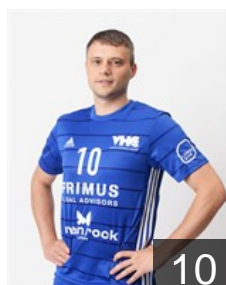

 LTU

Morkunas Giedrius

Position: Goalkeeper
Place of birth:
Date of birth: 07.11.1987
Height: 188 cm
Weight: 84 kg

 LTU

Palevicius Laurynas

Position: Right Wing
Place of birth:
Date of birth: 23.04.1990
Height: 183 cm
Weight: 80 kg

 LTU

Paskevicius Rytis

Position: Centre Back
Place of birth: Vilnius
Date of birth: 02.08.2001
Height: 182 cm
Weight: 83 kg

CLUB COMPETITIONS - DELEGATION LIST

EHF European Cup Men 2021/22

 LTU VHC Sviesa - Players

 LTU

Peleda Edmundas

Position: Goalkeeper
Place of birth:
Date of birth: 05.10.1992
Height: 189 cm
Weight: 84 kg

 LTU

Pleta Skirmantas

Position: Left Wing
Place of birth:
Date of birth: 02.12.1989
Height: 181 cm
Weight: 70 kg