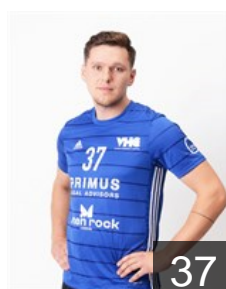

 LTU

Paskevicius Rytis

Position: Centre Back
Place of birth: Vilnius
Date of birth: 02.08.2001
Height: 182 cm
Weight: 83 kg

CLUB COMPETITIONS - DELEGATION LIST

EHF European Cup Men 2021/22

 LTU VHC Sviesa - Players

 LTU

Peleda Edmundas

Position: Goalkeeper
Place of birth:
Date of birth: 05.10.1992
Height: 189 cm
Weight: 84 kg

 LTU

Pleta Skirmantas

Position: Left Wing
Place of birth:
Date of birth: 02.12.1989
Height: 181 cm
Weight: 70 kg

 LTU

Pranckevicius Matas

Position: Goalkeeper
Place of birth:
Date of birth: 14.01.1998
Height: 192 cm
Weight: 93 kg

 LTU

Pukas Domantas

Position: Line Player
Place of birth:
Date of birth: 03.09.1997
Height: 196 cm
Weight: 106 kg