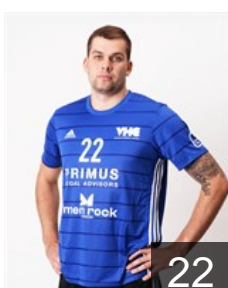

 LTU

Peleda Edmundas

Position: Goalkeeper
Place of birth:
Date of birth: 05.10.1992
Height: 189 cm
Weight: 84 kg

 LTU

Pleta Skirmantas

Position: Left Wing
Place of birth:
Date of birth: 02.12.1989
Height: 181 cm
Weight: 70 kg

 LTU

Pranckevicius Matas

Position: Goalkeeper
Place of birth:
Date of birth: 14.01.1998
Height: 192 cm
Weight: 93 kg

 LTU

Pukas Domantas

Position: Line Player
Place of birth:
Date of birth: 03.09.1997
Height: 196 cm
Weight: 106 kg

 LTU

Ramunis Rosvaldas

Position: Left Back
Place of birth: Vilnius
Date of birth: 08.01.1996
Height: 204 cm
Weight: 114 kg

 LTU

Rasakevicius Tadas

Position: Centre Back
Place of birth:
Date of birth: 08.06.1999
Height: 187 cm
Weight: 94 kg