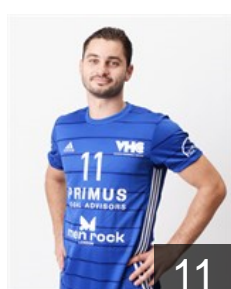

 EGY

Mahmoud F.

Position: Left Back
Place of birth: Asyut
Date of birth: 22.06.1994
Height: 187 cm
Weight: 98 kg

 LTU

Markiavicius Taurintas

Position: Left Wing
Place of birth: Varena
Date of birth: 10.05.2000
Height: 184 cm
Weight: 75 kg

 LTU

Morkunas Giedrius

Position: Goalkeeper
Place of birth:
Date of birth: 07.11.1987
Height: 188 cm
Weight: 84 kg

 LTU

Palevicius Laurynas

Position: Right Wing
Place of birth:
Date of birth: 23.04.1990
Height: 183 cm
Weight: 80 kg