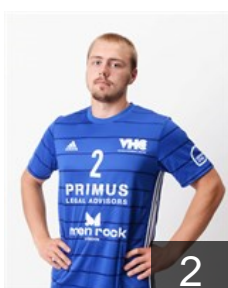

 LTU

Sinkevicius Eimantas

Position: Right Back
Place of birth: Utena
Date of birth: 01.04.2000
Height: 184 cm
Weight: 82 kg

 LTU

Svilpa Arturas

Position: Left Wing
Place of birth: Utena
Date of birth: 14.07.1987
Height: 183 cm
Weight: 90 kg

 LTU

Ugianskis Sarunas

Position: Centre Back
Place of birth: Utena
Date of birth: 25.01.1994
Height: 186 cm
Weight: 89 kg

 LTU

Urvikis Mantas

Position: Left Wing
Place of birth: Salcininkai
Date of birth: 06.06.2003
Height: 191 cm
Weight: 80 kg