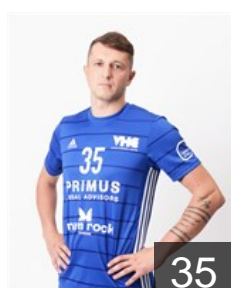

LTU

Drabavicius Valdas

Position: Right Wing
Place of birth:
Date of birth: 21.06.1990
Height: 188 cm
Weight: 79 kg