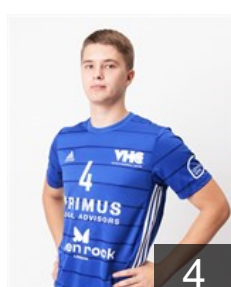

 LTU

Jonusauskas Domantas

Position: Goalkeeper
Place of birth: Vilnius
Date of birth: 15.10.2001
Height: 186 cm
Weight: 86 kg

 LTU

Jonuska Ignas

Position: Left Wing
Place of birth: Vinius
Date of birth: 09.08.1995
Height: 184 cm
Weight: 83 kg

 EGY

Mahmoud F.

Position: Left Back
Place of birth: Asyut
Date of birth: 22.06.1994
Height: 187 cm
Weight: 98 kg

 LTU

Markiavicius Taurintas

Position: Left Wing
Place of birth: Varena
Date of birth: 10.05.2000
Height: 184 cm
Weight: 75 kg