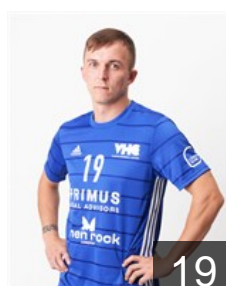

 LTU

Peleda Edmundas

Position: Goalkeeper
Place of birth:
Date of birth: 05.10.1992
Height: 189 cm
Weight: 84 kg

 LTU

Pleta Skirmantas

Position: Left Wing
Place of birth:
Date of birth: 02.12.1989
Height: 181 cm
Weight: 70 kg

 LTU

Pranckevicius Matas

Position: Goalkeeper
Place of birth:
Date of birth: 14.01.1998
Height: 192 cm
Weight: 93 kg

 LTU

Pukas Domantas

Position: Line Player
Place of birth:
Date of birth: 03.09.1997
Height: 196 cm
Weight: 106 kg

 LTU

Ramunis Rosvaldas

Position: Left Back
Place of birth: Vilnius
Date of birth: 08.01.1996
Height: 204 cm
Weight: 114 kg

 LTU

Rasakevicius Tadas

Position: Centre Back
Place of birth:
Date of birth: 08.06.1999
Height: 187 cm
Weight: 94 kg

 LTU

Sinkevicius Eimantas

Position: Right Back
Place of birth: Utena
Date of birth: 01.04.2000
Height: 184 cm
Weight: 82 kg

 LTU

Svilpa Arturas

Position: Left Wing
Place of birth: Utena
Date of birth: 14.07.1987
Height: 183 cm
Weight: 90 kg