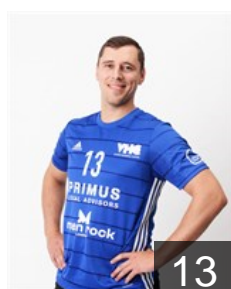

CLUB COMPETITIONS - DELEGATION LIST

EHF European Cup Men 2021/22

 LTU VHC Sviesa - Players

 LTU

Adomenas Modestas

Position: Right Wing
Place of birth: Moletai
Date of birth: 07.02.2002
Height: 188 cm
Weight: 80 kg

 LTU

Antonovicius Karolis

Position: Centre Back
Place of birth: Vilnius
Date of birth: 20.03.1997
Height: 186 cm
Weight: 83 kg

 LTU

Bernatavicius Tomas

Position: Centre Back
Place of birth: Vilnius
Date of birth: 24.11.1991
Height: 194 cm
Weight: 100 kg