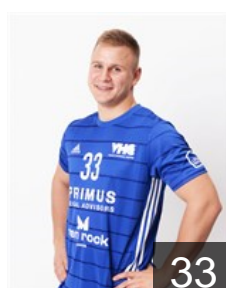

 LTU

Peleda Edmundas

Position: Goalkeeper
Place of birth:
Date of birth: 05.10.1992
Height: 189 cm
Weight: 84 kg

 LTU

Pleta Skirmantas

Position: Left Wing
Place of birth:
Date of birth: 02.12.1989
Height: 181 cm
Weight: 70 kg

 LTU

Pranckevicius Matas

Position: Goalkeeper
Place of birth:
Date of birth: 14.01.1998
Height: 192 cm
Weight: 93 kg

 LTU

Pukas Domantas

Position: Line Player
Place of birth:
Date of birth: 03.09.1997
Height: 196 cm
Weight: 106 kg

 LTU

Ramunis Rosvaldas

Position: Left Back
Place of birth: Vilnius
Date of birth: 08.01.1996
Height: 204 cm
Weight: 114 kg

 LTU

Rasakevicius Tadas

Position: Centre Back
Place of birth:
Date of birth: 08.06.1999
Height: 187 cm
Weight: 94 kg