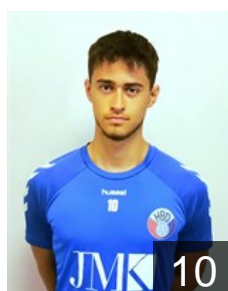

## Mauruschatt Dan

Position: Line Player  
Place of birth: Dudelange  
Date of birth: 30.12.1993  
Height: 189 cm  
Weight: 93 kg

 LUX

## Molitor Mikel

Position: Left Wing  
Place of birth: Dudelange  
Date of birth: 08.01.1993  
Height: 180 cm  
Weight: 84 kg

 LUX

## Schuster Youri Stefan

Position: Left Back  
Place of birth: Esch-sur-Alzette  
Date of birth: 14.03.2002  
Height: 185 cm  
Weight: 82 kg

 LUX