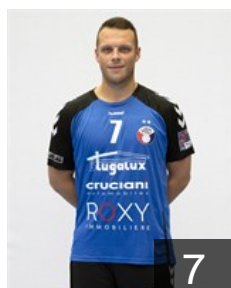

CLUB COMPETITIONS - DELEGATION LIST

EHF European Cup Men 2021/22

LUX HB Dudelange - Players

LUX

Mauruschatt Dan

Position: Line Player
Place of birth: Dudelange
Date of birth: 30.12.1993
Height: 189 cm
Weight: 93 kg