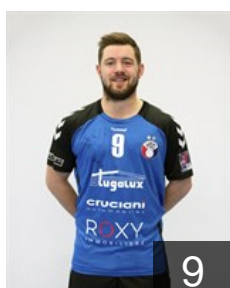

## Etute Samuel Itua

Position: Back  
Place of birth: Esch-sur-Alzette  
Date of birth: 02.08.2004  
Height: 188 cm  
Weight: 90 kg

 LUX

## Herrmann Mika

Position: Goalkeeper  
Place of birth:  
Date of birth: 14.10.1996  
Height: 187 cm  
Weight: 115 kg

 LUX

## Hippert Frank

Position: Centre Back  
Place of birth: Dudelange  
Date of birth: 29.06.1995  
Height: 180 cm  
Weight: 97 kg

 LUX