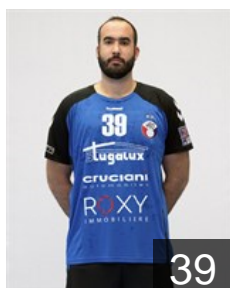

# CLUB COMPETITIONS - DELEGATION LIST

EHF European Cup Men 2021/22

 LUX HB Dudelange - Players

 FRA

## Anic Mario

Position: Line Player  
Place of birth: Montpellier  
Date of birth: 05.08.1991  
Height: 202 cm  
Weight: 113 kg

 LUX