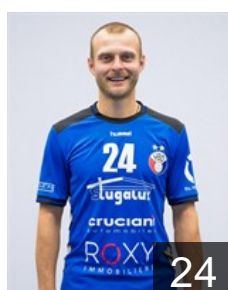

## Schuster Youri Stefan

Position: Left Back  
Place of birth: Esch-sur-Alzette  
Date of birth: 14.03.2002  
Height: 185 cm  
Weight: 82 kg

 LUX

## Seince Athur

Position: Left Wing  
Place of birth: Esch-sur-Alzette  
Date of birth: 01.08.2003  
Height: 185 cm  
Weight: 75 kg

 LUX

## Steffen Luka

Position: Line Player  
Place of birth: Esch-sur-Alzette  
Date of birth: 08.03.2002  
Height: 185 cm  
Weight: 85 kg

 POL