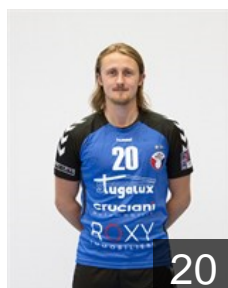

## Köller Fynn

Position: Right Wing  
Place of birth: Luxembourg  
Date of birth: 12.12.2003  
Height: 186 cm  
Weight: 82 kg

# CLUB COMPETITIONS - DELEGATION LIST

EHF European Cup Men 2021/22

 LUX HB Dudelange - Players

---

 LUX

## Mauruschatt Dan

Position: Line Player  
Place of birth: Dudelange  
Date of birth: 30.12.1993  
Height: 189 cm  
Weight: 93 kg

 LUX