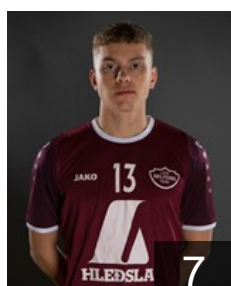

ISL

Gretarsson Gunnar Flosi

Position:

Place of birth:

Date of birth: 14.03.2001

Height: -

Weight: -