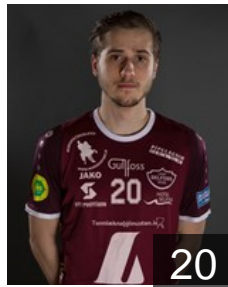

CLUB COMPETITIONS - DELEGATION LIST

EHF European Cup Men 2021/22

 ISL Selfoss - Players

 ISL

Ólafsson Sölvi

Position: Goalkeeper
Place of birth: Reykjavik
Date of birth: 29.05.1995
Height: 195 cm
Weight: 90 kg