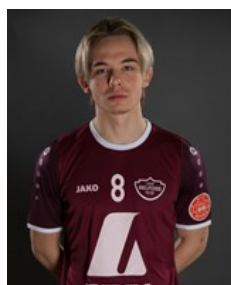

CLUB COMPETITIONS - DELEGATION LIST

EHF European Cup Men 2021/22

 ISL Selfoss - Players

 ISL

Atlason Saethor

Position:

Place of birth:

Date of birth: 01.01.2004

Height: -

Weight: -

 ISL

Egan Alexander Már

Position:

Place of birth: Selfoss

Date of birth: 09.03.1997

Height: 186 cm