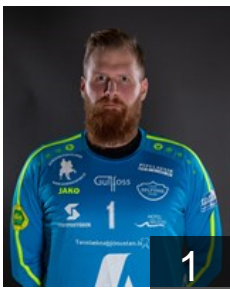

CLUB COMPETITIONS - DELEGATION LIST

EHF European Cup Men 2021/22

 ISL Selfoss - Players

 ISL

Ólafsson Sölvi

Position: Goalkeeper
Place of birth: Reykjavik
Date of birth: 29.05.1995
Height: 195 cm
Weight: 90 kg

 ISL

Ómarsson Gudjon Baldur

Position:
Place of birth: Selfoss
Date of birth: 11.02.2000
Height: 186 cm
Weight: 80 kg

 LTU

Rasimas Vilius

Position: Goalkeeper
Place of birth: Taurage
Date of birth: 08.11.1989
Height: 196 cm
Weight: 105 kg