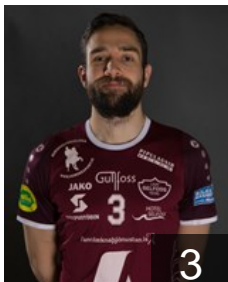

CLUB COMPETITIONS - DELEGATION LIST

EHF European Cup Men 2021/22

ISL Selfoss - Players

Left Club

ISL

Grímsson Hergeir

Position:

Place of birth: Selfoss

Date of birth: 25.02.1997

Height: 182 cm

Weight: 86 kg

Left Club on 31.05.2022

TEAM OFFICIALS

ISL

Sigfusson Halldor Johann

Date of birth: 23.05.1978