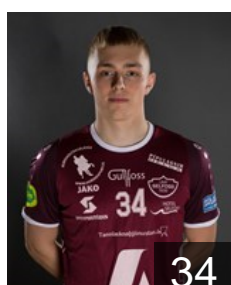

 ISL

Gústafsson Ísak

Position:

Place of birth: Selfoss

Date of birth: 14.02.2003

Height: 178 cm

Weight: 78 kg

 ISL

Hakonarson Arnor Logi

Position:

Place of birth:

Date of birth: 29.09.2001

Height: -

Weight: -

 ISL

Hallgrímsson Elvar Elí