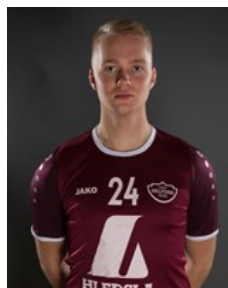

 ISL

Sigurdsson Richard Saepor

Position: Left Wing
Place of birth: Selfoss
Date of birth: 27.09.1997
Height: 80 cm
Weight: 180 kg

 ISL

Sigurjonsson Sigurdur Snaer

Position:
Place of birth:
Date of birth: 09.03.2004
Height: -
Weight: -