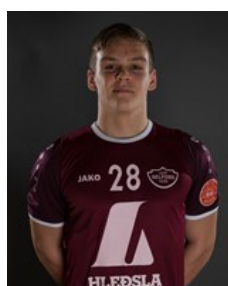

ISL

Olafsson Hans Jörgen

Position:

Place of birth:

Date of birth: 17.02.2004

Height: -

Weight: -