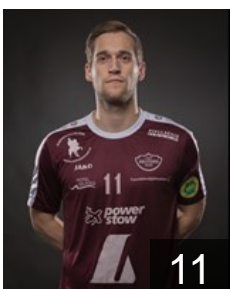

ISL

Steinthorsson Arni Steinn

Position:
Place of birth: Reykjavik
Date of birth: 03.12.1991
Height: 188 cm
Weight: 87 kg