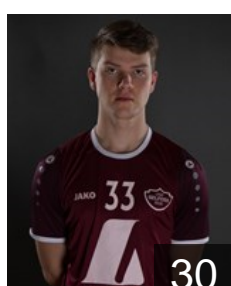

CLUB COMPETITIONS - DELEGATION LIST

EHF European Cup Men 2021/22

ISL Selfoss - Players

ISL

Atlason Saethor

Position:

Place of birth:

Date of birth: 01.01.2004

Height: -

Weight: -

ISL

Egan Alexander Már

Position:

Place of birth: Selfoss

Date of birth: 09.03.1997

Height: 186 cm

Weight: 84 kg

ISL

Gretarsson Gunnar Flosi

Position:

Place of birth:

Date of birth: 14.03.2001

Height: -

Weight: -

ISL

Gústafsson Ísak

Position:

Place of birth: Selfoss

Date of birth: 14.02.2003

Height: 178 cm

Weight: 78 kg

ISL

Hakonarson Arnor Logi

Position:

Place of birth:

Date of birth: 29.09.2001

Height: -

Weight: -

ISL

Hallgrímsson Elvar Elí

Position:

Place of birth:

Date of birth: 19.09.2003

Height: -

Weight: -

ISL

Hallgrímsson Haukur Pall

Position:

Place of birth: Selfoss

Date of birth: 28.02.2001

Height: 185 cm

Weight: 82 kg

6

ISL

Helgason G.

Position:

Place of birth: Reykjavik

Date of birth: 05.08.1992

Height: 191 cm

Weight: 96 kg

ISL

Hrafnkelsson Alexander

Position: Goalkeeper

Place of birth: Selfoss

Date of birth: 18.09.2001

Height: 185 cm

Weight: 80 kg

ISL

Ingolfsson Atli

Position:

Place of birth: Akureyri

Date of birth: 06.05.1988

Height: 190 cm

Weight: 97 kg

ISL

Johannsson Ragnar

Position:

Place of birth:

Date of birth: 24.10.1990

Height: 190 cm

Weight: 94 kg

ISL

Olafsson Hans Jörgen

Position:

Place of birth:

Date of birth: 17.02.2004

Height: -

Weight: -