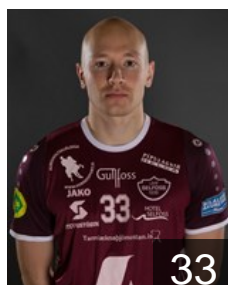

CLUB COMPETITIONS - DELEGATION LIST

EHF European Cup Men 2021/22

 ISL Selfoss - Players

 ISL

Atlason Saethor

Position:

Place of birth:

Date of birth: 01.01.2004

Height: -

Weight: -

 ISL

Egan Alexander Már

Position:

Place of birth: Selfoss

Date of birth: 09.03.1997

Height: 186 cm