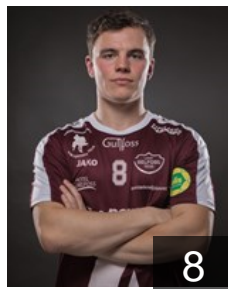

CLUB COMPETITIONS - DELEGATION LIST

EHF European Cup Men 2021/22

 ISL Selfoss - Players

 ISL

Ólafsson Sölvi

Position: Goalkeeper
Place of birth: Reykjavik
Date of birth: 29.05.1995
Height: 195 cm
Weight: 90 kg

 ISL

Ómarsson Gudjon Baldur

Position:
Place of birth: Selfoss
Date of birth: 11.02.2000
Height: 186 cm
Weight: 80 kg

 LTU

Rasimas Vilius

Position: Goalkeeper
Place of birth: Taurage
Date of birth: 08.11.1989
Height: 196 cm
Weight: 105 kg

 ISL

Sigurdsson Richard Saepor

Position: Left Wing
Place of birth: Selfoss
Date of birth: 27.09.1997
Height: 80 cm
Weight: 180 kg

 ISL

Sigurjonsson Sigurdur Snaer

Position:
Place of birth:
Date of birth: 09.03.2004
Height: -
Weight: -