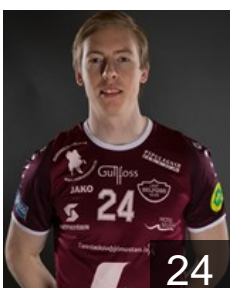

ISL

Sverrisson Einar

Position:
Place of birth: Selfoss
Date of birth: 07.05.1992
Height: 197 cm
Weight: 94 kg

28

ISL

Þórisson Tryggvi

Position:
Place of birth: Selfoss
Date of birth: 18.06.2002
Height: 199 cm
Weight: 80 kg