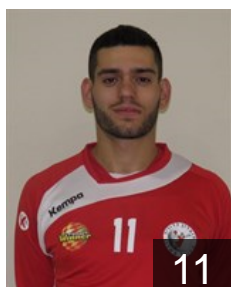

CLUB COMPETITIONS - DELEGATION LIST

EHF European Cup Men 2021/22

 **ISR Hapoel Ashdod HC - Players**

SRB

Arsic Igor

Position: Goalkeeper
Place of birth: Krusevac
Date of birth: 19.10.1989
Height: 190 cm
Weight: 94 kg

ISR

Axebrud Lou

Position: Right Wing
Place of birth: Ashdod
Date of birth: 04.02.2001
Height: -
Weight: -

SRB

Babic Aleksandar

Position: Centre Back
Place of birth: Brus
Date of birth: 28.10.1993
Height: 193 cm
Weight: 93 kg

ISR

Ben Guzi Asaf

Position: Left Wing
Place of birth: ashdod
Date of birth: 24.09.1998
Height: 165 cm
Weight: 65 kg

ISR

Biterman Yossi

Position: Line Player
Place of birth: ashdod
Date of birth: 03.10.1993
Height: 190 cm
Weight: 75 kg