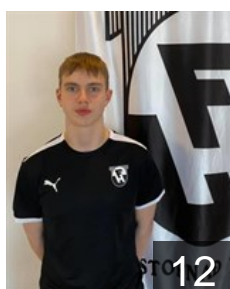

 ISL

Johannsson Hlynur

Position: Left Wing
Place of birth: Reykjavik
Date of birth: 19.10.2001
Height: 179 cm
Weight: 79 kg

 ISL

Magnússon Egill

Position: Left Back
Place of birth: Reykjavik
Date of birth: 22.02.1996
Height: 201 cm
Weight: 100 kg