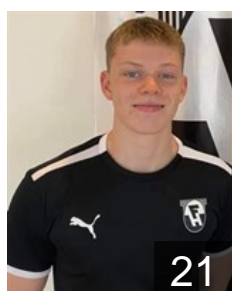

ISL

Atlason Ari Valur

Position: Centre Back
Place of birth: Reykavik
Date of birth: 15.10.2005
Height: 184 cm
Weight: 80 kg