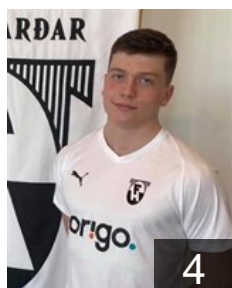

CLUB COMPETITIONS - DELEGATION LIST

EHF European Cup Men 2021/22

 ISL FH Hafnarfjordur - Players

 ISL

Arnarson Atli Steinn

Position: Centre Back
Place of birth: Reykavik
Date of birth: 19.01.2004
Height: 186 cm
Weight: 85 kg