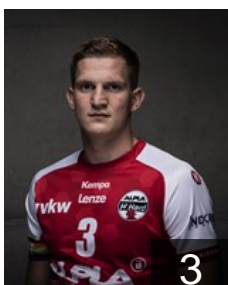

CLUB COMPETITIONS - DELEGATION LIST

EHF European League Men 2021/22

 AUT *Alpla HC Hard - Players*

 LTU

Antanavicius Karolis

Position: Left Back
Place of birth: Utena
Date of birth: 06.01.1998
Height: 194 cm
Weight: 88 kg

 AUT

Baldauf Emanuel

Position: Goalkeeper
Place of birth: Bregenz
Date of birth: 04.05.2000
Height: 186 cm
Weight: 72 kg

 AUT

Doknic Golub

Position: Goalkeeper
Place of birth:
Date of birth: 16.04.1982
Height: 195 cm
Weight: 109 kg