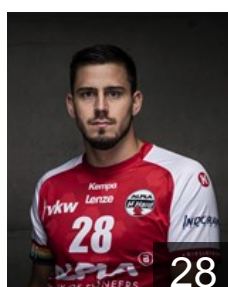

 CRO

Horvath Ivan

Position: Left Back
Place of birth: Balzano
Date of birth: 17.02.1993
Height: 192 cm
Weight: 99 kg

 AUT

Hurich Thomas

Position: Goalkeeper
Place of birth: Wien
Date of birth: 06.04.1992
Height: 183 cm
Weight: 90 kg

 AUT

Kritzinger Robin

Position: Right Wing
Place of birth: Dornbirn
Date of birth: 18.12.2001
Height: 179 cm
Weight: 80 kg

 AUT

Maier Manuel

Position: Left Wing
Place of birth: Bregenz
Date of birth: 17.05.1998
Height: 167 cm
Weight: 67 kg