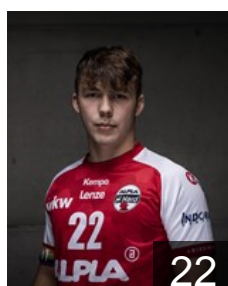

 AUT

Edionwe Benjamin

Position: Goalkeeper
Place of birth: Bregenz
Date of birth: 28.05.2002
Height: 192 cm
Weight: 86 kg

 AUT

Fritsch Simon

Position: Left Back
Place of birth: Bregenz
Date of birth: 29.08.2003
Height: 192 cm
Weight: 77 kg

 CRO

Horvath Ivan

Position: Left Back
Place of birth: Balzano
Date of birth: 17.02.1993
Height: 192 cm
Weight: 99 kg

 AUT

Hurich Thomas

Position: Goalkeeper
Place of birth: Wien
Date of birth: 06.04.1992
Height: 183 cm
Weight: 90 kg

 AUT

Kritzinger Robin

Position: Right Wing
Place of birth: Dornbirn
Date of birth: 18.12.2001
Height: 179 cm
Weight: 80 kg

 AUT

Maier Manuel

Position: Left Wing
Place of birth: Bregenz
Date of birth: 17.05.1998
Height: 167 cm
Weight: 67 kg