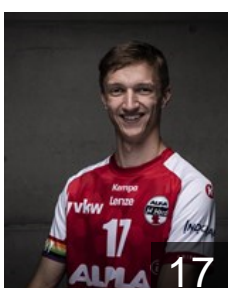

CLUB COMPETITIONS - DELEGATION LIST

EHF European League Men 2021/22

 AUT *Alpla HC Hard - Players*

 LTU

Antanavicius Karolis

Position: Left Back
Place of birth: Utena
Date of birth: 06.01.1998
Height: 194 cm
Weight: 88 kg

 AUT

Baldauf Emanuel

Position: Goalkeeper
Place of birth: Bregenz
Date of birth: 04.05.2000
Height: 186 cm
Weight: 72 kg

 AUT

Doknic Golub

Position: Goalkeeper
Place of birth:
Date of birth: 16.04.1982
Height: 195 cm
Weight: 109 kg

 AUT

Edionwe Benjamin

Position: Goalkeeper
Place of birth: Bregenz
Date of birth: 28.05.2002
Height: 192 cm
Weight: 86 kg

 AUT

Fritsch Simon

Position: Left Back
Place of birth: Bregenz
Date of birth: 29.08.2003
Height: 192 cm
Weight: 77 kg