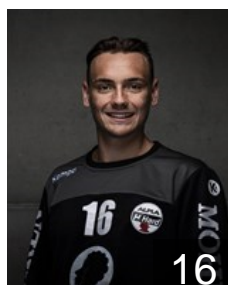

CLUB COMPETITIONS - DELEGATION LIST

EHF European League Men 2021/22

 AUT *Alpla HC Hard - Players*

 LTU

Antanavicius Karolis

Position: Left Back
Place of birth: Utena
Date of birth: 06.01.1998
Height: 194 cm
Weight: 88 kg

 AUT

Baldauf Emanuel

Position: Goalkeeper
Place of birth: Bregenz
Date of birth: 04.05.2000
Height: 186 cm
Weight: 72 kg

 AUT

Doknic Golub

Position: Goalkeeper
Place of birth:
Date of birth: 16.04.1982
Height: 195 cm
Weight: 109 kg