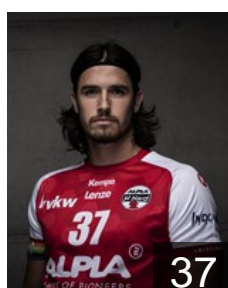

 AUT

Baldauf Emanuel

Position: Goalkeeper
Place of birth: Bregenz
Date of birth: 04.05.2000
Height: 186 cm
Weight: 72 kg

 AUT

Doknic Golub

Position: Goalkeeper
Place of birth:
Date of birth: 16.04.1982
Height: 195 cm
Weight: 109 kg

 AUT

Edionwe Benjamin

Position: Goalkeeper
Place of birth: Bregenz
Date of birth: 28.05.2002
Height: 192 cm
Weight: 86 kg

 AUT

Fritsch Simon

Position: Left Back
Place of birth: Bregenz
Date of birth: 29.08.2003
Height: 192 cm
Weight: 77 kg

 CRO

Horvath Ivan

Position: Left Back
Place of birth: Balzano
Date of birth: 17.02.1993
Height: 192 cm
Weight: 99 kg

 AUT

Hurich Thomas

Position: Goalkeeper
Place of birth: Wien
Date of birth: 06.04.1992
Height: 183 cm
Weight: 90 kg