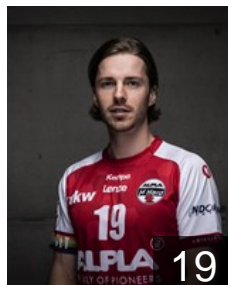

 AUT

Schmid Dominik

Position: Left Back
Place of birth: Bregenz
Date of birth: 07.09.1989
Height: 192 cm
Weight: 89 kg

CLUB COMPETITIONS - DELEGATION LIST

EHF European League Men 2021/22

 AUT *Alpla HC Hard - Players*

 AUT

Schmid Manuel

Position: Centre Back
Place of birth: Bregenz
Date of birth: 05.11.1993
Height: 188 cm
Weight: 90 kg

 GER

Schnabl Nico

Position: Centre Back
Place of birth: München
Date of birth: 17.04.1996
Height: 190 cm
Weight: 91 kg