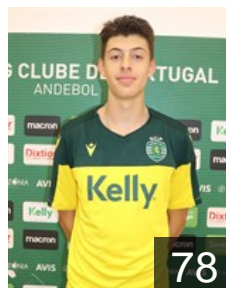

 POR

Joao Benjamin Gabriel

Position: Right Wing
Place of birth: Lisboa
Date of birth: 21.06.2003
Height: 178 cm
Weight: 81 kg

 POR

Machado Antonio

Position: Line Player
Place of birth: Lisboa
Date of birth: 11.03.2004
Height: 195 cm
Weight: 97 kg

 POR

Mota da Costa Francisco

Position: Right Back
Place of birth: Porto
Date of birth: 16.02.2005
Height: 187 cm
Weight: 80 kg

CLUB COMPETITIONS - DELEGATION LIST

EHF European League Men 2021/22

 **POR** Sporting Clube de Portugal - Players

 **POR**
Mota da Costa Martim
Position: Left Back
Place of birth: Porto
Date of birth: 27.09.2002
Height: 196 cm
Weight: 100 kg

 **POR**
Seixas Duarte
Position: Left Wing
Place of birth: Lisboa
Date of birth: 04.07.2002
Height: 180 cm
Weight: 76 kg

 **POR**
Salvador Salvador
Position: Left Back
Place of birth: Samora Correia
Date of birth: 29.07.2001
Height: 196 cm
Weight: 94 kg

 **POR**
Santos Boisrame Alexandre
Position: Left Back
Place of birth: Le Chesnay
Date of birth: 22.04.2004
Height: 197 cm
Weight: 79 kg