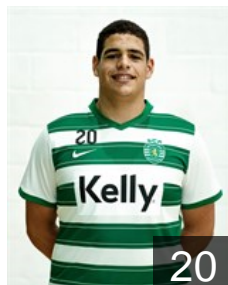

CLUB COMPETITIONS - DELEGATION LIST

EHF European League Men 2021/22

 POR Sporting Clube de Portugal - Players

 CUB

Almeida Duquezne R.

Position: Right Back
Place of birth: Matanzas
Date of birth: 20.08.2002
Height: 196 cm
Weight: 106 kg

 POR

Almeida Eduardo

Position: Line Player
Place of birth: Portimão
Date of birth: 24.02.2003
Height: 195 cm
Weight: 88 kg

 CPV

Araujo Edmilson

Position: Left Back
Place of birth: Lisboa
Date of birth: 06.01.1994
Height: 187 cm
Weight: 93 kg

 GEO

Arsenashvili Erekle

Position: Line Player
Place of birth: Tbilisi
Date of birth: 18.10.1998
Height: 197 cm
Weight: 95 kg

 TUN

Belkaied Yassine

Position: Goalkeeper
Place of birth: Hammamet
Date of birth: 19.10.2000
Height: 197 cm
Weight: 95 kg