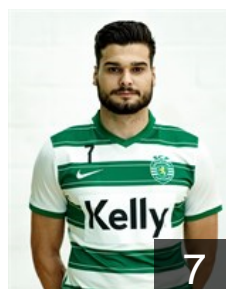

ESP
Suárez Díaz Natán Antonio
Position: Centre Back
Place of birth: Girona
Date of birth: 20.01.1998
Height: 185 cm
Weight: 83 kg