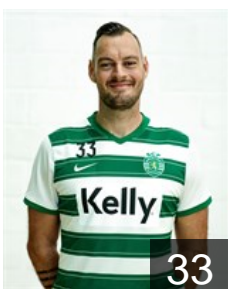

 **CUB**
Rodriguez Rodriguez H.
Position: Centre Back
Place of birth: La Habana
Date of birth: 05.05.2000
Height: 189 cm
Weight: 89 kg

 **ESP**
Ruesga Pasarín Carlos
Position: Centre Back
Place of birth: Gijón
Date of birth: 10.03.1985
Height: 185 cm
Weight: 90 kg

 **POR**
Salvador Salvador
Position: Left Back
Place of birth: Samora Correia
Date of birth: 29.07.2001
Height: 196 cm
Weight: 94 kg

 **POR**
Santos Boisrame Alexandre
Position: Left Back
Place of birth: Le Chesnay
Date of birth: 22.04.2004
Height: 197 cm
Weight: 79 kg