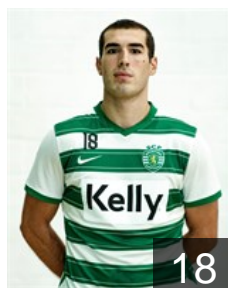

 POR

Almeida Eduardo

Position: Line Player
Place of birth: Portimão
Date of birth: 24.02.2003
Height: 195 cm
Weight: 88 kg

 CPV

Araujo Edmilson

Position: Left Back
Place of birth: Lisboa
Date of birth: 06.01.1994
Height: 187 cm
Weight: 93 kg

 GEO

Arsenashvili Erekle

Position: Line Player
Place of birth: Tbilisi
Date of birth: 18.10.1998
Height: 197 cm
Weight: 95 kg

 TUN

Belkaied Yassine

Position: Goalkeeper
Place of birth: Hammamet
Date of birth: 19.10.2000
Height: 197 cm
Weight: 95 kg