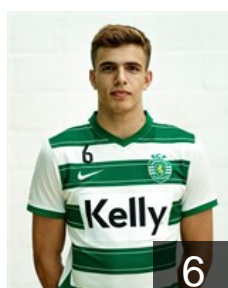

 POR

Gaspar Manuel

Position: Goalkeeper
Place of birth: Lisboa
Date of birth: 09.12.1998
Height: 193 cm
Weight: 103 kg

 ESP

Gassama Cissokho M.

Position: Right Wing
Place of birth: Granollers
Date of birth: 28.10.1993
Height: 191 cm
Weight: 87 kg

 POR

Joao Benjamin Gabriel

Position: Right Wing
Place of birth: Lisboa
Date of birth: 21.06.2003
Height: 178 cm
Weight: 81 kg

 POR

Machado Antonio

Position: Line Player
Place of birth: Lisboa
Date of birth: 11.03.2004
Height: 195 cm
Weight: 97 kg