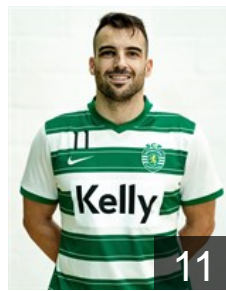

ESP
Ruesga Pasarín Carlos
Position: Centre Back
Place of birth: Gijón
Date of birth: 10.03.1985
Height: 185 cm
Weight: 90 kg