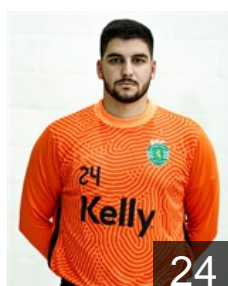

 GEO

Arsenashvili Erekle

Position: Line Player
Place of birth: Tbilisi
Date of birth: 18.10.1998
Height: 197 cm
Weight: 95 kg

 TUN

Belkaied Yassine

Position: Goalkeeper
Place of birth: Hammamet
Date of birth: 19.10.2000
Height: 197 cm
Weight: 95 kg

 ESP

Folques Ortiz Josep

Position: Left Wing
Place of birth: Algemesi
Date of birth: 08.04.1996
Height: 198 cm
Weight: 99 kg

 POR

Garcias Jose Andre Filipe

Position: Centre Back
Place of birth: Tavira
Date of birth: 19.04.2001
Height: 186 cm
Weight: 86 kg

 POR

Gaspar Manuel

Position: Goalkeeper
Place of birth: Lisboa
Date of birth: 09.12.1998
Height: 193 cm
Weight: 103 kg

 ESP

Gassama Cissokho M.

Position: Right Wing
Place of birth: Granollers
Date of birth: 28.10.1993
Height: 191 cm
Weight: 87 kg