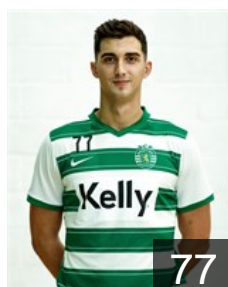

 POR

Almeida Eduardo

Position: Line Player
Place of birth: Portimão
Date of birth: 24.02.2003
Height: 195 cm
Weight: 88 kg

 CPV

Araujo Edmilson

Position: Left Back
Place of birth: Lisboa
Date of birth: 06.01.1994
Height: 187 cm
Weight: 93 kg

 GEO

Arsenashvili Erekle

Position: Line Player
Place of birth: Tbilisi
Date of birth: 18.10.1998
Height: 197 cm
Weight: 95 kg

 TUN

Belkaied Yassine

Position: Goalkeeper
Place of birth: Hammamet
Date of birth: 19.10.2000
Height: 197 cm
Weight: 95 kg

 ESP

Folques Ortiz Josep

Position: Left Wing
Place of birth: Algemesi
Date of birth: 08.04.1996
Height: 198 cm
Weight: 99 kg

 POR

Garcias Jose Andre Filipe

Position: Centre Back
Place of birth: Tavira
Date of birth: 19.04.2001
Height: 186 cm
Weight: 86 kg

 POR

Gaspar Manuel

Position: Goalkeeper
Place of birth: Lisboa
Date of birth: 09.12.1998
Height: 193 cm
Weight: 103 kg

 ESP

Gassama Cissokho M.

Position: Right Wing
Place of birth: Granollers
Date of birth: 28.10.1993
Height: 191 cm
Weight: 87 kg