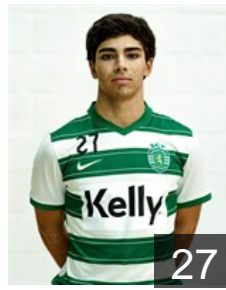

 POR

Joao Benjamin Gabriel

Position: Right Wing
Place of birth: Lisboa
Date of birth: 21.06.2003
Height: 178 cm
Weight: 81 kg

 POR

Machado Antonio

Position: Line Player
Place of birth: Lisboa
Date of birth: 11.03.2004
Height: 195 cm
Weight: 97 kg

 POR

Mota da Costa Francisco

Position: Right Back
Place of birth: Porto
Date of birth: 16.02.2005
Height: 187 cm
Weight: 80 kg

CLUB COMPETITIONS - DELEGATION LIST

EHF European League Men 2021/22

 **POR** Sporting Clube de Portugal - Players

 **POR**
Mota da Costa Martim
Position: Left Back
Place of birth: Porto
Date of birth: 27.09.2002
Height: 196 cm
Weight: 100 kg

 **POR**
Seixas Duarte
Position: Left Wing
Place of birth: Lisboa
Date of birth: 04.07.2002
Height: 180 cm
Weight: 76 kg