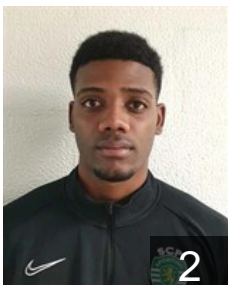

CLUB COMPETITIONS - DELEGATION LIST

EHF European League Men 2021/22

 POR Sporting Clube de Portugal - Players

 CUB

Almeida Duquezne R.

Position: Right Back
Place of birth: Matanzas
Date of birth: 20.08.2002
Height: 196 cm
Weight: 106 kg

 POR

Almeida Eduardo

Position: Line Player
Place of birth: Portimão
Date of birth: 24.02.2003
Height: 195 cm
Weight: 88 kg

 CPV

Araujo Edmilson

Position: Left Back
Place of birth: Lisboa
Date of birth: 06.01.1994
Height: 187 cm
Weight: 93 kg

 GEO

Arsenashvili Erekle

Position: Line Player
Place of birth: Tbilisi
Date of birth: 18.10.1998
Height: 197 cm
Weight: 95 kg

 TUN

Belkaied Yassine

Position: Goalkeeper
Place of birth: Hammamet
Date of birth: 19.10.2000
Height: 197 cm
Weight: 95 kg