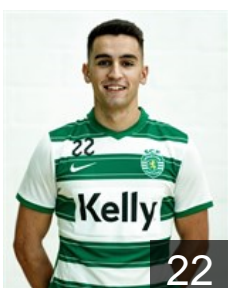

 **POR**
Salvador Salvador
Position: Left Back
Place of birth: Samora Correia
Date of birth: 29.07.2001
Height: 196 cm
Weight: 94 kg

 **POR**
Santos Boisrame Alexandre
Position: Left Back
Place of birth: Le Chesnay
Date of birth: 22.04.2004
Height: 197 cm
Weight: 79 kg

 **GER**
Schöngarth Jens
Position: Right Back
Place of birth: Emmendingen
Date of birth: 07.12.1988
Height: 204 cm
Weight: 110 kg

 **ESP**
Suárez Díaz Natán Antonio
Position: Centre Back
Place of birth: Girona
Date of birth: 20.01.1998
Height: 185 cm
Weight: 83 kg