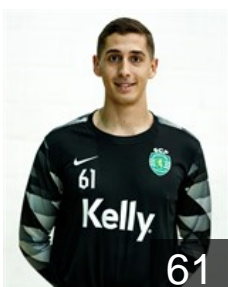

CLUB COMPETITIONS - DELEGATION LIST

EHF European League Men 2021/22

 POR Sporting Clube de Portugal - Players

 CUB

Almeida Duquezne R.

Position: Right Back
Place of birth: Matanzas
Date of birth: 20.08.2002
Height: 196 cm
Weight: 106 kg

 POR

Almeida Eduardo

Position: Line Player
Place of birth: Portimão
Date of birth: 24.02.2003
Height: 195 cm
Weight: 88 kg

 CPV

Araujo Edmilson

Position: Left Back
Place of birth: Lisboa
Date of birth: 06.01.1994
Height: 187 cm
Weight: 93 kg

 GEO

Arsenashvili Erekle

Position: Line Player
Place of birth: Tbilisi
Date of birth: 18.10.1998
Height: 197 cm
Weight: 95 kg

 TUN

Belkaied Yassine

Position: Goalkeeper
Place of birth: Hammamet
Date of birth: 19.10.2000
Height: 197 cm
Weight: 95 kg

 ESP

Folques Ortiz Josep

Position: Left Wing
Place of birth: Algemesi
Date of birth: 08.04.1996
Height: 198 cm
Weight: 99 kg

 POR

Garcias Jose Andre Filipe

Position: Centre Back
Place of birth: Tavira
Date of birth: 19.04.2001
Height: 186 cm
Weight: 86 kg