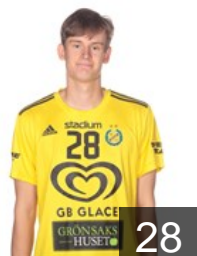

 SWE

Brolin Pontus

Position: Left Back
Place of birth: Eskilstuna
Date of birth: 25.12.2000
Height: 193 cm
Weight: 89 kg

 SWE

Celander Malte

Position: Right Wing
Place of birth: Göteborg
Date of birth: 18.03.2002
Height: 193 cm
Weight: 83 kg

 SWE

Claesson Theodor

Position: Centre Back
Place of birth: Vetlanda
Date of birth: 08.09.2002
Height: 183 cm
Weight: 82 kg

 SWE

Ek Olle

Position: Centre Back
Place of birth: Jönköping
Date of birth: 01.11.1997
Height: 188 cm
Weight: 95 kg

 FAR

Ellefsen a Skipagotu Elias

Position: Centre Back
Place of birth:
Date of birth: 19.05.2002
Height: 186 cm
Weight: 85 kg

 SWE

Karlefeldt Philip

Position: Line Player
Place of birth: Sävedalen
Date of birth: 10.09.2002
Height: 197 cm
Weight: 100 kg

 SWE

Karlsson Sebastian

Position: Right Wing
Place of birth: Göteborg
Date of birth: 21.01.1995
Height: 178 cm
Weight: 80 kg

 SWE

Lennernäs Marcus

Position: Right Back
Place of birth: Uppsala
Date of birth: 24.04.2002
Height: 198 cm
Weight: 90 kg