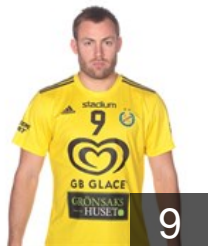

CLUB COMPETITIONS - DELEGATION LIST

EHF European League Men 2021/22

 SWE IK Sävehof - Players

 NOR

Aga Eck Vetle

Position: Centre Back
Place of birth:
Date of birth: 04.10.1993
Height: 193 cm
Weight: 91 kg

 SWE

Berlin Emil

Position: Right Back
Place of birth: Göteborg
Date of birth: 24.02.2001
Height: 184 cm
Weight: 74 kg

 SWE

Blanche Adam

Position: Line Player
Place of birth: Stockholm
Date of birth: 18.10.2000
Height: 193 cm
Weight: 108 kg

 SWE

Brolin Pontus

Position: Left Back
Place of birth: Eskilstuna
Date of birth: 25.12.2000
Height: 193 cm
Weight: 89 kg

 SWE

Celander Malte

Position: Right Wing
Place of birth: Göteborg
Date of birth: 18.03.2002
Height: 193 cm
Weight: 83 kg