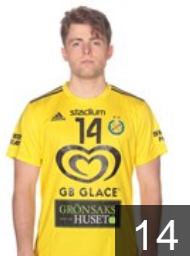

 SWE

Berlin Emil

Position: Right Back
Place of birth: Göteborg
Date of birth: 24.02.2001
Height: 184 cm
Weight: 74 kg

 SWE

Blanche Adam

Position: Line Player
Place of birth: Stockholm
Date of birth: 18.10.2000
Height: 193 cm
Weight: 108 kg

 SWE

Brolin Pontus

Position: Left Back
Place of birth: Eskilstuna
Date of birth: 25.12.2000
Height: 193 cm
Weight: 89 kg

 SWE

Celander Malte

Position: Right Wing
Place of birth: Göteborg
Date of birth: 18.03.2002
Height: 193 cm
Weight: 83 kg

 SWE

Claesson Theodor

Position: Centre Back
Place of birth: Vetlanda
Date of birth: 08.09.2002
Height: 183 cm
Weight: 82 kg

 SWE

Ek Olle

Position: Centre Back
Place of birth: Jönköping
Date of birth: 01.11.1997
Height: 188 cm
Weight: 95 kg

 FAR

Ellefsen a Skipagotu Elias

Position: Centre Back
Place of birth:
Date of birth: 19.05.2002
Height: 186 cm
Weight: 85 kg

 SWE

Karlefeldt Philip

Position: Line Player
Place of birth: Sävedalen
Date of birth: 10.09.2002
Height: 197 cm
Weight: 100 kg