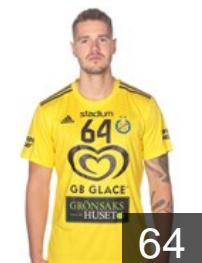

 SWE

Noren Arvid

Position: Goalkeeper
Place of birth: Göteborg
Date of birth: 21.02.2004
Height: 189 cm
Weight: 84 kg

 DEN

Obling Bertram

Position: Goalkeeper
Place of birth: Aarhus
Date of birth: 26.09.1995
Height: 193 cm
Weight: 97 kg

 SWE

Rådberg Lukas

Position: Left Back
Place of birth: Sävedalen
Date of birth: 18.04.2003
Height: 202 cm
Weight: 115 kg

 SWE

Ring Leon

Position: Centre Back
Place of birth: Göteborg
Date of birth: 06.02.2003
Height: 188 cm
Weight: 79 kg

 SWE

Roberts Kelvin

Position: Left Back
Place of birth: Partille
Date of birth: 17.01.2003
Height: 192 cm
Weight: 85 kg

 SWE

Salihi Gzim

Position: Right Back
Place of birth: Göteborg
Date of birth: 12.03.1998
Height: 197 cm
Weight: 94 kg

 DEN

Schröder Rune

Position: Left Back
Place of birth: Tönder
Date of birth: 27.08.1995
Height: 196 cm
Weight: 99 kg

 SWE

Spante Sebastian

Position: Left Wing
Place of birth: Göteborg
Date of birth: 26.07.2000
Height: 176 cm
Weight: 78 kg