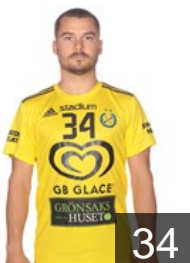

 SWE

Brolin Pontus

Position: Left Back
Place of birth: Eskilstuna
Date of birth: 25.12.2000
Height: 193 cm
Weight: 89 kg

 SWE

Celander Malte

Position: Right Wing
Place of birth: Göteborg
Date of birth: 18.03.2002
Height: 193 cm
Weight: 83 kg

 SWE

Claesson Theodor

Position: Centre Back
Place of birth: Vetlanda
Date of birth: 08.09.2002
Height: 183 cm
Weight: 82 kg

 SWE

Ek Olle

Position: Centre Back
Place of birth: Jönköping
Date of birth: 01.11.1997
Height: 188 cm
Weight: 95 kg

 FAR

Ellefsen a Skipagotu Elias

Position: Centre Back
Place of birth:
Date of birth: 19.05.2002
Height: 186 cm
Weight: 85 kg

 SWE

Karlefeldt Philip

Position: Line Player
Place of birth: Sävedalen
Date of birth: 10.09.2002
Height: 197 cm
Weight: 100 kg

 SWE

Karlsson Sebastian

Position: Right Wing
Place of birth: Göteborg
Date of birth: 21.01.1995
Height: 178 cm
Weight: 80 kg

 SWE

Lennernäs Marcus

Position: Right Back
Place of birth: Uppsala
Date of birth: 24.04.2002
Height: 198 cm
Weight: 90 kg