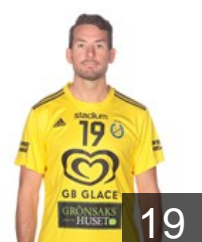

 SWE

Noren Arvid

Position: Goalkeeper
Place of birth: Göteborg
Date of birth: 21.02.2004
Height: 189 cm
Weight: 84 kg

 DEN

Obling Bertram

Position: Goalkeeper
Place of birth: Aarhus
Date of birth: 26.09.1995
Height: 193 cm
Weight: 97 kg

 SWE

Roberts Kelvin

Position: Left Back
Place of birth: Partille
Date of birth: 17.01.2003
Height: 192 cm
Weight: 85 kg

 SWE

Salihi Gzim

Position: Right Back
Place of birth: Göteborg
Date of birth: 12.03.1998
Height: 197 cm
Weight: 94 kg

 DEN

Schröder Rune

Position: Left Back
Place of birth: Tönder
Date of birth: 27.08.1995
Height: 196 cm
Weight: 99 kg

 SWE

Spante Sebastian

Position: Left Wing
Place of birth: Göteborg
Date of birth: 26.07.2000
Height: 176 cm
Weight: 78 kg

 SWE

Stenbäcken Jonathan

Position: Left Back
Place of birth: Vårgårda
Date of birth: 07.01.1988
Height: 195 cm
Weight: 105 kg

 SWE

Tilly Elmer

Position: Left Wing
Place of birth: Göteborg
Date of birth: 27.10.2003
Height: 187 cm
Weight: 76 kg