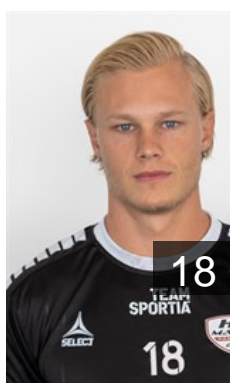

SWE

Tumba Adam

Position: Left Wing
Place of birth: Lund
Date of birth: 15.02.1996
Height: 182 cm
Weight: 81 kg

TEAM OFFICIALS

SWE

Rasmussen Konrad

Date of birth: 20.02.1985

NOR

Tønnesen Stian

Date of birth: 02.03.1974