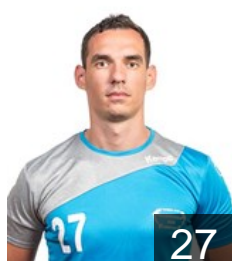

 ROU

Susanu Daniel Andrei

Position: Line Player
Place of birth: Galati
Date of birth: 04.03.1998
Height: 190 cm
Weight: 105 kg

 ROU

Vasile Dan Lucian

Position: Goalkeeper
Place of birth:
Date of birth: 09.07.1997
Height: 190 cm
Weight: 93 kg