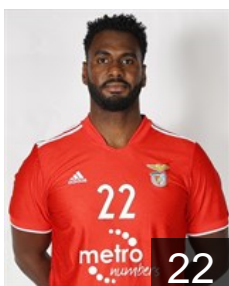

 POR

Pereira Duarte

Position: Right Wing
Place of birth: Lisboa
Date of birth: 06.06.2003
Height: 183 cm
Weight: 78 kg

 POR

Pereira Francisco

Position: Centre Back
Place of birth: Lamego
Date of birth: 26.03.1999
Height: 190 cm
Weight: 93 kg

 POR

Ribeiro Lucas

Position: Line Player
Place of birth: Marinha Grande
Date of birth: 22.01.2002
Height: 194 cm
Weight: 92 kg

 POR

da Costa Sequeira Gabriel

Position: Centre Back
Place of birth:
Date of birth: 12.07.2006
Height: 188 cm
Weight: 72 kg

CLUB COMPETITIONS - DELEGATION LIST

EHF European League Men 2021/22

 POR Sport Lisboa e Benfica - Players

POR

Martins Nunes da Silva G.

Position: Right Back
Place of birth:
Date of birth: 27.04.2005
Height: 185 cm
Weight: 77 kg

POR

Tonicher Pedro

Position: Goalkeeper
Place of birth: Lisboa
Date of birth: 16.01.2003
Height: 190 cm
Weight: 90 kg

Left Club

POR

Borges Hernandez Alexis

Position: Line Player
Place of birth: Villa Clara
Date of birth: 06.10.1991
Height: 196 cm
Weight: 113 kg
late entry on 12.08.2021