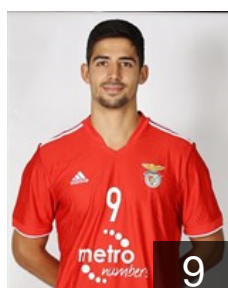

 POR

Capdeville Gustavo

Position: Goalkeeper
Place of birth: Lisboa
Date of birth: 31.08.1997
Height: 190 cm
Weight: 89 kg

 BRA

Costa da Silva Jose Luciano

Position: Left Back
Place of birth: ACRE
Date of birth: 19.02.2002
Height: 198 cm
Weight: 103 kg

 SRB

Djordjic Petar

Position: Left Back
Place of birth:
Date of birth: 17.09.1990
Height: 196 cm
Weight: 96 kg

 POR

Ferreira Rodrigo

Position: Goalkeeper
Place of birth: Lisboa
Date of birth: 17.04.2002
Height: 190 cm
Weight: 95 kg

 ESP

Garcia Barceló Arnau

Position: Left Back
Place of birth: Granollers
Date of birth: 12.06.1994
Height: 197 cm
Weight: 95 kg

 ROU

Grigoras Demis Cosmin

Position: Right Back
Place of birth:
Date of birth: 30.06.1993
Height: 195 cm
Weight: 97 kg

 ESP

Hernandez Ferrer Sergey

Position: Goalkeeper
Place of birth:
Date of birth: 17.06.1995
Height: 197 cm
Weight: 95 kg

 SWE

Källman Jonas

Position: Left Wing
Place of birth: Växjö
Date of birth: 17.07.1981
Height: 200 cm
Weight: 93 kg