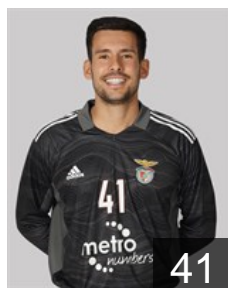

 POR

Bandeira Lourenço João

Position: Left Back
Place of birth:
Date of birth: 10.05.2006
Height: 195 cm
Weight: 88 kg

 POR

Campos Diogo

Position: Left Wing
Place of birth: Leiria
Date of birth: 07.07.2004
Height: 181 cm
Weight: 80 kg

 POR

Capdeville Gustavo

Position: Goalkeeper
Place of birth: Lisboa
Date of birth: 31.08.1997
Height: 190 cm
Weight: 89 kg

 BRA

Costa da Silva Jose Luciano

Position: Left Back
Place of birth: ACRE
Date of birth: 19.02.2002
Height: 198 cm
Weight: 103 kg

 SRB

Djordjic Petar

Position: Left Back
Place of birth:
Date of birth: 17.09.1990
Height: 196 cm
Weight: 96 kg

 POR

Ferreira Rodrigo

Position: Goalkeeper
Place of birth: Lisboa
Date of birth: 17.04.2002
Height: 190 cm
Weight: 95 kg