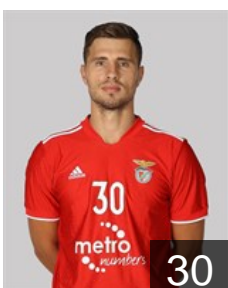

 POR

Capdeville Gustavo

Position: Goalkeeper
Place of birth: Lisboa
Date of birth: 31.08.1997
Height: 190 cm
Weight: 89 kg

 BRA

Costa da Silva Jose Luciano

Position: Left Back
Place of birth: ACRE
Date of birth: 19.02.2002
Height: 198 cm
Weight: 103 kg

 SRB

Djordjic Petar

Position: Left Back
Place of birth:
Date of birth: 17.09.1990
Height: 196 cm
Weight: 96 kg

 POR

Ferreira Rodrigo

Position: Goalkeeper
Place of birth: Lisboa
Date of birth: 17.04.2002
Height: 190 cm
Weight: 95 kg

 ESP

Garcia Barceló Arnau

Position: Left Back
Place of birth: Granollers
Date of birth: 12.06.1994
Height: 197 cm
Weight: 95 kg

 ROU

Grigoras Demis Cosmin

Position: Right Back
Place of birth:
Date of birth: 30.06.1993
Height: 195 cm
Weight: 97 kg

 ESP

Hernandez Ferrer Sergey

Position: Goalkeeper
Place of birth:
Date of birth: 17.06.1995
Height: 197 cm
Weight: 95 kg

 SWE

Källman Jonas

Position: Left Wing
Place of birth: Växjö
Date of birth: 17.07.1981
Height: 200 cm
Weight: 93 kg