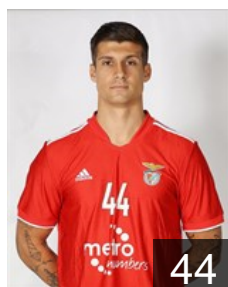

 POR

Bandeira Lourenço João

Position: Left Back
Place of birth:
Date of birth: 10.05.2006
Height: 195 cm
Weight: 88 kg

 POR

Campos Diogo

Position: Left Wing
Place of birth: Leiria
Date of birth: 07.07.2004
Height: 181 cm
Weight: 80 kg

 POR

Capdeville Gustavo

Position: Goalkeeper
Place of birth: Lisboa
Date of birth: 31.08.1997
Height: 190 cm
Weight: 89 kg

 BRA

Costa da Silva Jose Luciano

Position: Left Back
Place of birth: ACRE
Date of birth: 19.02.2002
Height: 198 cm
Weight: 103 kg

 SRB

Djordjic Petar

Position: Left Back
Place of birth:
Date of birth: 17.09.1990
Height: 196 cm
Weight: 96 kg

 POR

Ferreira Rodrigo

Position: Goalkeeper
Place of birth: Lisboa
Date of birth: 17.04.2002
Height: 190 cm
Weight: 95 kg

 ESP

Garcia Barceló Arnau

Position: Left Back
Place of birth: Granollers
Date of birth: 12.06.1994
Height: 197 cm
Weight: 95 kg

 ROU

Grigoras Demis Cosmin

Position: Right Back
Place of birth:
Date of birth: 30.06.1993
Height: 195 cm
Weight: 97 kg