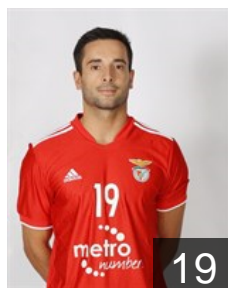

 FRA

Keita Mahamadou

Position: Left Wing
Place of birth: PARIS
Date of birth: 18.07.1995
Height: 190 cm
Weight: 90 kg

CLUB COMPETITIONS - DELEGATION LIST

EHF European League Men 2021/22

 POR Sport Lisboa e Benfica - Players

 SLO

Kljun Tadej

Position: Right Back
Place of birth:
Date of birth: 18.04.2001
Height: 196 cm
Weight: 86 kg

 SRB

Kukic Lazar

Position: Centre Back
Place of birth:
Date of birth: 12.12.1995
Height: 188 cm
Weight: 90 kg

 POR

Marques Afonso

Position: Centre Back
Place of birth: Lisboa
Date of birth: 21.04.2003
Height: 190 cm
Weight: 85 kg

 POR

Martins Carlos

Position: Right Wing
Place of birth: Vila Nova de
Date of birth: 14.06.1994
Height: 180 cm
Weight: 80 kg

 POR

Pereira Duarte

Position: Right Wing
Place of birth: Lisboa
Date of birth: 06.06.2003
Height: 183 cm
Weight: 78 kg

 POR

Pereira Francisco

Position: Centre Back
Place of birth: Lamego
Date of birth: 26.03.1999
Height: 190 cm
Weight: 93 kg