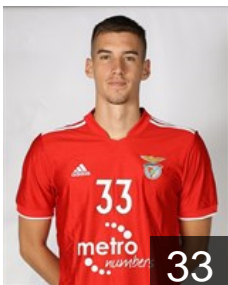

 ESP

Hernandez Ferrer Sergey

Position: Goalkeeper
Place of birth:
Date of birth: 17.06.1995
Height: 197 cm
Weight: 95 kg

 SWE

Källman Jonas

Position: Left Wing
Place of birth: Växjö
Date of birth: 17.07.1981
Height: 200 cm
Weight: 93 kg

 FRA

Keita Mahamadou

Position: Left Wing
Place of birth: PARIS
Date of birth: 18.07.1995
Height: 190 cm
Weight: 90 kg

CLUB COMPETITIONS - DELEGATION LIST

EHF European League Men 2021/22

 POR Sport Lisboa e Benfica - Players

 SLO

Kljun Tadej

Position: Right Back
Place of birth:
Date of birth: 18.04.2001
Height: 196 cm
Weight: 86 kg

 SRB

Kukic Lazar

Position: Centre Back
Place of birth:
Date of birth: 12.12.1995
Height: 188 cm
Weight: 90 kg

 POR

Marques Afonso

Position: Centre Back
Place of birth: Lisboa
Date of birth: 21.04.2003
Height: 190 cm
Weight: 85 kg

 POR

Martins Carlos

Position: Right Wing
Place of birth: Vila Nova de
Date of birth: 14.06.1994
Height: 180 cm
Weight: 80 kg