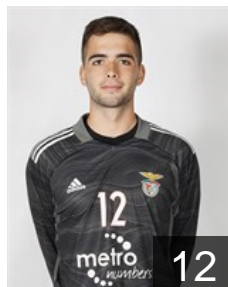

 POR

Pereira Duarte

Position: Right Wing
Place of birth: Lisboa
Date of birth: 06.06.2003
Height: 183 cm
Weight: 78 kg

 POR

Pereira Francisco

Position: Centre Back
Place of birth: Lamego
Date of birth: 26.03.1999
Height: 190 cm
Weight: 93 kg

 POR

Ribeiro Lucas

Position: Line Player
Place of birth: Marinha Grande
Date of birth: 22.01.2002
Height: 194 cm
Weight: 92 kg

 POR

da Costa Sequeira Gabriel

Position: Centre Back
Place of birth:
Date of birth: 12.07.2006
Height: 188 cm
Weight: 72 kg

CLUB COMPETITIONS - DELEGATION LIST

EHF European League Men 2021/22

 POR Sport Lisboa e Benfica - Players

POR

Martins Nunes da Silva G.

Position: Right Back
Place of birth:
Date of birth: 27.04.2005
Height: 185 cm
Weight: 77 kg

POR

Tonicher Pedro

Position: Goalkeeper
Place of birth: Lisboa
Date of birth: 16.01.2003
Height: 190 cm
Weight: 90 kg

Left Club

POR

Borges Hernandez Alexis

Position: Line Player
Place of birth: Villa Clara
Date of birth: 06.10.1991
Height: 196 cm
Weight: 113 kg
late entry on 12.08.2021