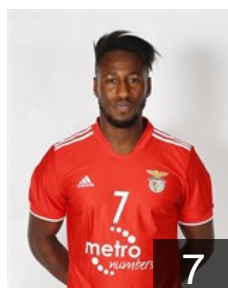

 ESP

Garcia Barceló Arnau

Position: Left Back
Place of birth: Granollers
Date of birth: 12.06.1994
Height: 197 cm
Weight: 95 kg

 ROU

Grigoras Demis Cosmin

Position: Right Back
Place of birth:
Date of birth: 30.06.1993
Height: 195 cm
Weight: 97 kg

 ESP

Hernandez Ferrer Sergey

Position: Goalkeeper
Place of birth:
Date of birth: 17.06.1995
Height: 197 cm
Weight: 95 kg

 SWE

Källman Jonas

Position: Left Wing
Place of birth: Växjö
Date of birth: 17.07.1981
Height: 200 cm
Weight: 93 kg

 FRA

Keita Mahamadou

Position: Left Wing
Place of birth: PARIS
Date of birth: 18.07.1995
Height: 190 cm
Weight: 90 kg

CLUB COMPETITIONS - DELEGATION LIST

EHF European League Men 2021/22

 POR Sport Lisboa e Benfica - Players