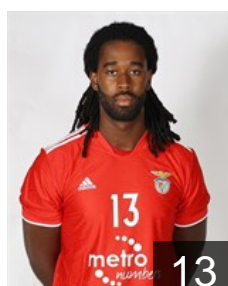

 POR

Pereira Duarte

Position: Right Wing
Place of birth: Lisboa
Date of birth: 06.06.2003
Height: 183 cm
Weight: 78 kg

 POR

Pereira Francisco

Position: Centre Back
Place of birth: Lamego
Date of birth: 26.03.1999
Height: 190 cm
Weight: 93 kg

POR

Tonicher Pedro

Position: Goalkeeper
Place of birth: Lisboa
Date of birth: 16.01.2003
Height: 190 cm
Weight: 90 kg

Left Club

POR

Borges Hernandez Alexis

Position: Line Player
Place of birth: Villa Clara
Date of birth: 06.10.1991
Height: 196 cm
Weight: 113 kg
late entry on 12.08.2021

CPV

Moreno Paulo

Position: Line Player
Place of birth: Lisboa
Date of birth: 08.05.1992
Height: 194 cm
Weight: 110 kg
Left Club on 21.06.2022

TEAM OFFICIALS

ESP

Rodriguez Vaquero J.

Date of birth: 05.01.1980