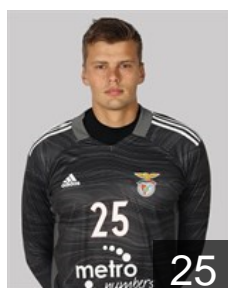

 SRB

Djordjic Petar

Position: Left Back
Place of birth:
Date of birth: 17.09.1990
Height: 196 cm
Weight: 96 kg

 POR

Ferreira Rodrigo

Position: Goalkeeper
Place of birth: Lisboa
Date of birth: 17.04.2002
Height: 190 cm
Weight: 95 kg

 ESP

Garcia Barceló Arnau

Position: Left Back
Place of birth: Granollers
Date of birth: 12.06.1994
Height: 197 cm
Weight: 95 kg

 ROU

Grigoras Demis Cosmin

Position: Right Back
Place of birth:
Date of birth: 30.06.1993
Height: 195 cm
Weight: 97 kg

 ESP

Hernandez Ferrer Sergey

Position: Goalkeeper
Place of birth:
Date of birth: 17.06.1995
Height: 197 cm
Weight: 95 kg

 SWE

Källman Jonas

Position: Left Wing
Place of birth: Växjö
Date of birth: 17.07.1981
Height: 200 cm
Weight: 93 kg

 FRA

Keita Mahamadou

Position: Left Wing
Place of birth: PARIS
Date of birth: 18.07.1995
Height: 190 cm
Weight: 90 kg

CLUB COMPETITIONS - DELEGATION LIST

EHF European League Men 2021/22

 POR Sport Lisboa e Benfica - Players