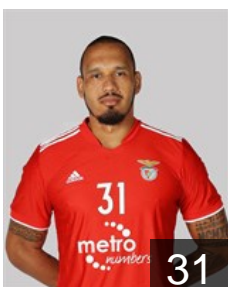

 FRA

Keita Mahamadou

Position: Left Wing
Place of birth: PARIS
Date of birth: 18.07.1995
Height: 190 cm
Weight: 90 kg

CLUB COMPETITIONS - DELEGATION LIST

EHF European League Men 2021/22

 POR Sport Lisboa e Benfica - Players

 POR

Marques Afonso

Position: Centre Back
Place of birth: Lisboa
Date of birth: 21.04.2003
Height: 190 cm
Weight: 85 kg

 POR

Martins Carlos

Position: Right Wing
Place of birth: Vila Nova de
Date of birth: 14.06.1994
Height: 180 cm
Weight: 80 kg

 BRA

Moraes Ferreira Rogerio

Position: Line Player
Place of birth: Abaetetuba
Date of birth: 11.01.1994
Height: 204 cm
Weight: 122 kg

 POR

Moreira Belone

Position: Centre Back
Place of birth: Lisboa
Date of birth: 01.06.1990
Height: 180 cm
Weight: 79 kg

 POR

Pereira Duarte

Position: Right Wing
Place of birth: Lisboa
Date of birth: 06.06.2003
Height: 183 cm
Weight: 78 kg

 POR

Pereira Francisco

Position: Centre Back
Place of birth: Lamego
Date of birth: 26.03.1999
Height: 190 cm
Weight: 93 kg