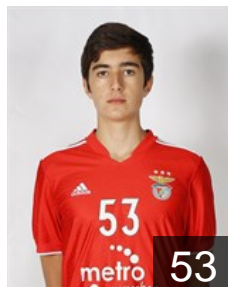

CLUB COMPETITIONS - DELEGATION LIST

EHF European League Men 2021/22

 POR Sport Lisboa e Benfica - Players

 POR

Antunes Goncalo

Position: Right Back
Place of birth: Corroios
Date of birth: 18.10.2003
Height: 170 cm
Weight: 70 kg

 POR

Bandeira Lourenço João

Position: Left Back
Place of birth:
Date of birth: 10.05.2006
Height: 195 cm
Weight: 88 kg

 POR

Campos Diogo

Position: Left Wing
Place of birth: Leiria
Date of birth: 07.07.2004
Height: 181 cm
Weight: 80 kg

 POR

Capdeville Gustavo

Position: Goalkeeper
Place of birth: Lisboa
Date of birth: 31.08.1997
Height: 190 cm
Weight: 89 kg

 BRA

Costa da Silva Jose Luciano

Position: Left Back
Place of birth: ACRE
Date of birth: 19.02.2002
Height: 198 cm
Weight: 103 kg

 POR

Pereira Duarte

Position: Right Wing
Place of birth: Lisboa
Date of birth: 06.06.2003
Height: 183 cm
Weight: 78 kg

 POR

Pereira Francisco

Position: Centre Back
Place of birth: Lamego
Date of birth: 26.03.1999
Height: 190 cm
Weight: 93 kg