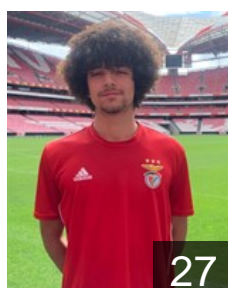

 POR

Pereira Duarte

Position: Right Wing
Place of birth: Lisboa
Date of birth: 06.06.2003
Height: 183 cm
Weight: 78 kg

 POR

Pereira Francisco

Position: Centre Back
Place of birth: Lamego
Date of birth: 26.03.1999
Height: 190 cm
Weight: 93 kg

 POR

Pereira Jorge

Position:
Place of birth: Lamego
Date of birth: 07.02.1995
Height: 186 cm
Weight: 90 kg

 GER

Rahmel Ole

Position: Right Wing
Place of birth: Achim
Date of birth: 19.11.1989
Height: 190 cm
Weight: 92 kg

 POR

Ribeiro Lucas

Position: Line Player
Place of birth: Marinha Grande
Date of birth: 22.01.2002
Height: 194 cm
Weight: 92 kg

 POR

da Costa Sequeira Gabriel

Position: Centre Back
Place of birth:
Date of birth: 12.07.2006
Height: 188 cm
Weight: 72 kg