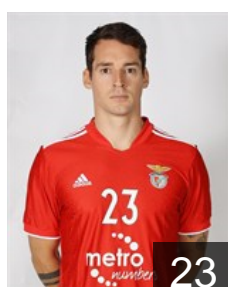

 BRA

Moraes Ferreira Rogerio

Position: Line Player
Place of birth: Abaetetuba
Date of birth: 11.01.1994
Height: 204 cm
Weight: 122 kg

 POR

Moreira Belone

Position: Centre Back
Place of birth: Lisboa
Date of birth: 01.06.1990
Height: 180 cm
Weight: 79 kg

 POR

Pereira Duarte

Position: Right Wing
Place of birth: Lisboa
Date of birth: 06.06.2003
Height: 183 cm
Weight: 78 kg

 POR

Pereira Francisco

Position: Centre Back
Place of birth: Lamego
Date of birth: 26.03.1999
Height: 190 cm
Weight: 93 kg

 POR

Pereira Jorge

Position:
Place of birth: Lamego
Date of birth: 07.02.1995
Height: 186 cm
Weight: 90 kg

 GER

Rahmel Ole

Position: Right Wing
Place of birth: Achim
Date of birth: 19.11.1989
Height: 190 cm
Weight: 92 kg

 POR

Ribeiro Lucas

Position: Line Player
Place of birth: Marinha Grande
Date of birth: 22.01.2002
Height: 194 cm
Weight: 92 kg

 POR

da Costa Sequeira Gabriel

Position: Centre Back
Place of birth:
Date of birth: 12.07.2006
Height: 188 cm
Weight: 72 kg