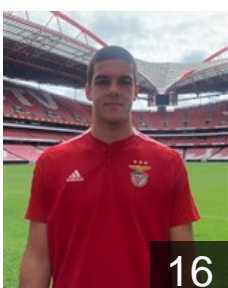

 POR

Bandeira Lourenço João

Position: Left Back
Place of birth:
Date of birth: 10.05.2006
Height: 195 cm
Weight: 88 kg

 POR

Campos Diogo

Position: Left Wing
Place of birth: Leiria
Date of birth: 07.07.2004
Height: 181 cm
Weight: 80 kg

 POR

Capdeville Gustavo

Position: Goalkeeper
Place of birth: Lisboa
Date of birth: 31.08.1997
Height: 190 cm
Weight: 89 kg

 BRA

Costa da Silva Jose Luciano

Position: Left Back
Place of birth: ACRE
Date of birth: 19.02.2002
Height: 198 cm
Weight: 103 kg

 SRB

Djordjic Petar

Position: Left Back
Place of birth:
Date of birth: 17.09.1990
Height: 196 cm
Weight: 96 kg

 POR

Ferreira Rodrigo

Position: Goalkeeper
Place of birth: Lisboa
Date of birth: 17.04.2002
Height: 190 cm
Weight: 95 kg

 ESP

Garcia Barceló Arnau

Position: Left Back
Place of birth: Granollers
Date of birth: 12.06.1994
Height: 197 cm
Weight: 95 kg

 ROU

Grigoras Demis Cosmin

Position: Right Back
Place of birth:
Date of birth: 30.06.1993
Height: 195 cm
Weight: 97 kg