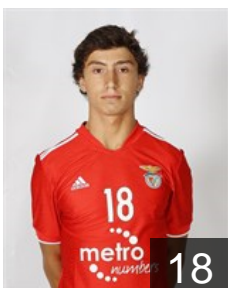

CLUB COMPETITIONS - DELEGATION LIST

EHF European League Men 2021/22

 POR Sport Lisboa e Benfica - Players

 POR

Antunes Goncalo

Position: Right Back
Place of birth: Corroios
Date of birth: 18.10.2003
Height: 170 cm
Weight: 70 kg

 POR

Bandeira Lourenço João

Position: Left Back
Place of birth:
Date of birth: 10.05.2006
Height: 195 cm
Weight: 88 kg

 POR

Campos Diogo

Position: Left Wing
Place of birth: Leiria
Date of birth: 07.07.2004
Height: 181 cm
Weight: 80 kg

 POR

Capdeville Gustavo

Position: Goalkeeper
Place of birth: Lisboa
Date of birth: 31.08.1997
Height: 190 cm
Weight: 89 kg

 BRA

Costa da Silva Jose Luciano

Position: Left Back
Place of birth: ACRE
Date of birth: 19.02.2002
Height: 198 cm
Weight: 103 kg

 POR

Pereira Duarte

Position: Right Wing
Place of birth: Lisboa
Date of birth: 06.06.2003
Height: 183 cm
Weight: 78 kg

 POR

Pereira Francisco

Position: Centre Back
Place of birth: Lamego
Date of birth: 26.03.1999
Height: 190 cm
Weight: 93 kg