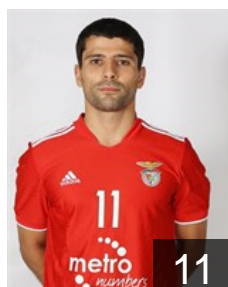

 FRA

Keita Mahamadou

Position: Left Wing
Place of birth: PARIS
Date of birth: 18.07.1995
Height: 190 cm
Weight: 90 kg

CLUB COMPETITIONS - DELEGATION LIST

EHF European League Men 2021/22

 POR Sport Lisboa e Benfica - Players

 POR

Marques Afonso

Position: Centre Back
Place of birth: Lisboa
Date of birth: 21.04.2003
Height: 190 cm
Weight: 85 kg

 POR

Martins Carlos

Position: Right Wing
Place of birth: Vila Nova de
Date of birth: 14.06.1994
Height: 180 cm
Weight: 80 kg

 BRA

Moraes Ferreira Rogerio

Position: Line Player
Place of birth: Abaetetuba
Date of birth: 11.01.1994
Height: 204 cm
Weight: 122 kg

 POR

Moreira Belone

Position: Centre Back
Place of birth: Lisboa
Date of birth: 01.06.1990
Height: 180 cm
Weight: 79 kg

 POR

Pereira Duarte

Position: Right Wing
Place of birth: Lisboa
Date of birth: 06.06.2003
Height: 183 cm
Weight: 78 kg

 POR

Pereira Francisco

Position: Centre Back
Place of birth: Lamego
Date of birth: 26.03.1999
Height: 190 cm
Weight: 93 kg