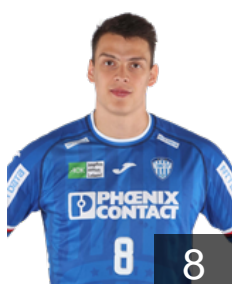

 GER

Oetjen Thore

Position: Line Player
Place of birth: Wilhelmshaven
Date of birth: 03.09.2001
Height: 204 cm
Weight: 110 kg

 GER

Reitmann Michel

Position: Line Player
Place of birth: Lemgo
Date of birth: 15.01.2000
Height: 188 cm
Weight: 96 kg

 NED

Schagen Bobby

Position: Right Wing
Place of birth:
Date of birth: 13.01.1990
Height: 190 cm
Weight: 86 kg

 GER

Schwarzer Kian

Position: Left Wing
Place of birth: St. Ingbert
Date of birth: 01.03.1999
Height: 181 cm
Weight: 89 kg

 GER

Simak Frederik

Position: Left Back
Place of birth: Gengenbach
Date of birth: 24.01.1998
Height: 197 cm
Weight: 104 kg

 GER

Suton Tim

Position: Centre Back
Place of birth:
Date of birth: 08.05.1996
Height: 191 cm
Weight: 96 kg

 GER

Zecher Finn

Position: Goalkeeper
Place of birth: Darmstadt
Date of birth: 01.09.2000
Height: 189 cm
Weight: 89 kg

 GER

Zerbe Lukas

Position: Right Wing
Place of birth:
Date of birth: 17.01.1996
Height: 184 cm
Weight: 73 kg