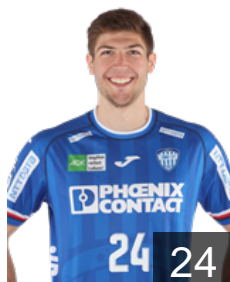

CLUB COMPETITIONS - DELEGATION LIST

EHF European League Men 2021/22

 GER TBV Lemgo Lippe - Players

 NED

Blaauw Niko

Position: Left Back
Place of birth:
Date of birth: 15.01.2002
Height: 190 cm
Weight: 86 kg

 NED

Schagen Bobby

Position: Right Wing
Place of birth:
Date of birth: 13.01.1990
Height: 190 cm
Weight: 86 kg

 GER

Schwarzer Kian

Position: Left Wing
Place of birth: St. Ingbert
Date of birth: 01.03.1999
Height: 181 cm
Weight: 89 kg

 GER

Simak Frederik

Position: Left Back
Place of birth: Gengenbach
Date of birth: 24.01.1998
Height: 197 cm
Weight: 104 kg

 GER

Suton Tim

Position: Centre Back
Place of birth:
Date of birth: 08.05.1996
Height: 191 cm
Weight: 96 kg

 GER

Zecher Finn

Position: Goalkeeper
Place of birth: Darmstadt
Date of birth: 01.09.2000
Height: 189 cm
Weight: 89 kg

 GER

Zerbe Lukas

Position: Right Wing
Place of birth:
Date of birth: 17.01.1996
Height: 184 cm
Weight: 73 kg