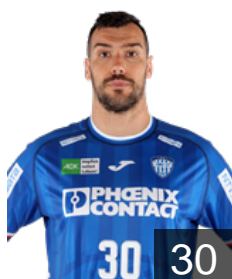

CLUB COMPETITIONS - DELEGATION LIST

EHF European League Men 2021/22

 GER TBV Lemgo Lippe - Players

 NED

Blaauw Niko

Position: Left Back
Place of birth:
Date of birth: 15.01.2002
Height: 190 cm
Weight: 86 kg

 SWE

Carlsbogard Jonathan

Position: Left Back
Place of birth:
Date of birth: 19.04.1995
Height: 195 cm
Weight: 96 kg

 GER

Carstensen Leve

Position: Left Wing
Place of birth: Flensburg
Date of birth: 18.01.2002
Height: 194 cm
Weight: 85 kg

 SWE

Cederholm Andreas

Position: Right Back
Place of birth: Hjo
Date of birth: 04.05.1990
Height: 186 cm
Weight: 92 kg

 ISL

Elisson Bjarki Mar

Position: Left Wing
Place of birth:
Date of birth: 16.05.1990
Height: 190 cm
Weight: 91 kg

 GER

Geis Linus

Position: Left Back
Place of birth: Bad Neustadt
Date of birth: 03.02.1998
Height: 202 cm
Weight: 111 kg

 ESP

Guardiola Villaplana Gedeon

Position: Line Player
Place of birth:
Date of birth: 01.10.1984
Height: 205 cm
Weight: 105 kg