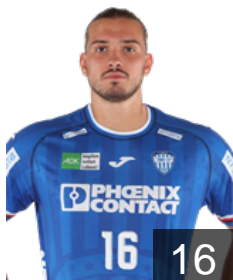

CLUB COMPETITIONS - DELEGATION LIST

EHF European League Men 2021/22

 GER TBV Lemgo Lippe - Players

 NED

Blaauw Niko

Position: Left Back
Place of birth:
Date of birth: 15.01.2002
Height: 190 cm
Weight: 86 kg

 GER

Simak Frederik

Position: Left Back
Place of birth: Gengenbach
Date of birth: 24.01.1998
Height: 197 cm
Weight: 104 kg

 GER

Suton Tim

Position: Centre Back
Place of birth:
Date of birth: 08.05.1996
Height: 191 cm
Weight: 96 kg

 GER

Zecher Finn

Position: Goalkeeper
Place of birth: Darmstadt
Date of birth: 01.09.2000
Height: 189 cm
Weight: 89 kg

 GER

Zerbe Lukas

Position: Right Wing
Place of birth:
Date of birth: 17.01.1996
Height: 184 cm
Weight: 73 kg

CLUB COMPETITIONS - DELEGATION LIST

EHF European League Men 2021/22

 GER TBV Lemgo Lippe - Players

Left Club

 GER

Timm Marcel

Position: Line Player

Place of birth: Gummersbach