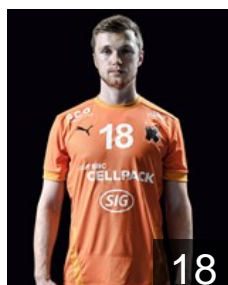

SUI

Gerbl Maximilian

Position: Right Wing
Place of birth:
Date of birth: 25.06.1995
Height: 178 cm
Weight: 73 kg