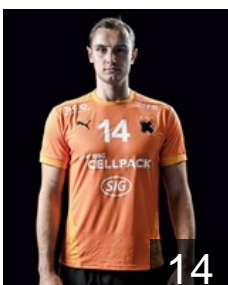

### Lier Marvin

Position: Left Wing  
Place of birth:  
Date of birth: 08.09.1992  
Height: 186 cm  
Weight: 83 kg

 SUI

### Markovic Zoran

Position: Left Back  
Place of birth:  
Date of birth: 06.05.1995  
Height: 197 cm  
Weight: 103 kg

 SUI

### Maros Luka

Position: Left Back  
Place of birth:  
Date of birth: 20.03.1994  
Height: 196 cm  
Weight: 101 kg

 GER

### Matzken Torben

Position: Centre Back  
Place of birth: Mons  
Date of birth: 01.02.2000  
Height: 188 cm  
Weight: 89 kg

 SUI