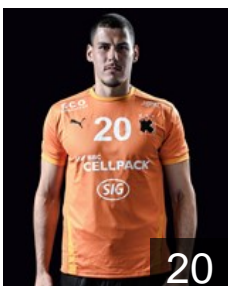

## SUI Kadetten Schaffhausen - Players

 SUI

### Lier Marvin

Position: Left Wing  
Place of birth:  
Date of birth: 08.09.1992  
Height: 186 cm  
Weight: 83 kg

 SUI

### Markovic Zoran

Position: Left Back  
Place of birth:  
Date of birth: 06.05.1995  
Height: 197 cm  
Weight: 103 kg

 SUI