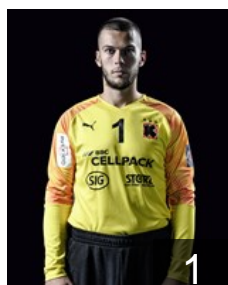

### Matzken Torben

Position: Centre Back  
Place of birth: Mons  
Date of birth: 01.02.2000  
Height: 188 cm  
Weight: 89 kg

 SUI

### Novak Philip

Position: Line Player  
Place of birth:  
Date of birth: 11.04.1999  
Height: 198 cm  
Weight: 107 kg

 CRO