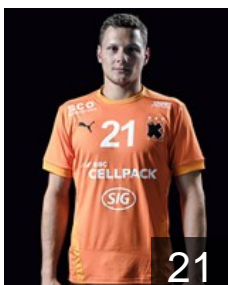

CLUB COMPETITIONS - DELEGATION LIST

EHF European League Men 2021/22

SUI Kadetten Schaffhausen - Players

Left Club

SUI

Schelker Jonas

Position: Centre Back

Place of birth:

Date of birth: 09.04.1999

Height: 182 cm

Weight: 84 kg

Left Club on 23.06.2022