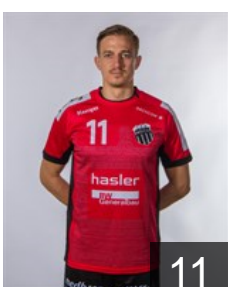

## Schönfeldt Henrik Rein

Position: Left Back  
Place of birth: Winterthur  
Date of birth: 08.10.1997  
Height: 196 cm  
Weight: 81 kg

 ARG

## Schulz Matias

Position: Goalkeeper  
Place of birth: Buenos Aires  
Date of birth: 12.02.1982  
Height: 190 cm  
Weight: 88 kg

 ISR

## Shamir Yahav

Position: Goalkeeper  
Place of birth:  
Date of birth: 06.06.1999  
Height: 185 cm  
Weight: 95 kg

 SUI