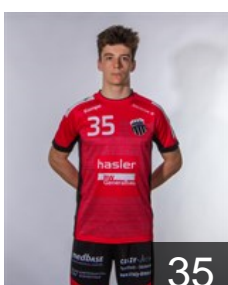

## Heer Lukas

Position: Left Back  
Place of birth: Malters LU  
Date of birth: 26.06.1998  
Height: 200 cm  
Weight: 90 kg

 SUI

## Jud Kevin

Position: Centre Back  
Place of birth:  
Date of birth: 04.12.1992  
Height: 183 cm  
Weight: 75 kg

 ROU

## Jurca Rares Lucian

Position: Right Back  
Place of birth: Cluj Napoca  
Date of birth: 29.04.1983  
Height: 194 cm  
Weight: 100 kg

 SWE

## Lagerquist Otto

Position: Line Player  
Place of birth: Lund  
Date of birth: 28.09.1995  
Height: 202 cm  
Weight: 104 kg

 SUI