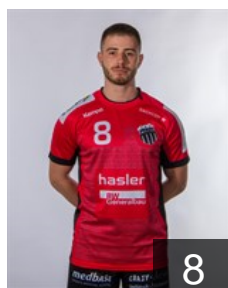

## Osterwalder Lukas

Position: Right Wing  
Place of birth: Gaiserwald SG  
Date of birth: 02.05.2002  
Height: 175 cm  
Weight: 75 kg

# CLUB COMPETITIONS - DELEGATION LIST

EHF European League Men 2021/22

 SUI Pfadi Winterthur Handball - Players

 SUI

## Ott Yannick

Position: Centre Back  
Place of birth: Wila  
Date of birth: 04.04.1996  
Height: 185 cm  
Weight: 85 kg

 SUI

## Pecoraro Fabrizio

Position: Left Wing  
Place of birth: Hitzkirch LU  
Date of birth: 25.03.1996  
Height: 177 cm  
Weight: 77 kg

 SUI