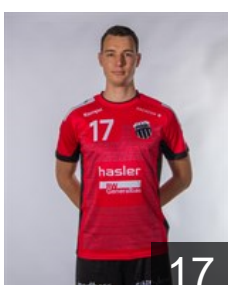

## Dechow Benedikt

Position: Right Wing  
Place of birth: Münster  
Date of birth: 30.12.2001  
Height: 180 cm  
Weight: 80 kg

 SUI

## Freivogel Stefan

Position: Right Back  
Place of birth: Schwammending  
Date of birth: 06.02.1990  
Height: 187 cm  
Weight: 92 kg

 ALG

## Hadj Sadok Moustafa

Position: Left Back  
Place of birth: AIN-DEFLA  
Date of birth: 17.08.1997  
Height: 192 cm  
Weight: 90 kg

 SUI

## Heer Lukas

Position: Left Back  
Place of birth: Malters LU  
Date of birth: 26.06.1998  
Height: 200 cm  
Weight: 90 kg

 SUI