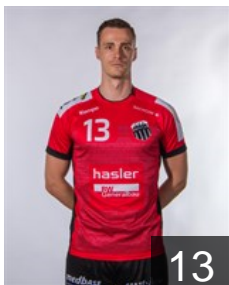

CLUB COMPETITIONS - DELEGATION LIST

EHF European League Men 2021/22

SUI Pfadi Winterthur Handball - Players

SUI

Vernier Pascal

Position: Right Back
Place of birth: Stäfa
Date of birth: 11.12.1995
Height: 193 cm
Weight: 89 kg