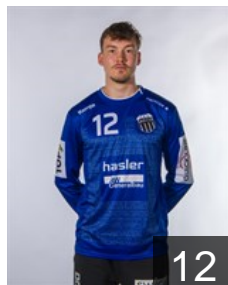

SUI

Wipf Dennis

Position: Goalkeeper
Place of birth:
Date of birth: 12.01.1999
Height: 193 cm
Weight: 89 kg