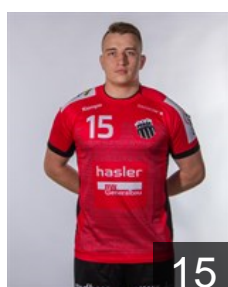

## Schulz Matias

Position: Goalkeeper  
Place of birth: Buenos Aires  
Date of birth: 12.02.1982  
Height: 190 cm  
Weight: 88 kg

 ISR

## Shamir Yahav

Position: Goalkeeper  
Place of birth:  
Date of birth: 06.06.1999  
Height: 185 cm  
Weight: 95 kg

 SUI

## Sidorowicz Roman

Position: Left Back  
Place of birth:  
Date of birth: 08.08.1991  
Height: 187 cm  
Weight: 80 kg

 SUI