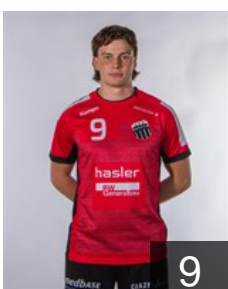

## Ott Yannick

Position: Centre Back  
Place of birth: Wila  
Date of birth: 04.04.1996  
Height: 185 cm  
Weight: 85 kg

 SUI

## Pecoraro Fabrizio

Position: Left Wing  
Place of birth: Hitzkirch LU  
Date of birth: 25.03.1996  
Height: 177 cm  
Weight: 77 kg

 SUI