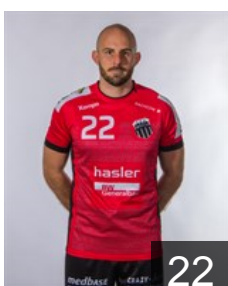

## Bräm Joël

Position: Left Wing  
Place of birth: Schneisingen AG  
Date of birth: 18.10.1996  
Height: 186 cm  
Weight: 88 kg

 GER

## Dechow Benedikt

Position: Right Wing  
Place of birth: Münster  
Date of birth: 30.12.2001  
Height: 180 cm  
Weight: 80 kg

 SUI