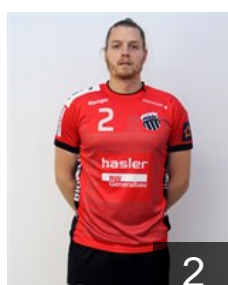

## Jurca Rares Lucian

Position: Right Back  
Place of birth: Cluj Napoca  
Date of birth: 29.04.1983  
Height: 194 cm  
Weight: 100 kg

 SWE

## Lagerquist Otto

Position: Line Player  
Place of birth: Lund  
Date of birth: 28.09.1995  
Height: 202 cm  
Weight: 104 kg

 SUI

## Leopold Noam

Position: Left Wing  
Place of birth:  
Date of birth: 17.07.2002  
Height: 185 cm  
Weight: 80 kg

 FRA