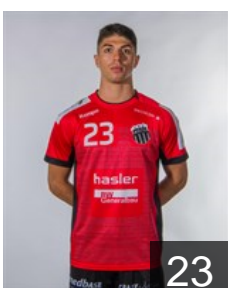

GEO

Tskhovrebadze Giorgi

Position: Right Back
Place of birth: Tbilisi
Date of birth: 19.02.2001
Height: 193 cm
Weight: 85 kg