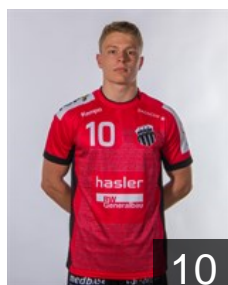

## Bräm Joël

Position: Left Wing  
Place of birth: Schneisingen AG  
Date of birth: 18.10.1996  
Height: 186 cm  
Weight: 88 kg

 GER