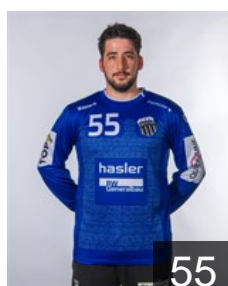

## Schönfeldt Henrik Rein

Position: Left Back  
Place of birth: Winterthur  
Date of birth: 08.10.1997  
Height: 196 cm  
Weight: 81 kg

 ARG

## Schulz Matias

Position: Goalkeeper  
Place of birth: Buenos Aires  
Date of birth: 12.02.1982  
Height: 190 cm  
Weight: 88 kg

 ISR

## Shamir Yahav

Position: Goalkeeper  
Place of birth:  
Date of birth: 06.06.1999  
Height: 185 cm  
Weight: 95 kg

 SUI