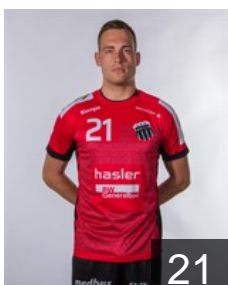

# CLUB COMPETITIONS - DELEGATION LIST

EHF European League Men 2021/22

 SUI Pfadi Winterthur Handball - Players

 SUI

## Bräm Joël

Position: Left Wing  
Place of birth: Schneisingen AG  
Date of birth: 18.10.1996  
Height: 186 cm  
Weight: 88 kg

 GER