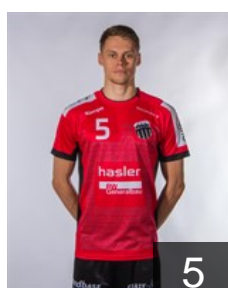

NOR

Schönfeldt Henrik Rein

Position: Left Back
Place of birth: Winterthur
Date of birth: 08.10.1997
Height: 196 cm
Weight: 81 kg