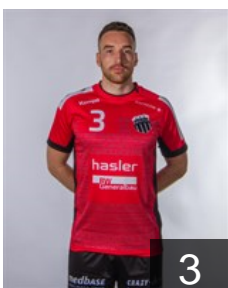

CLUB COMPETITIONS - DELEGATION LIST

EHF European League Men 2021/22

SUI Pfadi Winterthur Handball - Players

SUI

Ott Yannick

Position: Centre Back
Place of birth: Wila
Date of birth: 04.04.1996
Height: 185 cm
Weight: 85 kg