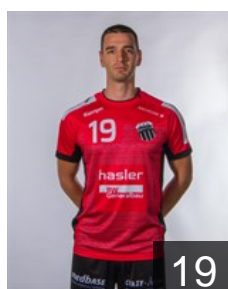

SRB

Radovanovic Aleksandar

Position: Right Back
Place of birth: Cacak
Date of birth: 23.11.1994
Height: 191 cm
Weight: 90 kg