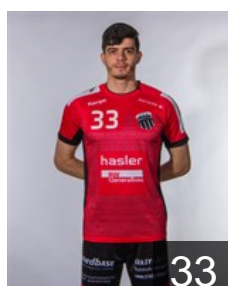

## Bräm Joël

Position: Left Wing  
Place of birth: Schneisingen AG  
Date of birth: 18.10.1996  
Height: 186 cm  
Weight: 88 kg

 GER

## Dechow Benedikt

Position: Right Wing  
Place of birth: Münster  
Date of birth: 30.12.2001  
Height: 180 cm  
Weight: 80 kg

 SUI

## Freivogel Stefan

Position: Right Back  
Place of birth: Schwammending  
Date of birth: 06.02.1990  
Height: 187 cm  
Weight: 92 kg

 ALG

## Hadj Sadok Moustafa

Position: Left Back  
Place of birth: AIN-DEFLA  
Date of birth: 17.08.1997  
Height: 192 cm  
Weight: 90 kg

 SUI