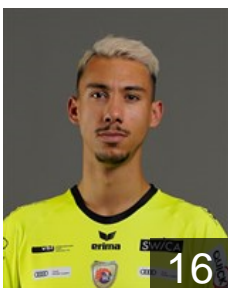

## Buob Björn

Position: Line Player  
Place of birth: Luzern  
Date of birth: 10.11.1999  
Height: 190 cm  
Weight: 91 kg

 SUI

## Delchiappo Gino

Position: Line Player  
Place of birth: Kriens  
Date of birth: 17.08.1998  
Height: 193 cm  
Weight: 107 kg

 SUI