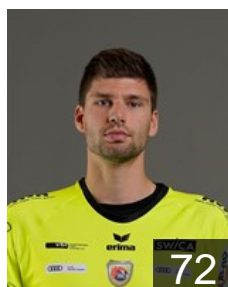

## Sikosek Pelko Domen

Position: Line Player  
Place of birth: Brezice  
Date of birth: 18.08.1997  
Height: 203 cm  
Weight: 120 kg

 SUI

## Steenarts Gino

Position: Right Wing  
Place of birth: Luzern  
Date of birth: 05.05.2005  
Height: 183 cm  
Weight: 79 kg

 SUI

## Wanner Levin

Position: Right Wing  
Place of birth:  
Date of birth: 18.08.2000  
Height: 183 cm  
Weight: 83 kg

 SLO