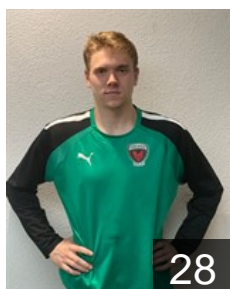

GER

Beneke Max

Position: Right Back
Place of birth: Greifswald
Date of birth: 27.05.2003
Height: 195 cm
Weight: 90 kg

SWE

Chrintz Valter

Position: Right Wing
Place of birth:
Date of birth: 26.04.2000
Height: 184 cm
Weight: 84 kg

GER

Druх Paul

Position: Left Back
Place of birth: Gummersbach
Date of birth: 07.02.1995
Height: 192 cm
Weight: 92 kg

21

GER

Ende Moritz

Position: Right Wing
Place of birth: Ludwigsfelde
Date of birth: 10.12.1999
Height: 183 cm
Weight: 75 kg

GER

Genz Fredrik

Position: Goalkeeper
Place of birth: Waldbröl
Date of birth: 08.03.1997
Height: 194 cm
Weight: 93 kg

GER

Grüner Tim

Position: Left Wing
Place of birth: Berlin
Date of birth: 26.02.2003
Height: 185 cm
Weight: 78 kg

SVK

Hajko Marian

Position: Centre Back
Place of birth: Trnava
Date of birth: 29.09.1997
Height: 185 cm
Weight: 75 kg

SUI

Heinis Robin

Position: Right Back
Place of birth: Therwil Basel
Date of birth: 28.04.2002
Height: 196 cm
Weight: 95 kg