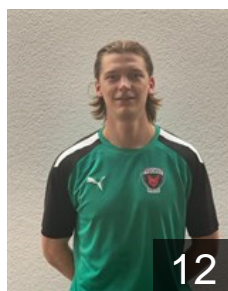

SVK

Hajko Marian

Position: Centre Back
Place of birth: Trnava
Date of birth: 29.09.1997
Height: 185 cm
Weight: 75 kg

SUI

Heinis Robin

Position: Right Back
Place of birth: Therwil Basel
Date of birth: 28.04.2002
Height: 196 cm
Weight: 95 kg

DEN

Holm Jacob Tandrup

Position: Centre Back
Place of birth:
Date of birth: 05.09.1995
Height: 194 cm
Weight: 94 kg

DEN

Koch Johan

Position: Line Player
Place of birth: Svendborg
Date of birth: 29.11.1990
Height: 185 cm
Weight: 91 kg