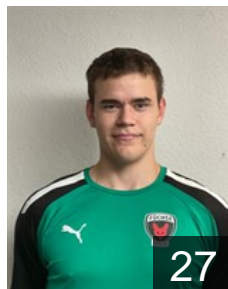

CLUB COMPETITIONS - DELEGATION LIST

EHF European League Men 2021/22

 GER Füchse Berlin - Players

DEN

Andersson L.

Position: Left Back
Place of birth:
Date of birth: 11.03.1994
Height: 196 cm
Weight: 102 kg

GER

Beneke Max

Position: Right Back
Place of birth: Greifswald
Date of birth: 27.05.2003
Height: 195 cm
Weight: 90 kg

SWE

Chrintz Valter

Position: Right Wing
Place of birth:
Date of birth: 26.04.2000
Height: 184 cm
Weight: 84 kg