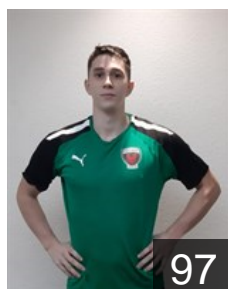

GER

Beneke Max

Position: Right Back
Place of birth: Greifswald
Date of birth: 27.05.2003
Height: 195 cm
Weight: 90 kg

SWE

Chrintz Valter

Position: Right Wing
Place of birth:
Date of birth: 26.04.2000
Height: 184 cm
Weight: 84 kg

GER

Druх Paul

Position: Left Back
Place of birth: Gummersbach
Date of birth: 07.02.1995
Height: 192 cm
Weight: 92 kg

21

GER

Ende Moritz

Position: Right Wing
Place of birth: Ludwigsfelde
Date of birth: 10.12.1999
Height: 183 cm
Weight: 75 kg

GER

Genz Fredrik

Position: Goalkeeper
Place of birth: Waldbröl
Date of birth: 08.03.1997
Height: 194 cm
Weight: 93 kg

GER

Grüner Tim

Position: Left Wing
Place of birth: Berlin
Date of birth: 26.02.2003
Height: 185 cm
Weight: 78 kg

SVK

Hajko Marian

Position: Centre Back
Place of birth: Trnava
Date of birth: 29.09.1997
Height: 185 cm
Weight: 75 kg

SUI

Heinis Robin

Position: Right Back
Place of birth: Therwil Basel
Date of birth: 28.04.2002
Height: 196 cm
Weight: 95 kg