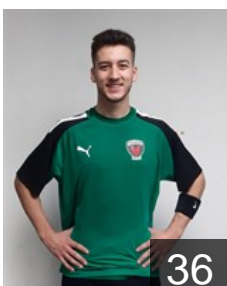

 SRB

Milosavljev Dejan

Position: Goalkeeper
Place of birth:
Date of birth: 16.03.1996
Height: 196 cm
Weight: 135 kg

 ESP

Morros de Argila Viran

Position: Left Back
Place of birth:
Date of birth: 15.12.1983
Height: 199 cm
Weight: 99 kg

 GBR

Pereira Francisco

Position: Right Wing
Place of birth: Lissabon
Date of birth: 02.12.1999
Height: -
Weight: -

 GER

Sauter Moritz

Position: Centre Back
Place of birth: Augsburg
Date of birth: 03.01.2003
Height: 183 cm
Weight: 78 kg