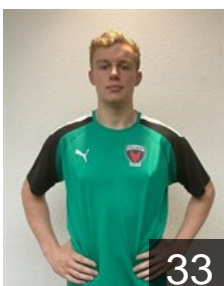

 GER

Matthes Tim

Position: Left Wing
Place of birth: Berlin
Date of birth: 05.05.1999
Height: 181 cm
Weight: 82 kg

 GER

Michalczyk Marian

Position: Centre Back
Place of birth: Beckum
Date of birth: 01.02.1997
Height: 199 cm
Weight: 99 kg

 SRB

Milosavljev Dejan

Position: Goalkeeper
Place of birth:
Date of birth: 16.03.1996
Height: 196 cm
Weight: 135 kg

 ESP

Morros de Argila Viran

Position: Left Back
Place of birth:
Date of birth: 15.12.1983
Height: 199 cm
Weight: 99 kg

 GBR

Pereira Francisco

Position: Right Wing
Place of birth: Lissabon
Date of birth: 02.12.1999
Height: -
Weight: -

 GER

Sauter Moritz

Position: Centre Back
Place of birth: Augsburg
Date of birth: 03.01.2003
Height: 183 cm
Weight: 78 kg