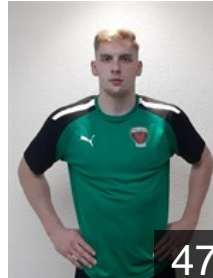

Kraus Dustin

Position: Left Back
Place of birth: Moers
Date of birth: 26.03.2001
Height: 196 cm
Weight: 95 kg
Left Club on 25.03.2022

47