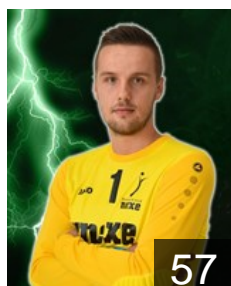

 CRO

Severec Tomislav

Position: Left Back
Place of birth: Zagreb
Date of birth: 29.06.1997
Height: 95 cm
Weight: 192 kg

 CRO

Tomic Mario

Position: Line Player
Place of birth: Zagreb
Date of birth: 22.06.1988
Height: 191 cm
Weight: 93 kg

 SRB

Vejin Predrag

Position: Right Back
Place of birth: Apatin
Date of birth: 17.12.1992
Height: 196 cm
Weight: 95 kg

 SLO

Velkavrh Andraž

Position: Centre Back
Place of birth: Koper
Date of birth: 31.05.1996
Height: 190 cm
Weight: 95 kg

 CRO

Vesligaj Edi

Position: Goalkeeper
Place of birth: Nasice
Date of birth: 30.06.1993
Height: 193 cm
Weight: 90 kg

 CRO

Vida Ivan

Position: Right Wing
Place of birth: Zagreb
Date of birth: 14.03.1995
Height: 186 cm
Weight: 86 kg