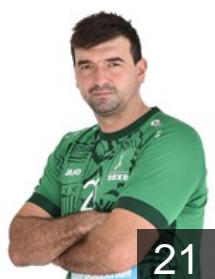

CLUB COMPETITIONS - DELEGATION LIST

EHF European League Men 2021/22

 CRO RK Nexe - Players

 MNE

Bakic Aleksandar

Position: Left Wing
Place of birth: ANDRIJEVICA
Date of birth: 03.09.2000
Height: 194 cm
Weight: 88 kg

 SLO

Barišic Jaman Saša

Position: Left Back
Place of birth: Brežice
Date of birth: 10.11.1982
Height: 200 cm
Weight: 93 kg

 CRO

Blažević Alen

Position: Left Back
Place of birth: Nasice
Date of birth: 29.03.1986
Height: 200 cm
Weight: 105 kg