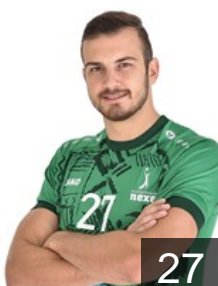

 CRO

Markušic Dorian

Position: Centre Back
Place of birth: Zagreb
Date of birth: 17.03.1997
Height: 188 cm
Weight: 84 kg

CLUB COMPETITIONS - DELEGATION LIST

EHF European League Men 2021/22

 CRO RK Nexe - Players

 MNE

Melic Fahrudin

Position: Right Wing
Place of birth: Prijepolje
Date of birth: 22.07.1984
Height: 183 cm
Weight: 90 kg

 CRO

Mileta Fran

Position: Right Wing
Place of birth: Rijeka
Date of birth: 14.08.2000
Height: 181 cm
Weight: 72 kg

 CRO

Moslavac Luka

Position: Left Back
Place of birth: Virovitica
Date of birth: 08.03.1998
Height: 195 cm
Weight: 93 kg

 CRO

Pribetic Gianfranco

Position: Line Player
Place of birth: Rijeka
Date of birth: 28.04.2000
Height: 195 cm
Weight: 96 kg

 SRB

Radovanovic Mihailo

Position: Goalkeeper
Place of birth: Cacak
Date of birth: 18.12.1992
Height: 194 cm
Weight: 86 kg

 CRO

Rodin Mateo

Position: Right Back
Place of birth: Metkovic
Date of birth: 21.07.1992
Height: 196 cm
Weight: 95 kg