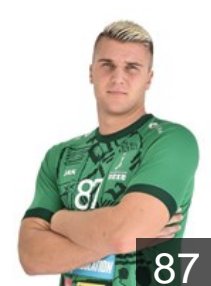

 MNE

Melic Fahrudin

Position: Right Wing
Place of birth: Prijepolje
Date of birth: 22.07.1984
Height: 183 cm
Weight: 90 kg

 CRO

Mileta Fran

Position: Right Wing
Place of birth: Rijeka
Date of birth: 14.08.2000
Height: 181 cm
Weight: 72 kg

 CRO

Moslavac Luka

Position: Left Back
Place of birth: Virovitica
Date of birth: 08.03.1998
Height: 195 cm
Weight: 93 kg

 CRO

Pribetic Gianfranco

Position: Line Player
Place of birth: Rijeka
Date of birth: 28.04.2000
Height: 195 cm
Weight: 96 kg