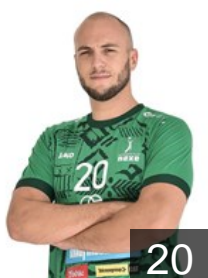

 CRO

Jaganjac Halil

Position: Left Back
Place of birth: Rijeka
Date of birth: 22.06.1998
Height: 200 cm
Weight: 95 kg

 CRO

Jelinic Marin

Position: Left Wing
Place of birth: Metkovic
Date of birth: 07.12.1996
Height: 194 cm
Weight: 94 kg

 SLO

Kavcic Miha

Position: Line Player
Place of birth: Ptuj
Date of birth: 19.06.1998
Height: 190 cm
Weight: 89 kg

 CRO

Kevic Janko

Position: Centre Back
Place of birth: Zagreb
Date of birth: 21.04.1986
Height: 188 cm
Weight: 88 kg

 CRO

Kuzmanovic Dominik

Position: Goalkeeper
Place of birth: Zagreb
Date of birth: 15.08.2002
Height: 191 cm
Weight: 88 kg

 CRO

Mancic Micevic Borna

Position: Right Back
Place of birth: Osijek
Date of birth: 20.11.1997
Height: 208 cm
Weight: 110 kg