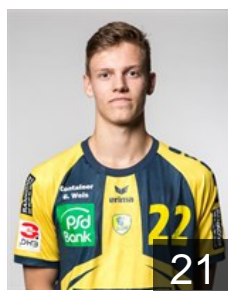

 GER

Michalski Niklas

Position: Right Wing
Place of birth: Karlsruhe
Date of birth: 20.02.2003
Height: 88 cm
Weight: 185 kg

26

 SWE

Nilsson Lukas

Position: Left Back
Place of birth: Ystad
Date of birth: 16.11.1996
Height: 194 cm
Weight: 97 kg

 EST

Patrail Mait

Position: Left Back
Place of birth:
Date of birth: 11.04.1988
Height: 200 cm
Weight: 102 kg

9

 SUI

Schmid Andre

Position: Centre Back
Place of birth:
Date of birth: 30.08.1983
Height: 190 cm
Weight: 86 kg

 GER

Scholtes Elias

Position: Centre Back
Place of birth: Bruchsal
Date of birth: 17.08.2003
Height: 190 cm
Weight: 95 kg

4

 GER

Späth David

Position: Goalkeeper
Place of birth: Kaiserslautern
Date of birth: 29.04.2002
Height: 197 cm
Weight: 95 kg

 GER

Timmermeister Robert

Position: Left Back
Place of birth: Karlsruhe
Date of birth: 01.01.2003
Height: 202 cm
Weight: 90 kg

36

 GER

Trost Sebastian

Position: Left Back
Place of birth: Speyer
Date of birth: 02.01.1998
Height: 192 cm
Weight: 95 kg