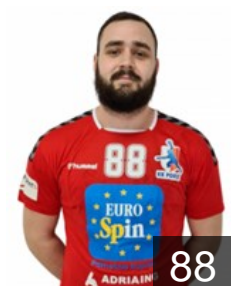

## Cipraka Mateo

Position: Line Player  
Place of birth: Rijeka  
Date of birth: 16.10.1998  
Height: 180 cm  
Weight: 81 kg

 CRO

## Krajcar Lucijan

Position: Left Back  
Place of birth: Rijeka  
Date of birth: 21.08.2001  
Height: 196 cm  
Weight: 98 kg

 CRO

## Krbavcic Erik

Position: Goalkeeper  
Place of birth: Rijeka  
Date of birth: 08.01.1998  
Height: 200 cm  
Weight: 100 kg

 CRO