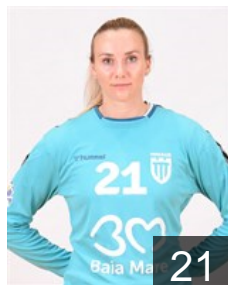

 ROU

Laslo Cristina

Position: Centre Back
Place of birth: Cluj Napoca
Date of birth: 10.04.1996
Height: 178 cm

 SRB

Lavko Jelena

Position: Right Back
Place of birth: Zrenjanin
Date of birth: 06.07.1991
Height: 182 cm

 ROU

Lazea Dina Florina

Position: Right Wing
Place of birth: Baia Mare
Date of birth: 17.04.2003
Height: 167 cm

CLUB COMPETITIONS - DELEGATION LIST

EHF European League Women 2021/22

 ROU CS Minaur Baia Mare - Players

 ROU

Neagu Teodora Diana

Position: Goalkeeper
Place of birth: Tirgu Mures
Date of birth: 15.10.2004
Height: 170 cm

 SLO

Pandžic Amra

Position: Goalkeeper
Place of birth: Ljubljana
Date of birth: 20.09.1989
Height: 178 cm

 ROU

Petrus Raluca Maria

Position: Left Back
Place of birth: Cluj Napoca
Date of birth: 26.12.1998
Height: 180 cm

 ROU

Polocoser Anca Georgiana

Position: Left Back
Place of birth: Suceava
Date of birth: 01.05.1997
Height: 180 cm