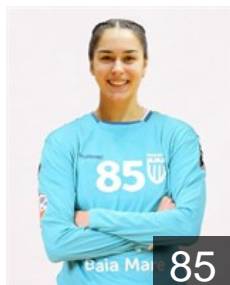

 ROU

Laslo Cristina

Position: Centre Back
Place of birth: Cluj Napoca
Date of birth: 10.04.1996
Height: 178 cm

 SRB

Lavko Jelena

Position: Right Back
Place of birth: Zrenjanin
Date of birth: 06.07.1991
Height: 182 cm

 ROU

Lazea Dina Florina

Position: Right Wing
Place of birth: Baia Mare
Date of birth: 17.04.2003
Height: 167 cm

CLUB COMPETITIONS - DELEGATION LIST

EHF European League Women 2021/22

 ROU CS Minaur Baia Mare - Players

 ROU

Neagu Teodora Diana

Position: Goalkeeper
Place of birth: Tirgu Mures
Date of birth: 15.10.2004
Height: 170 cm

 SLO

Pandžic Amra

Position: Goalkeeper
Place of birth: Ljubljana
Date of birth: 20.09.1989
Height: 178 cm

 ROU

Petrus Raluca Maria

Position: Left Back
Place of birth: Cluj Napoca
Date of birth: 26.12.1998
Height: 180 cm

 ROU

Polocoser Anca Georgiana

Position: Left Back
Place of birth: Suceava
Date of birth: 01.05.1997
Height: 180 cm