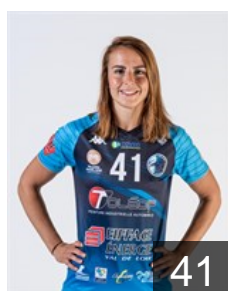

## Blonbou Jannela

Position: Right Back  
Place of birth:  
Date of birth: 10.04.1998  
Height: 176 cm

 FRA

## Bossavy Rebecca

Position: Left Wing  
Place of birth: Bobigny  
Date of birth: 07.08.1995  
Height: 170 cm

 FRA

## Bouchard Kimberley

Position: Right Wing  
Place of birth: Colombes  
Date of birth: 18.02.1996  
Height: 174 cm

 FRA

## Brkljadic Nina

Position: Back  
Place of birth: SELESTAT  
Date of birth: 10.04.1991  
Height: 175 cm

 SWE