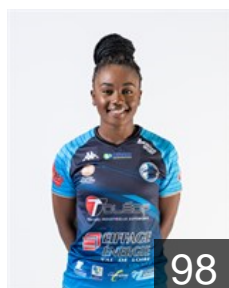

CLUB COMPETITIONS - DELEGATION LIST

EHF European League Women 2021/22

FRA Chambray Touraine Handball - Players

CGO

Mwadi Kabamba Ablavie

Position: Back
Place of birth: Paris
Date of birth: 14.05.2002
Height: 170 cm