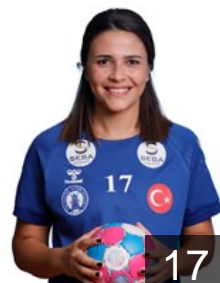

 TUR

Imamoglu Öcal Sevilay

Position: Goalkeeper
Place of birth:
Date of birth: 07.10.1984
Height: 176 cm

 TUR

Oguz Zehra

Position: Left Wing
Place of birth: Bulanik / MUS
Date of birth: 05.05.1999
Height: 172 cm

 TUR

Sagdiç Esin

Position: Right Wing
Place of birth: Izmir
Date of birth: 01.01.1988
Height: 168 cm

 TUR

Sahin Yasemin

Position: Centre Back
Place of birth:
Date of birth: 25.06.1988
Height: 171 cm

 TUR

Sakizcan Fatmagül

Position: Left Wing
Place of birth:
Date of birth: 31.03.1992
Height: 173 cm

 TUR

Sancak Nursah

Position: Right Wing
Place of birth:
Date of birth: 24.10.1997
Height: 172 cm

 TUR

Taskin Özlem

Position: Goalkeeper
Place of birth: Turgutlu /
Date of birth: 30.09.2002
Height: 179 cm

CLUB COMPETITIONS - DELEGATION LIST

EHF European League Women 2021/22

 **TUR** Armada Praxis Yalikavaspör - Players

 **TUR**

Yapici Gizem

Position: Right Back
Place of birth: Esenler /
Date of birth: 22.04.2002
Height: 180 cm