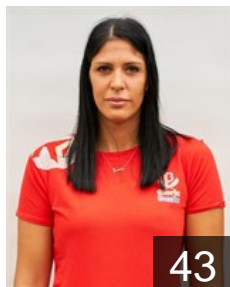

CLUB COMPETITIONS - DELEGATION LIST

EHF European League Women 2021/22

 ROU SCM Gloria Buzau - Players

 MNE

Batinovic Marta

Position: Goalkeeper
Place of birth:
Date of birth: 20.04.1990
Height: 185 cm

43

 ROU

Condurache Claudia Marina

Position: Left Wing
Place of birth: constanta
Date of birth: 23.01.2000
Height: -

18

 ROU

Czecci Vatu Alina Ramona

Position: Left Wing
Place of birth: Zalau
Date of birth: 15.10.1987
Height: 164 cm