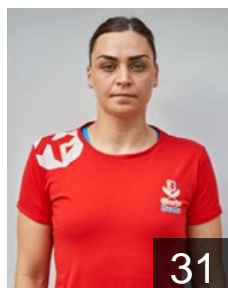

CLUB COMPETITIONS - DELEGATION LIST

EHF European League Women 2021/22

 ROU SCM Gloria Buzau - Players

 MNE

Batinovic Marta

Position: Goalkeeper
Place of birth:
Date of birth: 20.04.1990
Height: 185 cm

43

 ROU

Condurache Claudia Marina

Position: Left Wing
Place of birth: constanta
Date of birth: 23.01.2000
Height: -

18

 ROU

Czecci Vatu Alina Ramona

Position: Left Wing
Place of birth: Zalau
Date of birth: 15.10.1987
Height: 164 cm

28

 ROU

Harabagiu Bianca Elena

Position: Left Back
Place of birth: Iasi
Date of birth: 31.05.1995
Height: 178 cm

31

 ROU

Ilie Alina

Position: Right Back
Place of birth: Valcea
Date of birth: 13.05.1996
Height: 179 cm

96

 ROU

Mirca Olariu Anamaria

Position: Goalkeeper
Place of birth: Brasov
Date of birth: 03.02.1984
Height: 178 cm

12

 ROU

Moroianu Andra Liviana

Position: Right Wing
Place of birth: Constanta
Date of birth: 15.09.2000
Height: 172 cm