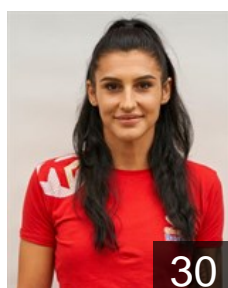

 ROU

Subtirica Iovanescu A.

Position: Line Player
Place of birth: Constanta
Date of birth: 08.12.1987
Height: 170 cm

 ROU

Valean Abigail Beatrice

Position: Left Wing
Place of birth: Bistrita
Date of birth: 15.02.1994
Height: 170 cm

 BLR

Vasileuskaya Nataliia

Position: Right Back
Place of birth:
Date of birth: 23.02.1991
Height: 174 cm

 ROU

Zamfirescu Maria Madalina

Position: Centre Back
Place of birth: Valcea, com.
Date of birth: 31.10.1994
Height: 180 cm