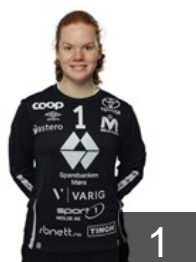

Obaidli Mona

Position: Back
Place of birth: Molde
Date of birth: 17.02.1997
Height: 175 cm

 NOR

Obaidli Sherin

Position: Line Player
Place of birth: Molde
Date of birth: 27.10.1992
Height: 173 cm

 NOR

Okuot Obiech Ema

Position: Left Back
Place of birth: Molde
Date of birth: 25.06.2003
Height: 178 cm

CLUB COMPETITIONS - DELEGATION LIST

EHF European League Women 2021/22

 NOR Molde Elite - Players

 NOR

Rakvåg Roald Sofie

Position: Centre Back
Place of birth: Molde
Date of birth: 15.09.2002
Height: 171 cm

 NOR

Rekdal Silje

Position: Centre Back
Place of birth: Ålesund
Date of birth: 17.07.2004
Height: 170 cm

 NOR

Siemmen Gussias Lise

Position: Goalkeeper
Place of birth: Molde
Date of birth: 02.02.2004
Height: 177 cm

 NOR

Skinnehaugen Elise

Position: Right Back
Place of birth: Hamar
Date of birth: 03.06.1996
Height: 168 cm

 NOR

Stangvik Karlsen Ine

Position: Goalkeeper
Place of birth: Oslo
Date of birth: 04.04.1990
Height: 179 cm