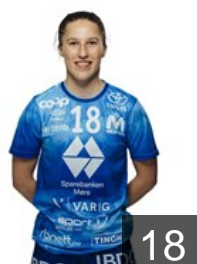

CLUB COMPETITIONS - DELEGATION LIST

EHF European League Women 2021/22

 NOR Molde Elite - Players

 CAN

Bleivik Ewanovich Kimberley

Position: Goalkeeper
Place of birth: Edmonton
Date of birth: 29.04.1986
Height: -

 NOR

Dalen Torine Hjelme

Position: Left Wing
Place of birth: Ålesund
Date of birth: 05.03.2002
Height: 166 cm

 NOR

Deila Thale Rushfeldt

Position: Left Back
Place of birth: Skien
Date of birth: 15.01.2000
Height: 178 cm

 NOR

Fiskerstrand Broch C.

Position: Goalkeeper
Place of birth: Oslo
Date of birth: 30.06.1998
Height: 187 cm

 NOR

Fossheim Synne

Position: Line Player
Place of birth: Gjøvik
Date of birth: 21.03.1998
Height: 180 cm